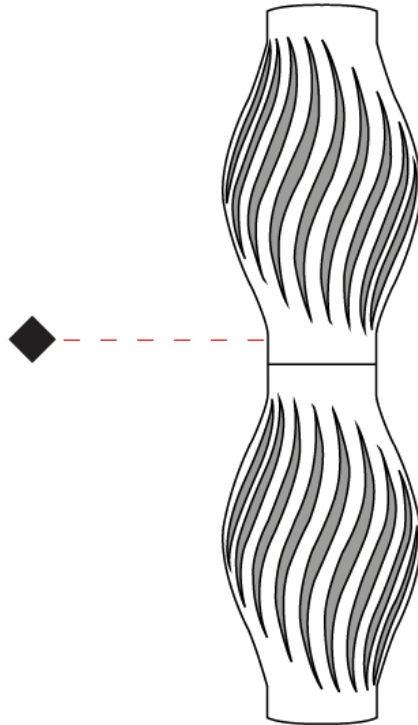

D64029-

PROJECT

TYPE

SPECIFIER

QUANTITY

DATE

D