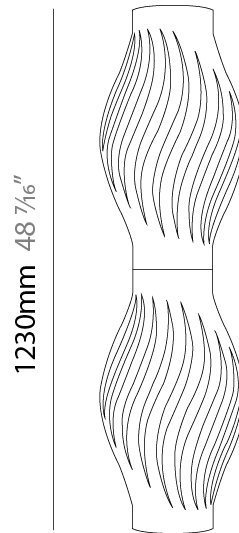

PROJECT	
TYPE	
SPECIFIER	
QUANTITY	
DATE	

HELIOS PORTABLE

D64029-

base number   Finish
Options

1. To build a product code in our configurator select the specify button on the base model # product page
2. To build a manual product code on this datasheet choose from the options listed below in blue font and add the suffix to the base model #

GENERAL

Series: Helios
Partner: Linea Zero
Division: Design
Installation: Portable
Product Type: Floor
Mounting Location: Floor

PHYSICAL

Shape: Abstract
Diameter (mm): 350
Diameter (in): 15 ³/₄
Height (mm): 1230
Height (in): 13 ³/₄
Diffuser: Polilux™ Shade - See Finish Options
Fixture Finish: WHI / BLK / PBL / POR / PGN / COP / NGD / PKM / SIL
Fixture Material: Polilux™/ Metal holder
Primary Material: Non-Static Polilux
Upon Request: Bolt Down

ELECTRICAL

Number of Lamps: 2
Lamp Type: LED Retrofit
Bulb Included: Bulb Not Included
Max. Wattage Per Lamp (W): 7
Lamp Base: E26
Input Voltage (V): 120
Upon Request: 277Vac / GU24

LED

OPTICAL

RATINGS AND CERTIFICATIONS

Certified By: Certified for North American Standards
IP rating: IP20