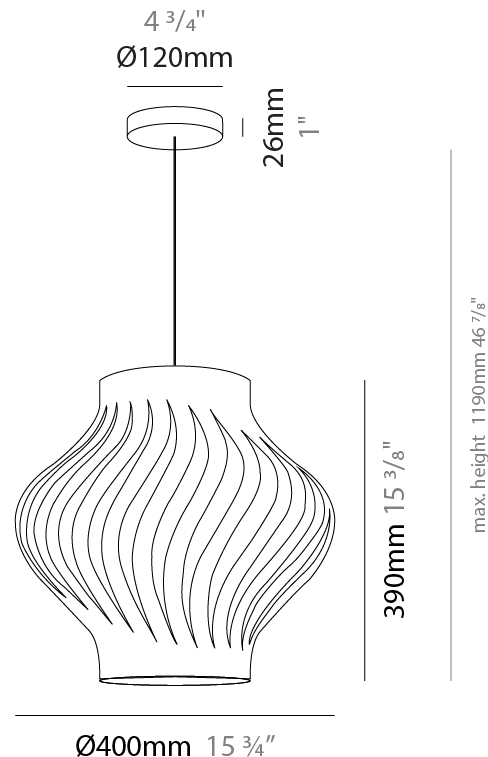

PROJECT	
TYPE	
SPECIFIER	
QUANTITY	
DATE	

HELIOS SHELL SUSPENSION

D61030-

base number   Finish
Options

1. To build a product code in our configurator select the specify button on the base model # product page
2. To build a manual product code on this datasheet choose from the options listed below in blue font and add the suffix to the base model #

GENERAL

Series: Helios
Subseries: Helios Shell
Partner: Linea Zero
Division: Design
Installation: Suspension
Product Type: Pendant
Mounting Location: Ceiling

PHYSICAL

Shape: Abstract
Diameter (mm): 400
Diameter (in): 15 3/4
Height (mm): 390
Height (in): 15 3/8
Max. Overall Height (mm): 1190
Max. Overall Height (in): 46 7/8
Diffuser: Polilux™ Shade - See Finish Options
Fixture Finish: WHI / BLK / PBL / POR / PGN / COP / NGD / PKM / SIL
Fixture Material: Polilux™/ Metal holder
Primary Material: Non-Static Polilux
Cable Details: Cable length 31"

ELECTRICAL

Number of Lamps: 1
Lamp Type: LED Retrofit
Bulb Included: Bulb Not Included
Max. Wattage Per Lamp (W): 7
Lamp Base: E26
Input Voltage (V): 120
Upon Request: 277Vac / GU24

LED

OPTICAL

RATINGS AND CERTIFICATIONS

Certified By: Certified for North American Standards
IP rating: IP20