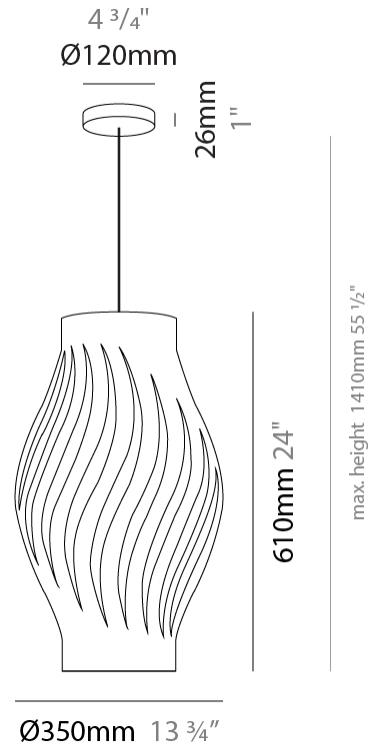

PROJECT	_____
TYPE	_____
SPECIFIER	_____
QUANTITY	_____
DATE	_____

HELIOS LONG SUSPENSION

D61031-

base number   Finish
Options

1. To build a product code in our configurator select the specify button on the base model # product page
2. To build a manual product code on this datasheet choose from the options listed below in blue font and add the suffix to the base model #

GENERAL

Series: Helios _____
Subseries: Helios Long _____
Partner: Linea Zero _____
Division: Design _____
Installation: Suspension _____
Product Type: Pendant _____
Mounting Location: Ceiling _____
Light Distribution: Downlight _____

PHYSICAL

Shape: Abstract _____
Diameter (mm): 350 _____
Diameter (in): 13 3/4 _____
Height (mm): 610 _____
Height (in): 24 _____
Max. Overall Height (mm): 1410 _____
Max. Overall Height (in): 55 1/2 _____
Diffuser: Polilux™ Shade - See Finish Options _____
Fixture Finish: [WHI](#) / [BLK](#) / [PBL](#) / [POR](#) / [PGN](#) / [COP](#) / [NGD](#) / [PKM](#) / [SIL](#) _____
Fixture Material: Polilux™/ Metal holder _____
Primary Material: Non-Static Polilux _____

ELECTRICAL

Number of Lamps: 1 _____
Lamp Type: LED Retrofit _____
Bulb Included: Bulb Not Included _____
Max. Wattage Per Lamp (W): 7 _____
Lamp Base: E26 _____
Input Voltage (V): 120 _____
Upon Request: 277Vac / GU24 _____

LED

OPTICAL

RATINGS AND CERTIFICATIONS

Certified By: Certified for North American Standards _____
IP rating: IP20 _____