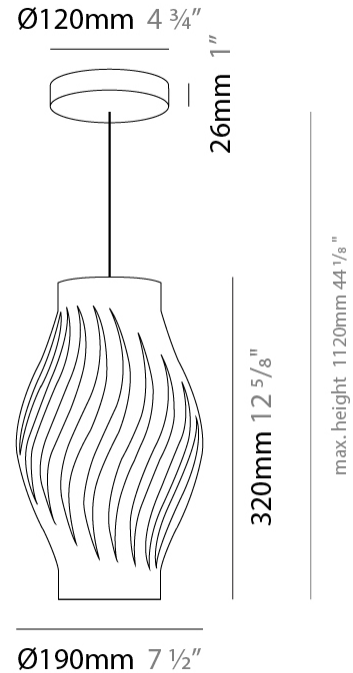

PROJECT
TYPE
SPECIFIER
QUANTITY
DATE

HELIOS LONG SUSPENSION

D61033-

base number   Finish
Options

1. To build a product code in our configurator select the specify button on the base model # product page
2. To build a manual product code on this datasheet choose from the options listed below in blue font and add the suffix to the base model #

GENERAL

Series: Helios
Subseries: Helios Long
Partner: Linea Zero
Division: Design
Installation: Suspension
Product Type: Pendant
Mounting Location: Ceiling
Light Distribution: Downlight

PHYSICAL

Shape: Abstract
Diameter (mm): 190
Diameter (in): 7 1/2"
Height (mm): 320
Height (in): 12 5/8"
Max. Overall Height (mm): 1120
Max. Overall Height (in): 44 1/8"
Diffuser: Polilux™ Shade - See Finish Options
Fixture Finish: WHI / BLK / PBL / POR / PGN / COP / NGD / PKM / SIL
Fixture Material: Polilux™/ Metal holder
Primary Material: Non-Static Polilux

ELECTRICAL

Number of Lamps: 1
Lamp Type: LED Retrofit
Bulb Included: Bulb Not Included
Max. Wattage Per Lamp (W): 7
Lamp Base: E26
Input Voltage (V): 120
Upon Request: 277Vac / GU24

LED

OPTICAL

RATINGS AND CERTIFICATIONS

Certified By: Certified for North American Standards
IP rating: IP20