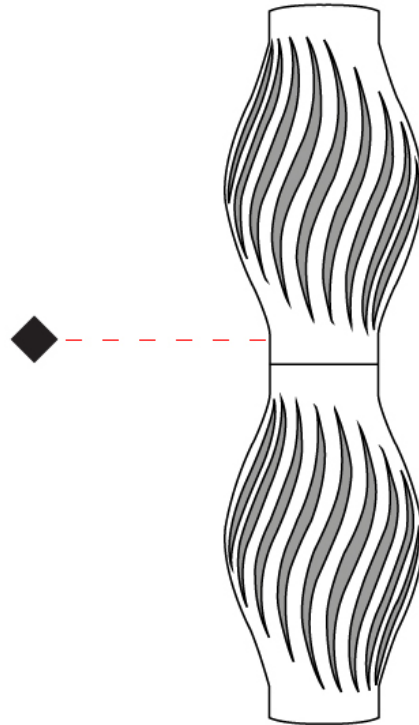

D64029-

PROJECT

TYPE

SPECIFIER

QUANTITY

DATE

D