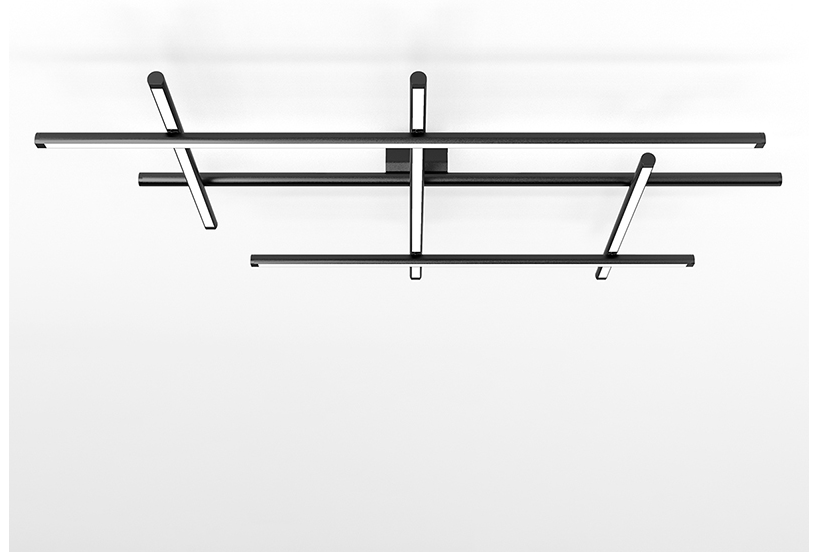

PROJECT	_____
TYPE	_____
SPECIFIER	_____
QUANTITY	_____
DATE	_____

HILOW SURFACE

D82353-

base number   Finish
Options

1. To build a product code in our configurator select the specify button on the base model # product page
2. To build a manual product code on this datasheet choose from the options listed below in blue font and add the suffix to the base model #

GENERAL

Series: HiloW
Brand: Panzeri
Division: Design
Mounting Type: Surface
Mounting Location: Ceiling
Subcategory: Pendant

PHYSICAL

Shape: Abstract
Length (mm): 1130
Length (in): 44 1/2
Width (mm): 820
Width (in): 32 5/16
Height (mm): 130
Height (in): 5 1/8
Light Distribution: Direct / Indirect
Weight (kg): 2.97
Weight (lbs): 6.55
Diffuser: Polycarbonate - Opal
Fixture Finish: WHI / MBK / BRZ / MBR / TIM
Fixture Material: Metal

ELECTRICAL

Lamp Type: LED
Input Wattage (W): 72.74
Total Output Wattage (W): 60.75
Dimming: Non-Dimmable / 0-10V Dimming
Driver Included: Yes
Driver Location: Integrated
Driver Type: Constant Voltage - Universal
Driver Class: Class 2
Input Voltage (V): 120 - 277
Output Voltage (V): 24
Upon Request: Remote: Phase dimming 120Vac

LED

Color Temperature (°K): 2700
Max. Delivered Lumen (lm): 5045
Nominal Lumen (lm): 9072
CRI: >90 CRI
Lamp Life (hrs): 60000

OPTICAL

RATINGS AND CERTIFICATIONS

Certified By: Certified for North American Standards
IP rating: IP20