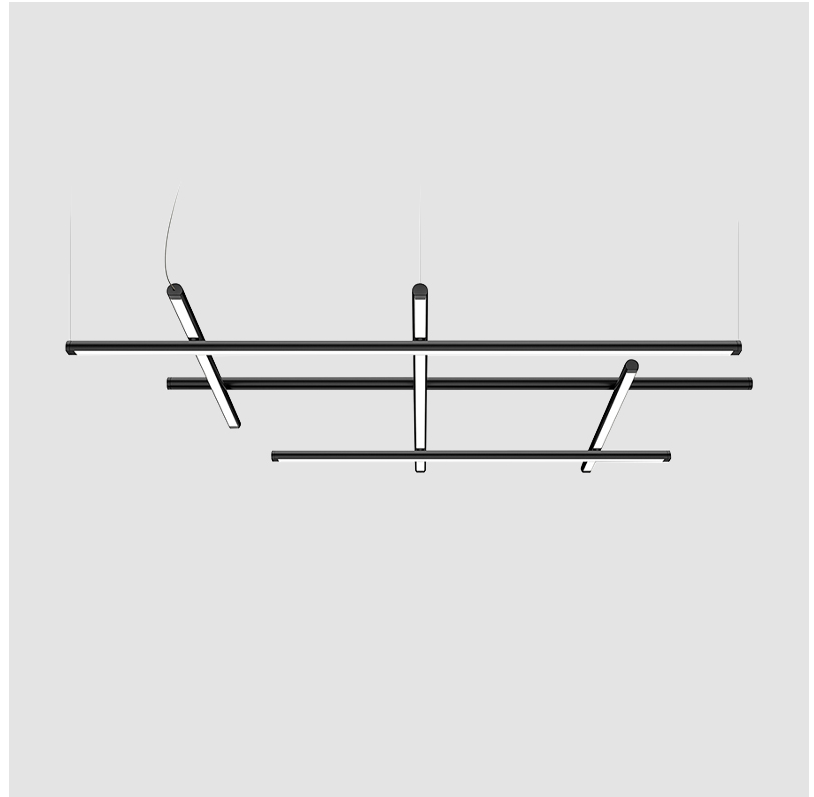

1. To build a product code in our configurator select the specify button on the base model # product page
2. To build a manual product code on this datasheet choose from the options listed below in blue font and add the suffix to the base model #

GENERAL

Series: HiloW
Brand: Panzeri
Division: Design
Mounting Type: Suspension
Mounting Location: Ceiling
Subcategory: Pendant

PHYSICAL

Shape: Abstract
Length (mm): 1130
Length (in): 44 ½"
Width (mm): 820
Width (in): 32 5/16"
Height (mm): 70
Height (in): 2 ¾"
Max. Overall Height (mm): 5070
Max. Overall Height (in): 199 5/8"
Light Distribution: Direct / Indirect
Weight (kg): 2.80
Diffuser: Polycarbonate - Opal
Fixture Finish: [WHI / MBK / BRZ / MBR / TIM](#)
Fixture Material: Metal
Cable Details: Reversible suspension kit with grip locks and 5000mm (196.9") long steel cables; 5000mm / 196 7/8" transparent PVC power cable.

ELECTRICAL

Lamp Type: LED
Input Wattage (W): 72.74
Total Output Wattage (W): 60.75
Dimming: Non-Dimmable / 0-10V Dimming
Driver Included: Yes
Driver Location: Integrated
Driver Type: Constant Voltage - Universal
Driver Class: Class 2
Input Voltage (V): 120 - 277
Output Voltage (V): 24
Upon Request: Remote: Phase dimming 120Vac

LED

Color Temperature (°K): 2700
Max. Delivered Lumen (lm): 5045
Nominal Lumen (lm): 9072
CRI: >90 CRI
Lamp Life (hrs): 60000

OPTICAL

RATINGS AND CERTIFICATIONS

Certified By: Certified for North American Standards
IP rating: IP20