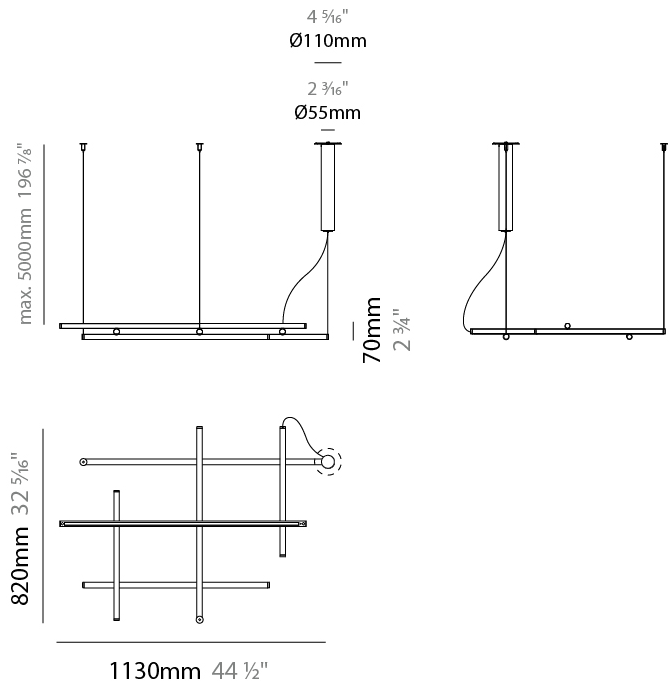

1. To build a product code in our configurator select the specify button on the base model # product page
2. To build a manual product code on this datasheet choose from the options listed below in blue font and add the suffix to the base model #

GENERAL

Series: HiloW
Brand: Panzeri
Division: Design
Mounting Type: Suspension
Mounting Location: Ceiling
Subcategory: Pendant

PHYSICAL

Shape: Abstract
Length (mm): 1130
Length (in): 44 ½"
Width (mm): 820
Width (in): 32 5/16"
Height (mm): 70
Height (in): 2 ¾"
Max. Overall Height (mm): 5070
Max. Overall Height (in): 199 5/8"
Light Distribution: Direct / Indirect
Weight (kg): 2.80
Diffuser: Polycarbonate - Opal
Fixture Finish: [WHI / MBK / BRZ / MBR / TIM](#)
Fixture Material: Metal
Cable Details: Reversible suspension kit with grip locks and 5000mm (196.9") long steel cables; 5000mm / 196 7/8" transparent PVC power cable.

ELECTRICAL

Lamp Type: LED
Input Wattage (W): 72.74
Total Output Wattage (W): 60.75
Dimming: Non-Dimmable / 0-10V Dimming
Driver Included: Yes
Driver Location: Integrated
Driver Type: Constant Voltage - Universal
Driver Class: Class 2
Input Voltage (V): 120 - 277
Output Voltage (V): 24
Upon Request: Remote: Phase dimming 120Vac

LED

Color Temperature (°K): 2700
Max. Delivered Lumen (lm): 5045
Nominal Lumen (lm): 9072
CRI: >90 CRI
Lamp Life (hrs): 60000

OPTICAL

RATINGS AND CERTIFICATIONS

Certified By: Certified for North American Standards
IP rating: IP20