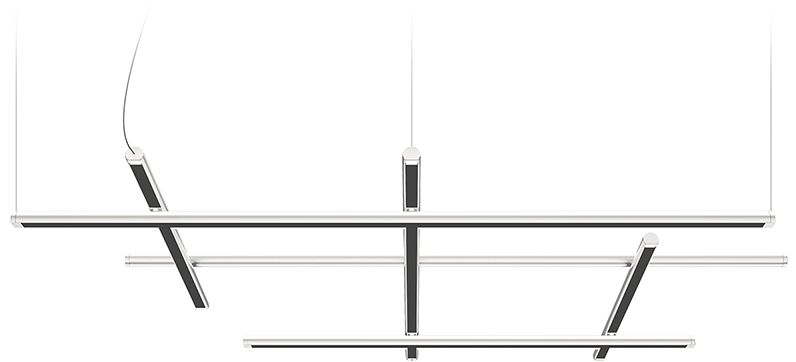

GENERAL

Series: HiloW
Brand: Panzeri
Division: Design
Mounting Type: Suspension
Mounting Location: Ceiling
Subcategory: Pendant

PHYSICAL

Shape: Abstract
Length (mm): 1130
Length (in): 44 ½"
Width (mm): 820
Width (in): 32 5/16"
Height (mm): 70
Height (in): 2 ¾"
Max. Overall Height (mm): 5070
Max. Overall Height (in): 199 5/8"
Light Distribution: Direct / Indirect
Weight (kg): 2.80
Weight (lbs): 6.17
Diffuser: Polycarbonate - Black Screen
Fixture Finish: WHI / MBK / BRZ / MBR / TIM
Fixture Material: Metal
Cable Details: Reversible suspension kit with grip locks and 5000mm (196.9") long steel cables; 5000mm / 196 7/8" transparent PVC power cable.

ELECTRICAL

Lamp Type: LED
Input Wattage (W): 72.74
Total Output Wattage (W): 60.75
Dimming: Non-Dimmable / 0-10V Dimming
Driver Included: Yes
Driver Location: Integrated
Driver Type: Constant Voltage - Universal
Driver Class: Class 2
Input Voltage (V): 120 - 277
Output Voltage (V): 24
Upon Request: Remote: Phase dimming 120Vac

LED

Color Temperature (°K): 2700
Max. Delivered Lumen (lm): 2118
Nominal Lumen (lm): 9072
CRI: >90 CRI
Lamp Life (hrs): 60000

OPTICAL

RATINGS AND CERTIFICATIONS

Certified By: Certified for North American Standards
IP rating: IP20