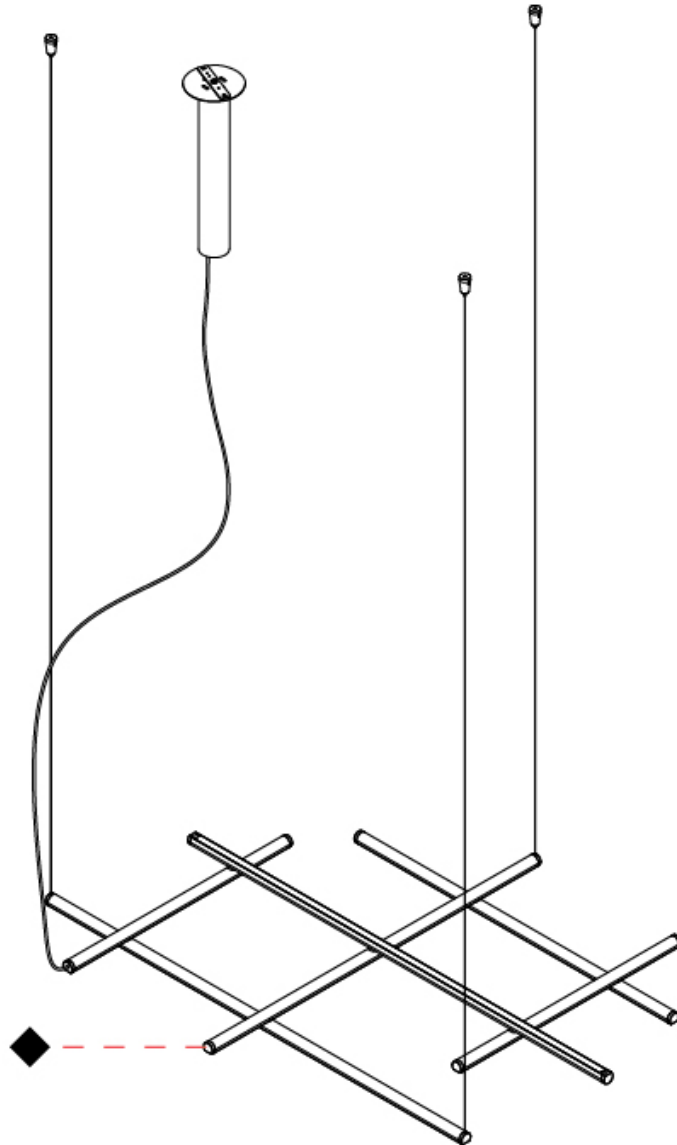

HILOW SUSPENSION

D81702-

PROJECT	_____
TYPE	_____
SPECIFIER	_____
QUANTITY	_____
DATE	_____

D