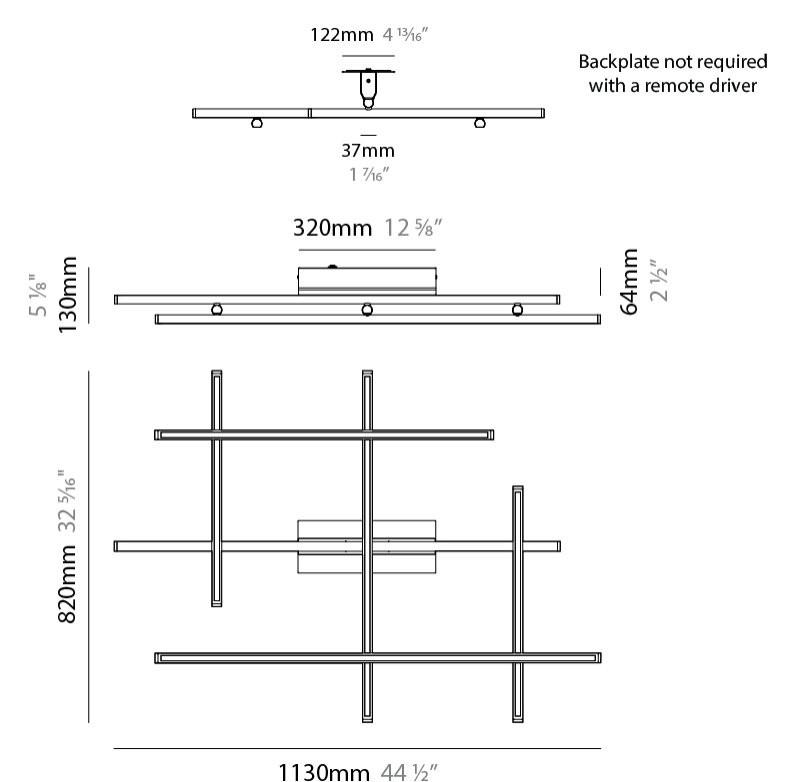

HILOW SURFACE

D82354-

base number   Finish
Options

PROJECT	_____
TYPE	_____
SPECIFIER	_____
QUANTITY	_____
DATE	_____

1. To build a product code in our configurator select the specify button on the base model # product page
2. To build a manual product code on this datasheet choose from the options listed below in blue font and add the suffix to the base model #

GENERAL

Series: Hilow
Brand: Panzeri
Division: Design
Mounting Type: Surface
Mounting Location: Ceiling
Subcategory: Up/Down Light

PHYSICAL

Shape: Abstract
Length (mm): 1130
Length (in): 44 1/2
Width (mm): 820
Width (in): 32 5/16
Height (mm): 130
Height (in): 5 1/8
Light Distribution: Direct / Indirect
Weight (kg): 2.97
Weight (lbs): 6.55
Diffuser: Polycarbonate - Black Screen
Fixture Finish: WHI / MBK / BRZ / MBR / TIM
Fixture Material: Metal

ELECTRICAL

Lamp Type: LED
Input Wattage (W): 72.74
Total Output Wattage (W): 60.75
Dimming: Non-Dimmable / 0-10V Dimming
Driver Included: Yes
Driver Location: Integrated
Driver Type: Constant Voltage - Universal
Driver Class: Class 2
Input Voltage (V): 120 - 277
Output Voltage (V): 24
Upon Request: Remote: Phase dimming 120Vac

LED

Color Temperature (°K): 2700
Max. Delivered Lumen (lm): 2118
Nominal Lumen (lm): 9072
CRI: >90 CRI
Lamp Life (hrs): 60000

OPTICAL

RATINGS AND CERTIFICATIONS

Certified By: Certified for North American Standards
IP rating: IP20