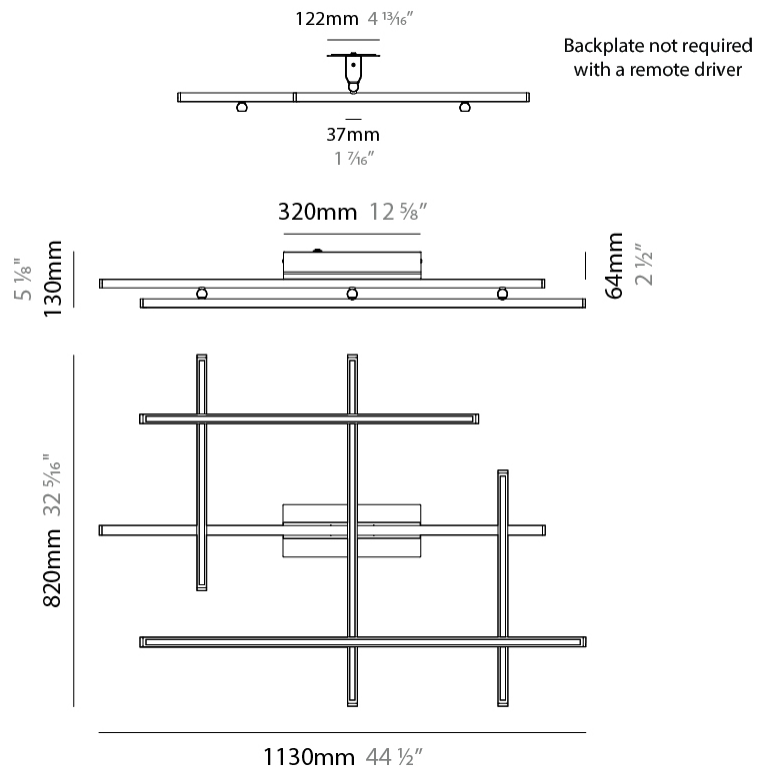

PROJECT	_____
TYPE	_____
SPECIFIER	_____
QUANTITY	_____
DATE	_____

HILOW SURFACE

D82353-

base number   Finish
Options

1. To build a product code in our configurator select the specify button on the base model # product page
2. To build a manual product code on this datasheet choose from the options listed below in blue font and add the suffix to the base model #

GENERAL

Series: HiloW
Brand: Panzeri
Division: Design
Mounting Type: Surface
Mounting Location: Ceiling
Subcategory: Pendant

PHYSICAL

Shape: Abstract
Length (mm): 1130
Length (in): 44 1/2
Width (mm): 820
Width (in): 32 5/16
Height (mm): 130
Height (in): 5 1/8
Light Distribution: Direct / Indirect
Weight (kg): 2.97
Weight (lbs): 6.55
Diffuser: Polycarbonate - Opal
Fixture Finish: WHI / MBK / BRZ / MBR / TIM
Fixture Material: Metal

ELECTRICAL

Lamp Type: LED
Input Wattage (W): 72.74
Total Output Wattage (W): 60.75
Dimming: Non-Dimmable / 0-10V Dimming
Driver Included: Yes
Driver Location: Integrated
Driver Type: Constant Voltage - Universal
Driver Class: Class 2
Input Voltage (V): 120 - 277
Output Voltage (V): 24
Upon Request: Remote: Phase dimming 120Vac

LED

Color Temperature (°K): 2700
Max. Delivered Lumen (lm): 5045
Nominal Lumen (lm): 9072
CRI: >90 CRI
Lamp Life (hrs): 60000

OPTICAL

RATINGS AND CERTIFICATIONS

Certified By: Certified for North American Standards
IP rating: IP20