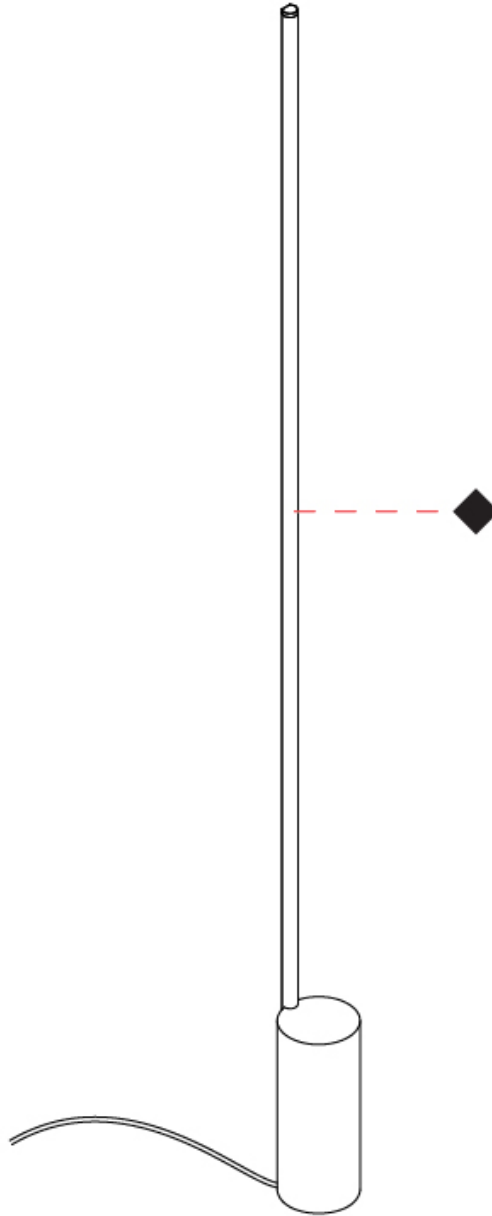

GENERAL

Series: Hilow
Subseries: Hilow Line
Brand: Panzeri
Division: Design
Mounting Type: Portable
Mounting Location: Floor

PHYSICAL

Shape: Abstract
Diameter (mm): 120
Diameter (in): 4 ¾
Length (mm): 23
Length (in): 7/8
Height (mm): 2070
Height (in): 81 ½
Light Distribution: Indirect
Weight (kg): 9.44
Diffuser: Diffused
[Fixture Finish: BRZ /MBR](#)
Fixture Material: Aluminum Die Cast

GENERAL

Series: Hilow
 Brand: Panzeri
 Division: Design
 Mounting Type: Portable
 Mounting Location: Floor

PHYSICAL

Shape: Abstract
 Diameter (mm): 120
 Diameter (in): 4 ¾
 Length (mm): 23
 Length (in): 7/8
 Height (mm): 2070
 Height (in): 81 ½
 Light Distribution: Indirect
 Diffuser: Diffused
 Fixture Finish: WHI / MBK / BRZ / MBR / TIM
 Fixture Material: Aluminum Die Cast

D

HILOW COLOR FINISH CHART

PROJECT

TYPE

SPECIFIER

QUANTITY

DATE

Fixture Finish