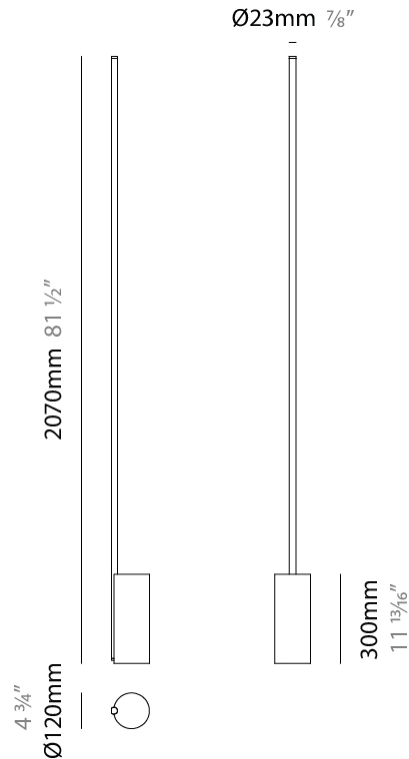

PROJECT	
TYPE	
SPECIFIER	
QUANTITY	
DATE	

HILOW PORTABLE

D84385-

base number   Finish
Options

1. To build a product code in our configurator select the specify button on the base model # product page
2. To build a manual product code on this datasheet choose from the options listed below in blue font and add the suffix to the base model #

GENERAL

Series: Hilow
Brand: Panzeri
Division: Design
Mounting Type: Portable
Mounting Location: Floor

PHYSICAL

Shape: Abstract
Diameter (mm): 120
Diameter (in): 4 ¾
Length (mm): 23
Length (in): 7/8
Height (mm): 2070
Height (in): 81 ½
Light Distribution: Indirect
Diffuser: Diffused
Fixture Finish: WHI / MBK / BRZ / MBR / TIM
Fixture Material: Aluminum Die Cast

ELECTRICAL

Lamp Type: LED
Input Wattage (W): 39
Dimming: Non-Dimmable
Driver Included: Yes
Driver Location: Integrated
Driver Type: Constant Voltage - Universal
Driver Class: Class 2
Input Voltage (V): 120 - 277
Output Voltage (V): 24
Upon Request: Phase Dimming (120 Vac)

LED

Color Temperature (°K): 2700
Max. Delivered Lumen (lm): 2714
Nominal Lumen (lm): 4032
CRI: >90 CRI
Efficiency (%): 67.3
Efficacy (lm/w): 69.59
Lamp Life (hrs): 60000

OPTICAL

Optic°: Diffused

RATINGS AND CERTIFICATIONS

Certified By: Certified for North American Standards
IP rating: IP20