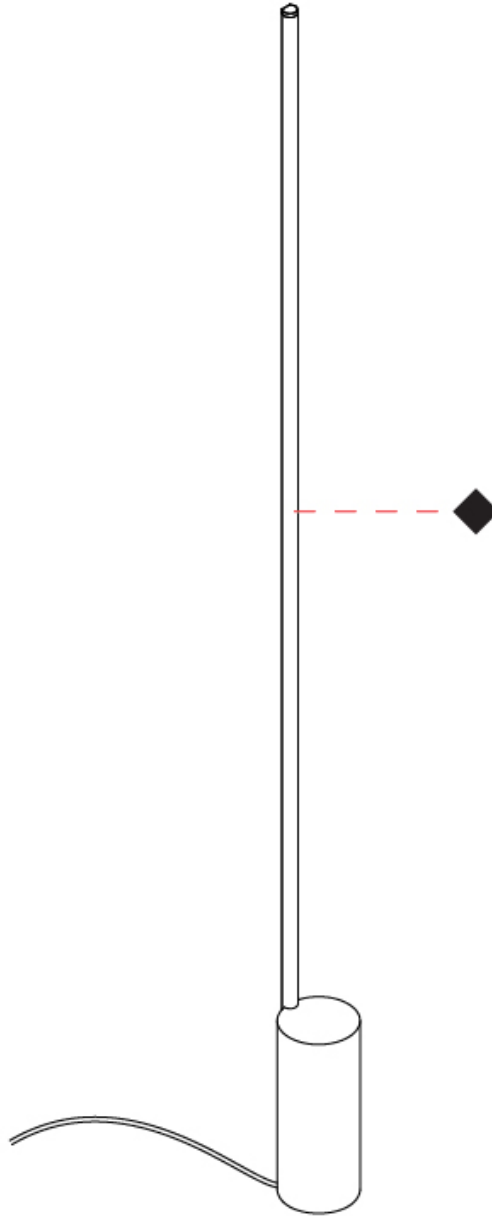

HILOW LINE PORTABLE

D84384-

PROJECT _____

TYPE _____

SPECIFIER _____

QUANTITY _____

DATE _____

D