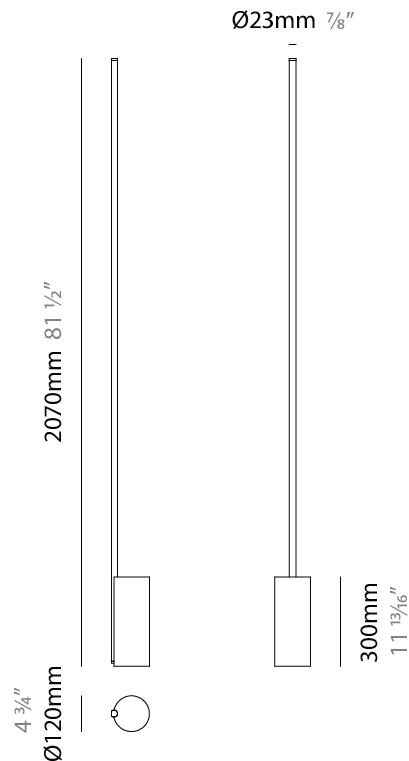

PROJECT	
TYPE	
SPECIFIER	
QUANTITY	
DATE	

HILOW LINE PORTABLE

D84384-

base number   Finish
Options

1. To build a product code in our configurator select the specify button on the base model # product page
2. To build a manual product code on this datasheet choose from the options listed below in blue font and add the suffix to the base model #

GENERAL

Series: Hilow
Subseries: Hilow Line
Brand: Panzeri
Division: Design
Mounting Type: Portable
Mounting Location: Floor

PHYSICAL

Shape: Abstract
Diameter (mm): 120
Diameter (in): 4 ¾
Length (mm): 23
Length (in): 7/8
Height (mm): 2070
Height (in): 81 ½
Light Distribution: Indirect
Weight (kg): 9.44
Diffuser: Diffused
[Fixture Finish: BRZ /MBR](#)
Fixture Material: Aluminum Die Cast

ELECTRICAL

Lamp Type: LED
Input Wattage (W): 39
Dimming: Non-Dimmable
Driver Included: Yes
Driver Location: Integrated
Driver Type: Constant Voltage - Universal
Driver Class: Class 2
Input Voltage (V): 120 - 277
Output Voltage (V): 24
Upon Request: Phase Dimming (120 Vac)/ 0-10V

LED

Color Temperature (°K): 2700
Max. Delivered Lumen (lm): 2714
Nominal Lumen (lm): 4032
CRI: >90 CRI
Efficiency (%): 67.3
Efficacy (lm/w): 69.59
Lamp Life (hrs): 60000

OPTICAL

Optic°: Diffused

RATINGS AND CERTIFICATIONS

Certified By: Certified for North American Standards
IP rating: IP20