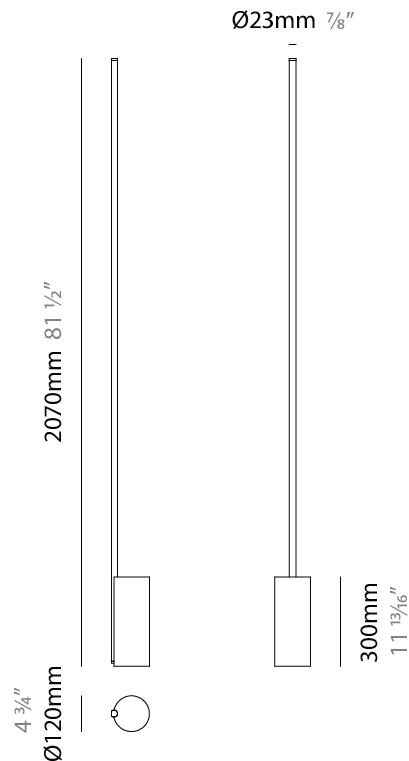

HILOW LINE PORTABLE

D84384-

base number   Finish
Options

PROJECT	_____
TYPE	_____
SPECIFIER	_____
QUANTITY	_____
DATE	_____

1. To build a product code in our configurator select the specify button on the base model # product page
2. To build a manual product code on this datasheet choose from the options listed below in blue font and add the suffix to the base model #

GENERAL

Series: Hilow
Subseries: Hilow Line
Brand: Panzeri
Division: Design
Mounting Type: Portable
Mounting Location: Floor

PHYSICAL

Shape: Abstract
Diameter (mm): 120
Diameter (in): 4 ¾
Length (mm): 23
Length (in): 7/8
Height (mm): 2070
Height (in): 81 ½
Light Distribution: Indirect
Weight (kg): 9.44
Diffuser: Diffused
Fixture Finish: BRZ /MBR
Fixture Material: Aluminum Die Cast

ELECTRICAL

Lamp Type: LED
Input Wattage (W): 39
Dimming: Non-Dimmable
Driver Included: Yes
Driver Location: Integrated
Driver Type: Constant Voltage - Universal
Driver Class: Class 2
Input Voltage (V): 120 - 277
Output Voltage (V): 24
Upon Request: Phase Dimming (120 Vac)/ 0-10V

LED

Color Temperature (°K): 2700
Max. Delivered Lumen (lm): 2714
Nominal Lumen (lm): 4032
CRI: >90 CRI
Efficiency (%): 67.3
Efficacy (lm/w): 69.59
Lamp Life (hrs): 60000

OPTICAL

Optic°: Diffused

RATINGS AND CERTIFICATIONS

Certified By: Certified for North American Standards
IP rating: IP20