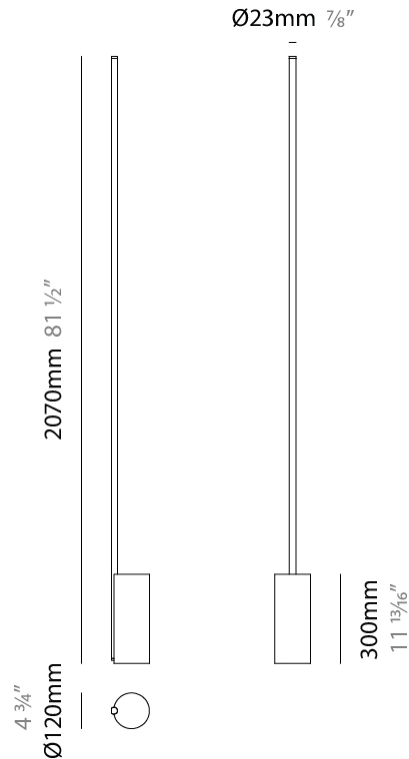

PROJECT	_____
TYPE	_____
SPECIFIER	_____
QUANTITY	_____
DATE	_____

HILOW PORTABLE

D84385-

base number   Finish
Options

1. To build a product code in our configurator select the specify button on the base model # product page
2. To build a manual product code on this datasheet choose from the options listed below in blue font and add the suffix to the base model #

GENERAL

Series: Hilow
Brand: Panzeri
Division: Design
Mounting Type: Portable
Mounting Location: Floor

PHYSICAL

Shape: Abstract
Diameter (mm): 120
Diameter (in): 4 ¾
Length (mm): 23
Length (in): 7/8
Height (mm): 2070
Height (in): 81 ½
Light Distribution: Indirect
Diffuser: Diffused
Fixture Finish: WHI / MBK / BRZ / MBR / TIM
Fixture Material: Aluminum Die Cast

ELECTRICAL

Lamp Type: LED
Input Wattage (W): 39
Dimming: Non-Dimmable
Driver Included: Yes
Driver Location: Integrated
Driver Type: Constant Voltage - Universal
Driver Class: Class 2
Input Voltage (V): 120 - 277
Output Voltage (V): 24
Upon Request: Phase Dimming (120 Vac)

LED

Color Temperature (°K): 2700
Max. Delivered Lumen (lm): 2714
Nominal Lumen (lm): 4032
CRI: >90 CRI
Efficiency (%): 67.3
Efficacy (lm/w): 69.59
Lamp Life (hrs): 60000

OPTICAL

Optic°: Diffused

RATINGS AND CERTIFICATIONS

Certified By: Certified for North American Standards
IP rating: IP20