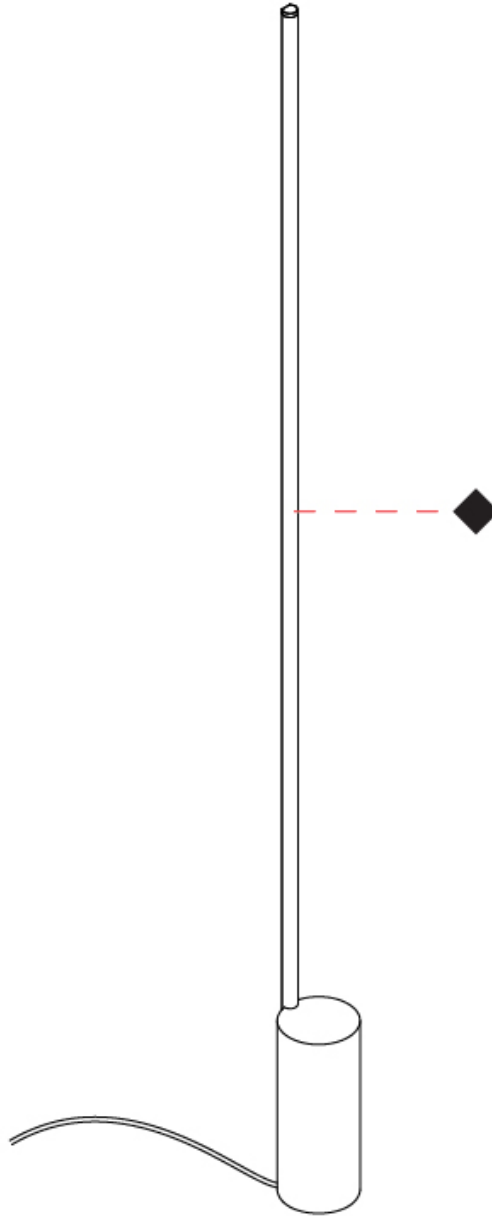

HILOW LINE PORTABLE

D84384-

PROJECT

TYPE

SPECIFIER

QUANTITY

DATE

D