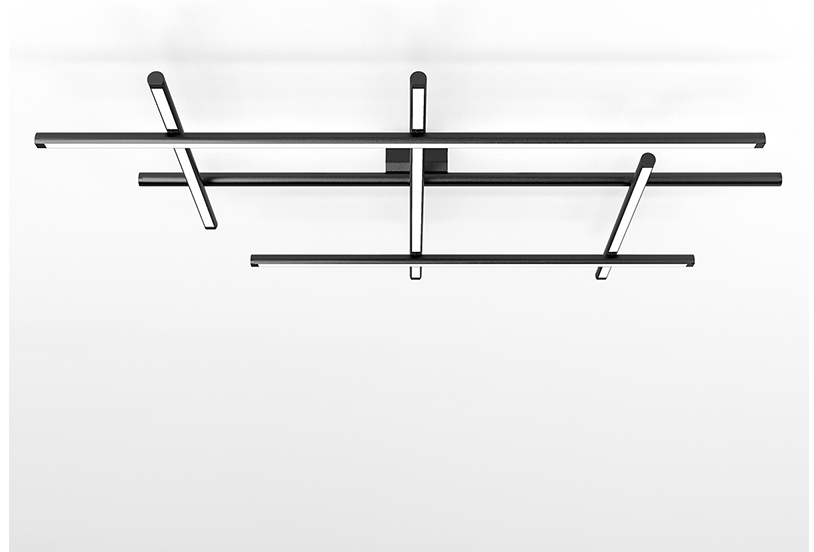

HILOW SURFACE

D82353-

base number   Finish
Options

PROJECT	_____
TYPE	_____
SPECIFIER	_____
QUANTITY	_____
DATE	_____

1. To build a product code in our configurator select the specify button on the base model # product page
2. To build a manual product code on this datasheet choose from the options listed below in blue font and add the suffix to the base model #

GENERAL

Series: Hilow
Brand: Panzeri
Division: Design
Mounting Type: Surface
Mounting Location: Ceiling
Subcategory: Pendant

PHYSICAL

Shape: Abstract
Length (mm): 1130
Length (in): 44 1/2
Width (mm): 820
Width (in): 32 5/16
Height (mm): 130
Height (in): 5 1/8
Light Distribution: Direct / Indirect
Weight (kg): 2.97
Weight (lbs): 6.55
Diffuser: Polycarbonate - Opal
Fixture Finish: WHI / MBK / BRZ / MBR / TIM
Fixture Material: Metal

ELECTRICAL

Lamp Type: LED
Input Wattage (W): 72.74
Total Output Wattage (W): 60.75
Dimming: Non-Dimmable / 0-10V Dimming
Driver Included: Yes
Driver Location: Integrated
Driver Type: Constant Voltage - Universal
Driver Class: Class 2
Input Voltage (V): 120 - 277
Output Voltage (V): 24
Upon Request: Remote: Phase dimming 120Vac

LED

Color Temperature (°K): 2700
Max. Delivered Lumen (lm): 5045
Nominal Lumen (lm): 9072
CRI: >90 CRI
Lamp Life (hrs): 60000

OPTICAL

RATINGS AND CERTIFICATIONS

Certified By: Certified for North American Standards
IP rating: IP20