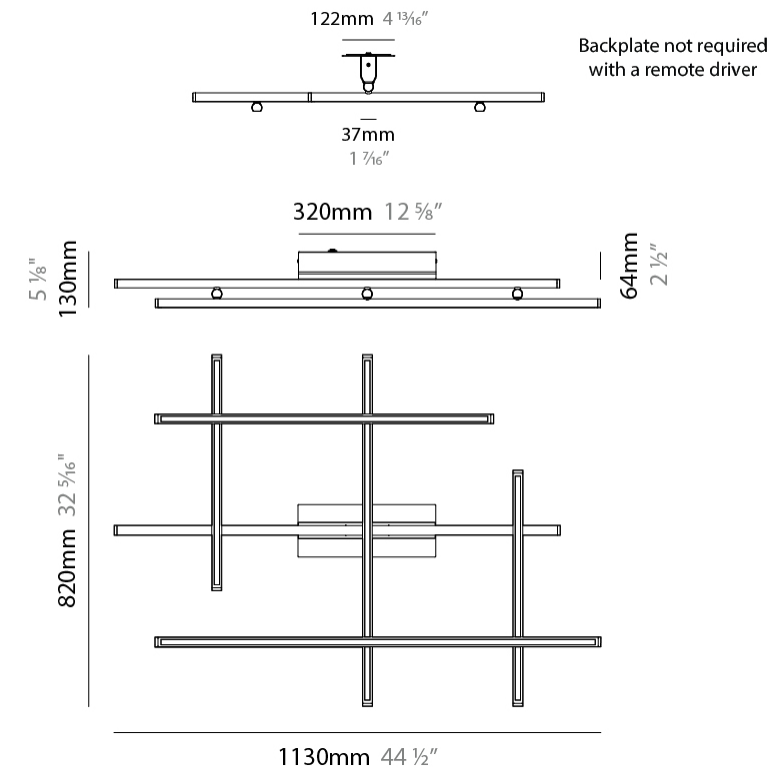

HILOW SURFACE

D82353-

base number   Finish
Options

PROJECT	_____
TYPE	_____
SPECIFIER	_____
QUANTITY	_____
DATE	_____

1. To build a product code in our configurator select the specify button on the base model # product page
2. To build a manual product code on this datasheet choose from the options listed below in blue font and add the suffix to the base model #

GENERAL

Series: Hilow
Brand: Panzeri
Division: Design
Mounting Type: Surface
Mounting Location: Ceiling
Subcategory: Pendant

PHYSICAL

Shape: Abstract
Length (mm): 1130
Length (in): 44 1/2
Width (mm): 820
Width (in): 32 5/16
Height (mm): 130
Height (in): 5 1/8
Light Distribution: Direct / Indirect
Weight (kg): 2.97
Weight (lbs): 6.55
Diffuser: Polycarbonate - Opal
Fixture Finish: WHI / MBK / BRZ / MBR / TIM
Fixture Material: Metal

ELECTRICAL

Lamp Type: LED
Input Wattage (W): 72.74
Total Output Wattage (W): 60.75
Dimming: Non-Dimmable / 0-10V Dimming
Driver Included: Yes
Driver Location: Integrated
Driver Type: Constant Voltage - Universal
Driver Class: Class 2
Input Voltage (V): 120 - 277
Output Voltage (V): 24
Upon Request: Remote: Phase dimming 120Vac

LED

Color Temperature (°K): 2700
Max. Delivered Lumen (lm): 5045
Nominal Lumen (lm): 9072
CRI: >90 CRI
Lamp Life (hrs): 60000

OPTICAL

RATINGS AND CERTIFICATIONS

Certified By: Certified for North American Standards
IP rating: IP20