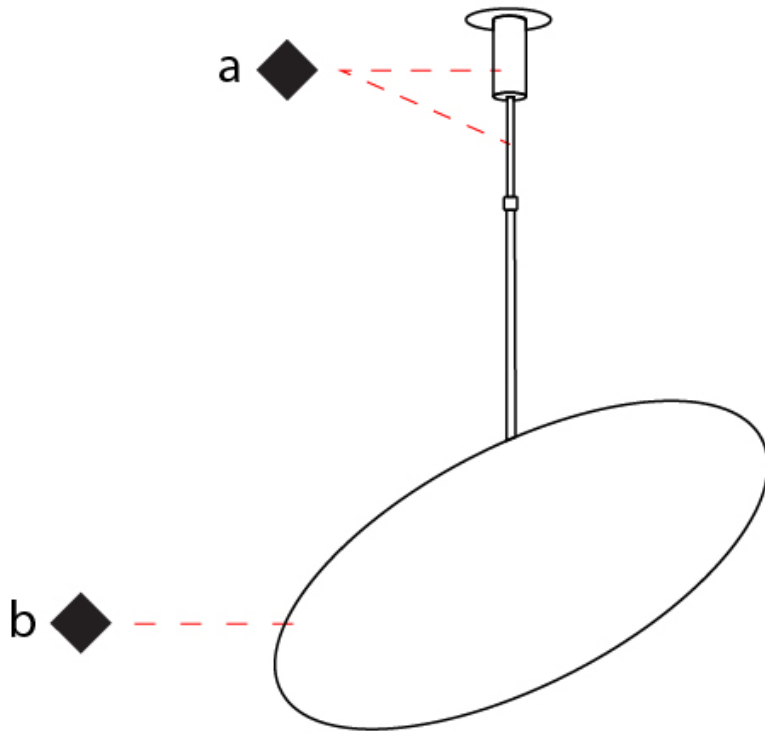

HOOP SUSPENSION

D51001-

PROJECT
TYPE
SPECIFIER
QUANTITY
DATE

D