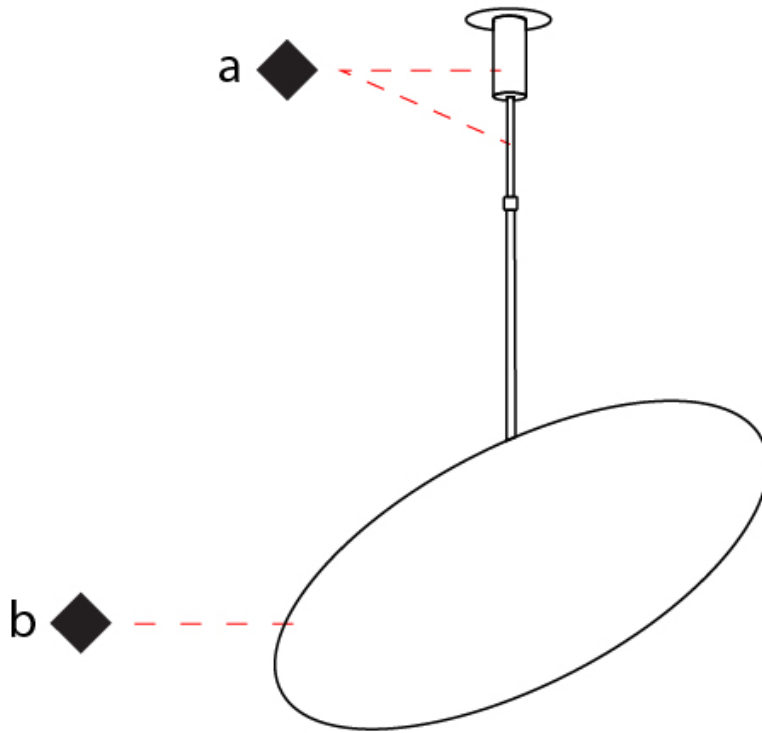

HOOP SUSPENSION

D51001-

PROJECT

TYPE

SPECIFIER

QUANTITY

DATE

D