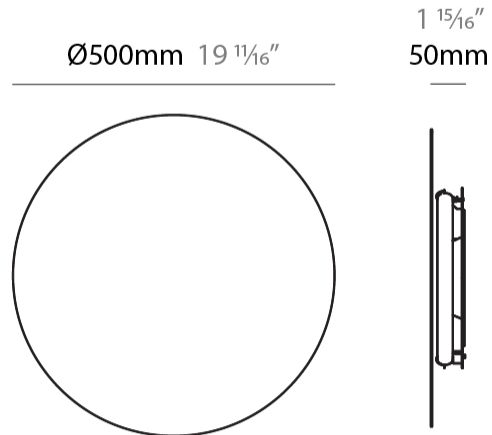

base number   Finish
Options

1. To build a product code in our configurator select the specify button on the base model # product page
2. To build a manual product code on this datasheet choose from the options listed below in blue font and add the suffix to the base model #

GENERAL

Series: Hoop _____
Brand: Fambuena _____
Division: Design _____
Mounting Type: Surface _____
Mounting Location: Ceiling _____
Subcategory: Ambient _____

PHYSICAL

Shape: Round _____
Diameter (mm): 500 _____
Diameter (in): 19 ³/₄ _____
Extension (mm): 50 _____
Extension (in): 1 ¹⁵/₁₆ _____
Light Distribution: Indirect _____
Fixture Finish: WHI / BLK / BRA / PWT _____
Fixture Material: Metal _____

ELECTRICAL

Lamp Type: LED _____
Input Wattage (W): 29 _____
Total Output Wattage (W): 25.6 _____
Dimming: Non-Dimmable _____
Driver Included: Yes _____
Driver Location: Integrated _____
Driver Type: Constant Current - 120Vac _____
Driver Class: Class 2 _____
Input Voltage (V): 120 - 277 _____
Constant Current (MA): 700 _____
Constant Voltage (V): 36.7 _____
Upon Request: 0-10Vdc dimming / Phase dimming 120Vac / Non-dimming 120/277Vac _____

LED

Color Temperature (°K): 2700 _____
Max. Delivered Lumen (lm): 2160 _____
Nominal Lumen (lm): 3432 _____
CRI: >80 CRI _____
Efficacy (lm/w): 133.8 _____
Lamp Life (hrs): 50000 _____

OPTICAL

RATINGS AND CERTIFICATIONS

Certified By: Certified for North American Standards _____
IP rating: IP20 _____