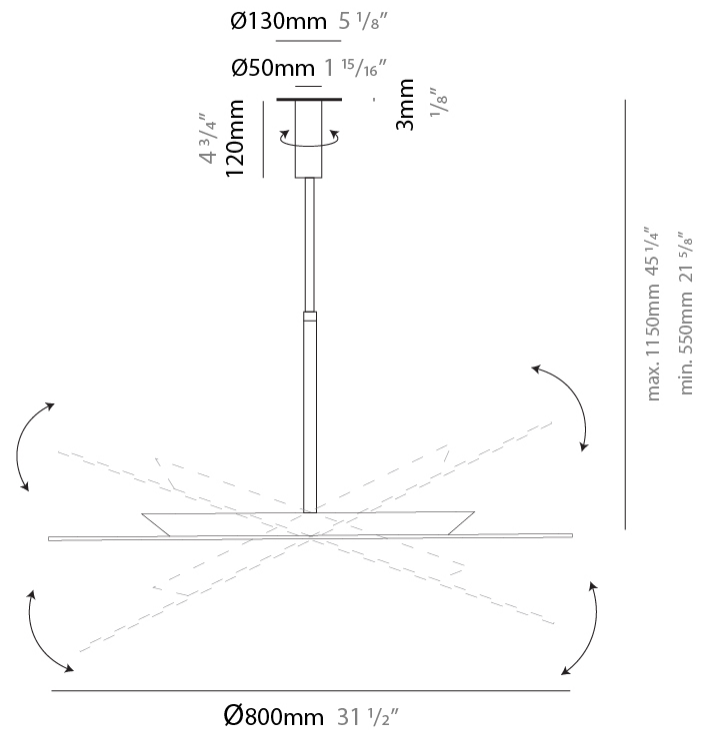

PROJECT	_____
TYPE	_____
SPECIFIER	_____
QUANTITY	_____
DATE	_____

HOOP SUSPENSION

D51001-

base number   Finish
Options

1. To build a product code in our configurator select the specify button on the base model # product page
2. To build a manual product code on this datasheet choose from the options listed below in blue font and add the suffix to the base model #

GENERAL

Series: Hoop
Brand: Fambuena
Division: Design
Mounting Type: Suspension
Mounting Location: Ceiling
Subcategory: Ambient

PHYSICAL

Shape: Round
Diameter (mm): 800
Diameter (in): 31 1/2
Height (mm): 550
Height (in): 21 5/8
Max. Overall Height (mm): 1150
Max. Overall Height (in): 45 1/4
Light Distribution: Indirect
Fixture Finish: [BLK](#) / [WHI](#) / [BBK](#) / [PWB](#) / [BRA](#) / [TBB](#) / [TWW](#)
Fixture Material: Metal

ELECTRICAL

Lamp Type: LED
Input Wattage (W): 17.8
Total Output Wattage (W): 15.7
Dimming: Non-Dimmable
Driver Included: Yes
Driver Location: Integrated
Driver Type: Constant Current - Universal
Driver Class: Class 1
Input Voltage (V): 120 - 277
Constant Current (MA): 350
Upon Request: 0-10Vdc dimming / Phase dimming 120Vac

LED

Color Temperature (°K): 2700
Nominal Lumen (lm): 2160
CRI: >80 CRI
Lamp Life (hrs): 50000

OPTICAL

RATINGS AND CERTIFICATIONS

Certified By: Certified for North American Standards
IP rating: IP20