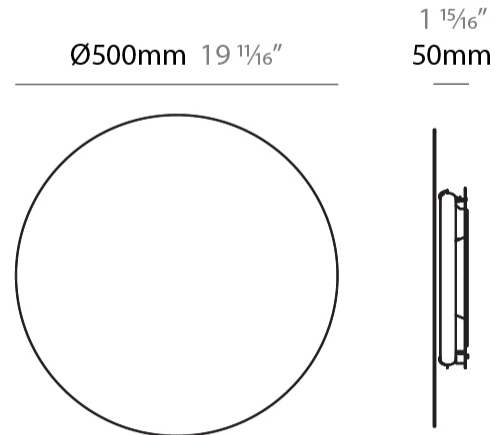

1. To build a product code in our configurator select the specify button on the base model # product page
2. To build a manual product code on this datasheet choose from the options listed below in blue font and add the suffix to the base model #

GENERAL

Series: Hoop _____
Brand: Fambuena _____
Division: Design _____
Mounting Type: Surface _____
Mounting Location: Ceiling _____
Subcategory: Ambient _____

PHYSICAL

Shape: Round _____
Diameter (mm): 500 _____
Diameter (in): 19 ³/₄ _____
Extension (mm): 50 _____
Extension (in): 1 ¹⁵/₁₆ _____
Light Distribution: Indirect _____
Fixture Finish: WHI / BLK / BRA / PWT _____
Fixture Material: Metal _____

ELECTRICAL

Lamp Type: LED _____
Input Wattage (W): 29 _____
Total Output Wattage (W): 25.6 _____
Dimming: Non-Dimmable _____
Driver Included: Yes _____
Driver Location: Integrated _____
Driver Type: Constant Current - 120Vac _____
Driver Class: Class 2 _____
Input Voltage (V): 120 - 277 _____
Constant Current (MA): 700 _____
Constant Voltage (V): 36.7 _____
Upon Request: 0-10Vdc dimming / Phase dimming 120Vac / Non-dimming 120/277Vac _____

LED

Color Temperature (°K): 2700 _____
Max. Delivered Lumen (lm): 2160 _____
Nominal Lumen (lm): 3432 _____
CRI: >80 CRI _____
Efficacy (lm/w): 133.8 _____
Lamp Life (hrs): 50000 _____

OPTICAL

RATINGS AND CERTIFICATIONS

Certified By: Certified for North American Standards _____
IP rating: IP20 _____