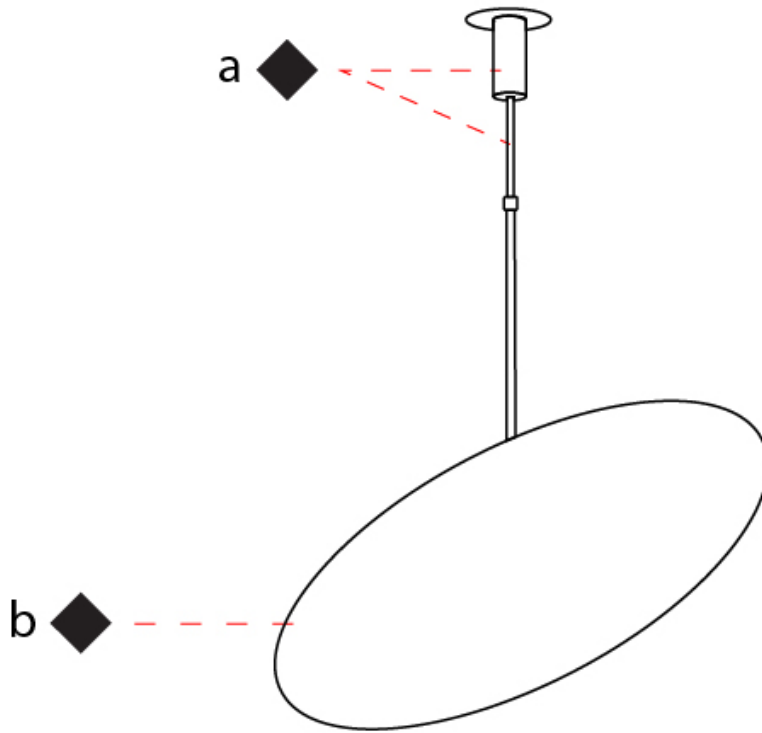

HOOP SUSPENSION

D51000-

PROJECT
TYPE
SPECIFIER
QUANTITY
DATE

D