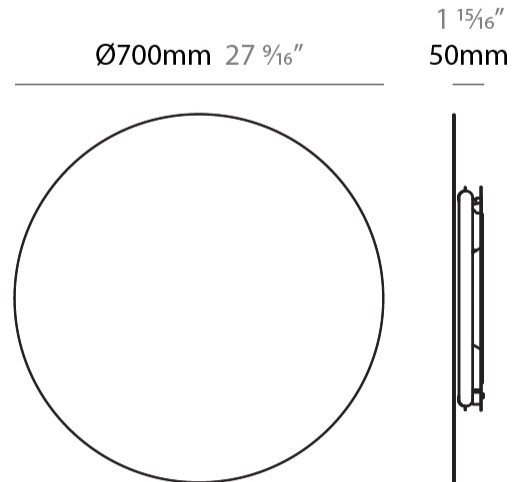

PROJECT	_____
TYPE	_____
SPECIFIER	_____
QUANTITY	_____
DATE	_____

HOOP SURFACE

D52003-

base number   Finish
Options

1. To build a product code in our configurator select the specify button on the base model # product page
2. To build a manual product code on this datasheet choose from the options listed below in blue font and add the suffix to the base model #

GENERAL

Series: Hoop
Brand: Fambuena
Division: Design
Mounting Type: Surface
Mounting Location: Ceiling
Subcategory: Ambient

PHYSICAL

Shape: Round
Diameter (mm): 700
Diameter (in): 27 ⁹/₁₆
Extension (mm): 50
Extension (in): 1 ¹⁵/₁₆
Light Distribution: Indirect
Fixture Finish: WHI / BLK / BRA / PWT
Fixture Material: Metal

ELECTRICAL

Lamp Type: LED
Input Wattage (W): 29
Total Output Wattage (W): 25.6
Dimming: Non-Dimmable
Driver Included: Yes
Driver Location: Integrated
Driver Type: Constant Current - 120Vac
Driver Class: Class 2
Input Voltage (V): 120 - 277
Constant Current (MA): 700
Constant Voltage (V): 36.7
Upon Request: 0-10Vdc dimming / Phase dimming 120Vac / Non-dimming 120/277Vac

LED

Color Temperature (°K): 2700
Max. Delivered Lumen (lm): 2160
Nominal Lumen (lm): 3432
CRI: >80 CRI
Efficacy (lm/w): 133.8
Lamp Life (hrs): 50000

OPTICAL

RATINGS AND CERTIFICATIONS

Certified By: Certified for North American Standards
IP rating: IP20