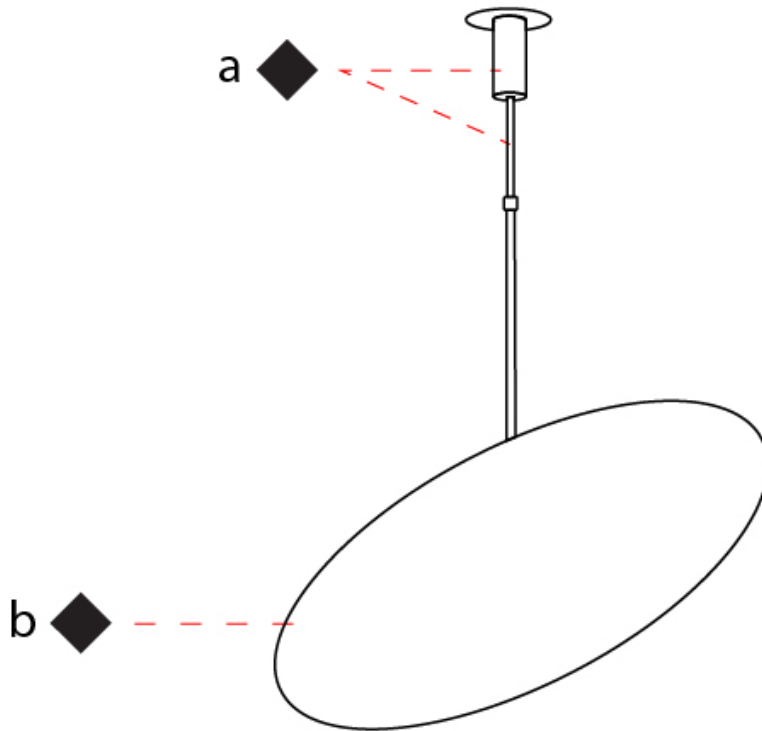

HOOP SUSPENSION

D51001-

PROJECT

TYPE

SPECIFIER

QUANTITY

DATE

D