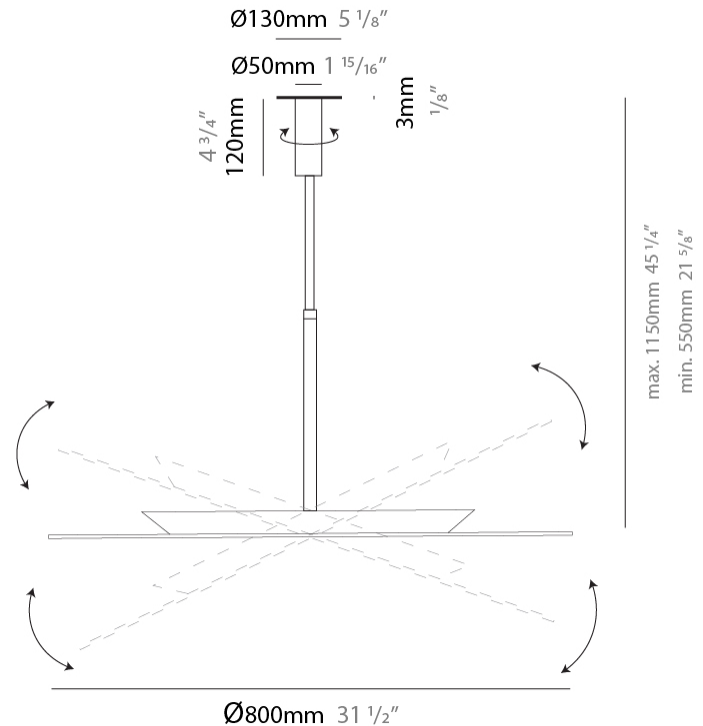

HOOP SUSPENSION

D51001-

base number   Finish
Options

PROJECT	_____
TYPE	_____
SPECIFIER	_____
QUANTITY	_____
DATE	_____

1. To build a product code in our configurator select the specify button on the base model # product page
2. To build a manual product code on this datasheet choose from the options listed below in blue font and add the suffix to the base model #

GENERAL

Series: Hoop
Brand: Fambuena
Division: Design
Mounting Type: Suspension
Mounting Location: Ceiling
Subcategory: Ambient

PHYSICAL

Shape: Round
Diameter (mm): 800
Diameter (in): 31 1/2
Height (mm): 550
Height (in): 21 5/8
Max. Overall Height (mm): 1150
Max. Overall Height (in): 45 1/4
Light Distribution: Indirect
Fixture Finish: [BLK](#) / [WHI](#) / [BBK](#) / [PWB](#) / [BRA](#) / [TBB](#) / [TWW](#)
Fixture Material: Metal

ELECTRICAL

Lamp Type: LED
Input Wattage (W): 17.8
Total Output Wattage (W): 15.7
Dimming: Non-Dimmable
Driver Included: Yes
Driver Location: Integrated
Driver Type: Constant Current - Universal
Driver Class: Class 1
Input Voltage (V): 120 - 277
Constant Current (mA): 350
Upon Request: 0-10Vdc dimming / Phase dimming 120Vac

LED

Color Temperature (°K): 2700
Nominal Lumen (lm): 2160
CRI: >80 CRI
Lamp Life (hrs): 50000

OPTICAL

RATINGS AND CERTIFICATIONS

Certified By: Certified for North American Standards
IP rating: IP20