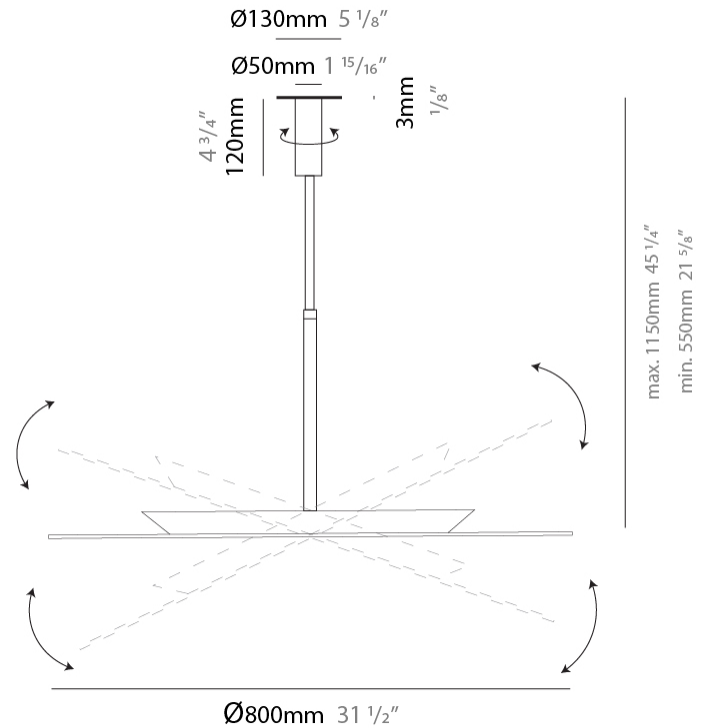

PROJECT	_____
TYPE	_____
SPECIFIER	_____
QUANTITY	_____
DATE	_____

HOOP SUSPENSION

D51001-

base number   Finish
Options

1. To build a product code in our configurator select the specify button on the base model # product page
2. To build a manual product code on this datasheet choose from the options listed below in blue font and add the suffix to the base model #

GENERAL

Series: Hoop
Brand: Fambuena
Division: Design
Mounting Type: Suspension
Mounting Location: Ceiling
Subcategory: Ambient

PHYSICAL

Shape: Round
Diameter (mm): 800
Diameter (in): 31 1/2
Height (mm): 550
Height (in): 21 5/8
Max. Overall Height (mm): 1150
Max. Overall Height (in): 45 1/4
Light Distribution: Indirect
Fixture Finish: [BLK](#) / [WHI](#) / [BBK](#) / [PWB](#) / [BRA](#) / [TBB](#) / [TWW](#)
Fixture Material: Metal

ELECTRICAL

Lamp Type: LED
Input Wattage (W): 17.8
Total Output Wattage (W): 15.7
Dimming: Non-Dimmable
Driver Included: Yes
Driver Location: Integrated
Driver Type: Constant Current - Universal
Driver Class: Class 1
Input Voltage (V): 120 - 277
Constant Current (mA): 350
Upon Request: 0-10Vdc dimming / Phase dimming 120Vac

LED

Color Temperature (°K): 2700
Nominal Lumen (lm): 2160
CRI: >80 CRI
Lamp Life (hrs): 50000

OPTICAL

RATINGS AND CERTIFICATIONS

Certified By: Certified for North American Standards
IP rating: IP20