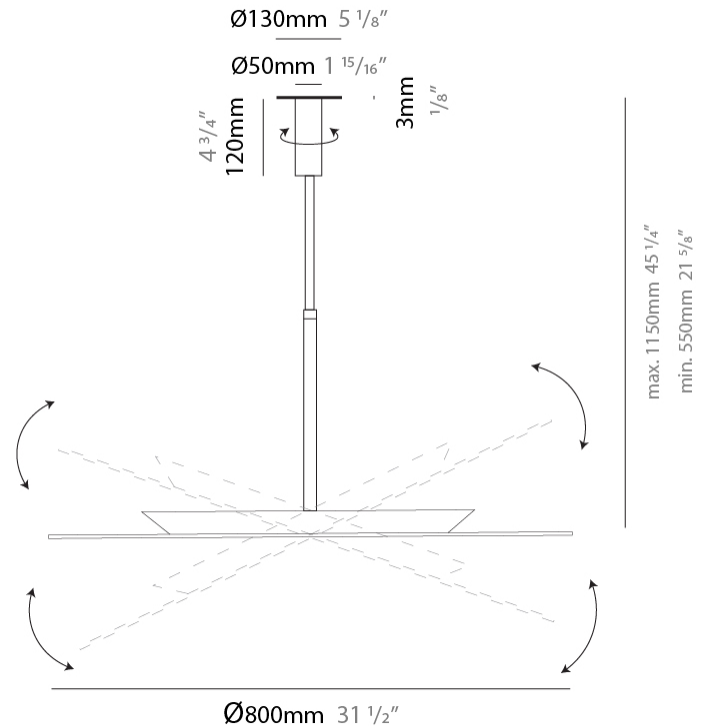

PROJECT	_____
TYPE	_____
SPECIFIER	_____
QUANTITY	_____
DATE	_____

HOOP SUSPENSION

D51001-

base number   Finish
Options

1. To build a product code in our configurator select the specify button on the base model # product page
2. To build a manual product code on this datasheet choose from the options listed below in blue font and add the suffix to the base model #

GENERAL

Series: Hoop
Partner: Fambuena
Division: Design
Installation: Suspension
Product Type: Pendant
Mounting Location: Ceiling
Light Distribution: Indirect

PHYSICAL

Shape: Round
Diameter (mm): 800
Diameter (in): 31 1/2
Height (mm): 550
Height (in): 21 5/8
Max. Overall Height (mm): 1150
Max. Overall Height (in): 45 1/4
Fixture Finish: [BLK](#) / [WHI](#) / [BBK](#) / [PWB](#) / [BRA](#) / [TBB](#) / [TWW](#)
Fixture Material: Metal

ELECTRICAL

Lamp Type: LED
Input Wattage (W): 17.8
Total Output Wattage (W): 15.7
Dimming: Non-Dimmable
Driver Included: Yes
Driver Location: Integrated
Driver Type: Constant Current - Universal
Driver Class: Class 1
Input Voltage (V): 120 - 277
Constant Current (mA): 350
Upon Request: 0-10Vdc dimming / Phase dimming 120Vac

LED

Color Temperature (°K): 2700
Nominal Lumen (lm): 2160
CRI: >80 CRI
Lamp Life (hrs): 50000

OPTICAL

RATINGS AND CERTIFICATIONS

Certified By: Certified for North American Standards
IP rating: IP20