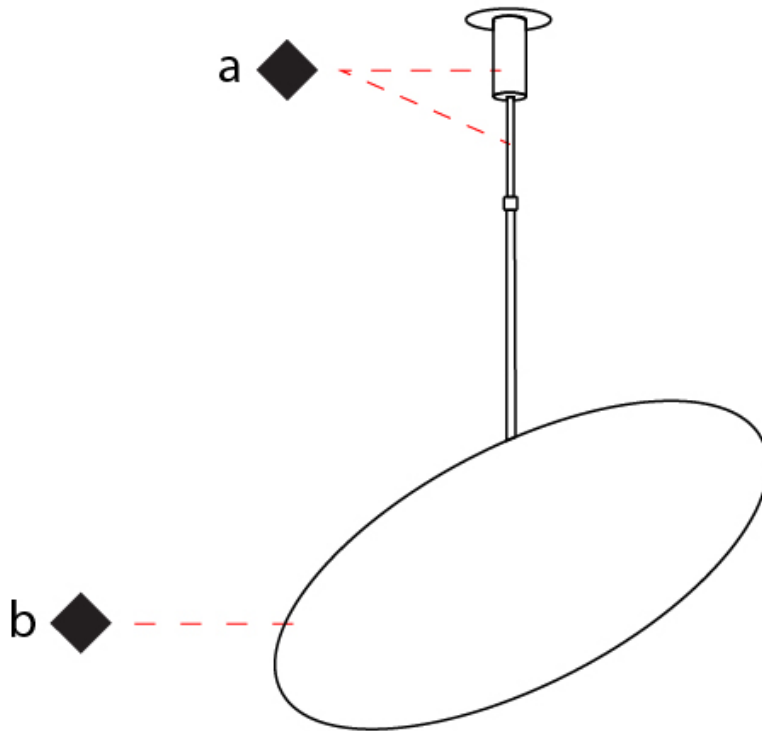

HOOP SUSPENSION

D51001-

PROJECT
TYPE
SPECIFIER
QUANTITY
DATE

D