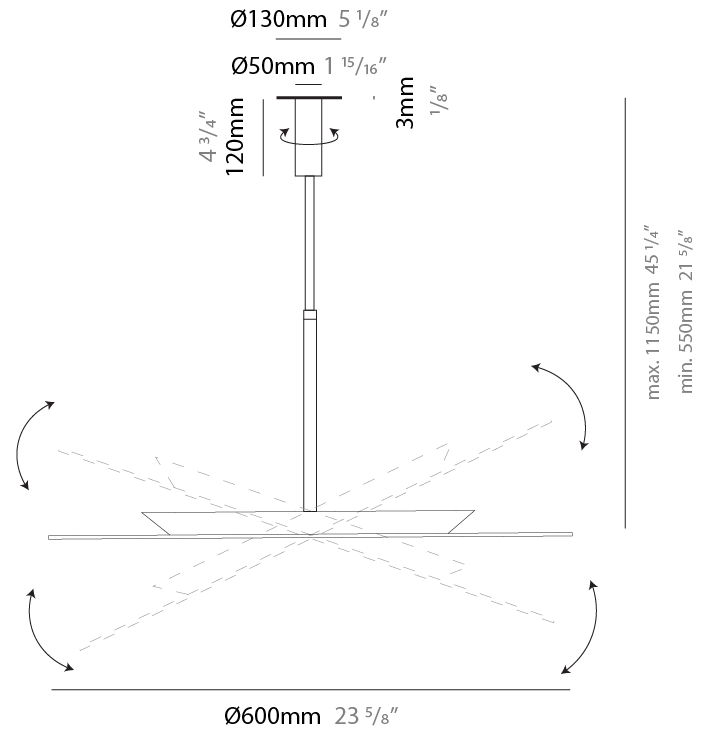

PROJECT	
TYPE	
SPECIFIER	
QUANTITY	
DATE	

HOOP SUSPENSION

D51000-

base number   Finish
Options

1. To build a product code in our configurator select the specify button on the base model # product page
2. To build a manual product code on this datasheet choose from the options listed below in blue font and add the suffix to the base model #

GENERAL

Series: Hoop
Brand: Fambuena
Division: Design
Mounting Type: Suspension
Mounting Location: Ceiling
Subcategory: Ambient

PHYSICAL

Shape: Round
Diameter (mm): 600
Diameter (in): 23 5/8
Height (mm): 550
Height (in): 21 5/8
Max. Overall Height (mm): 1150
Max. Overall Height (in): 45 1/4
Light Distribution: Indirect
Fixture Finish: [BLK](#) / [WHI](#) / [BBK](#) / [PWB](#) / [BRA](#) / [TBB](#) / [TWW](#)
Fixture Material: Metal

ELECTRICAL

Lamp Type: LED
Input Wattage (W): 17.8
Total Output Wattage (W): 15.7
Dimming: Non-Dimmable
Driver Included: Yes
Driver Location: Integrated
Driver Type: Constant Current - Universal
Driver Class: Class 1
Input Voltage (V): 120 - 277
Constant Current (mA): 350
Upon Request: 0-10Vdc dimming / Phase dimming 120Vac

LED

Color Temperature (°K): 2700
Nominal Lumen (lm): 1440
CRI: >80 CRI
Lamp Life (hrs): 50000

OPTICAL

RATINGS AND CERTIFICATIONS

Certified By: Certified for North American Standards
IP rating: IP20