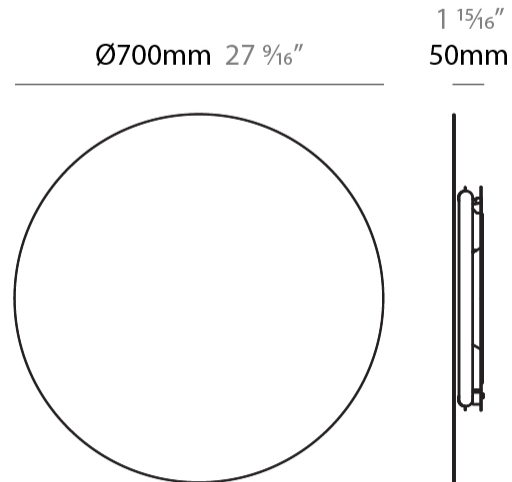

PROJECT	_____
TYPE	_____
SPECIFIER	_____
QUANTITY	_____
DATE	_____

HOOP SURFACE

D52003-

base number   Finish
Options

1. To build a product code in our configurator select the specify button on the base model # product page
2. To build a manual product code on this datasheet choose from the options listed below in blue font and add the suffix to the base model #

GENERAL

Series: Hoop
Brand: Fambuena
Division: Design
Mounting Type: Surface
Mounting Location: Ceiling
Subcategory: Ambient

PHYSICAL

Shape: Round
Diameter (mm): 700
Diameter (in): 27 ⁹/₁₆
Extension (mm): 50
Extension (in): 1 ¹⁵/₁₆
Light Distribution: Indirect
Fixture Finish: WHI / BLK / BRA / PWT
Fixture Material: Metal

ELECTRICAL

Lamp Type: LED
Input Wattage (W): 29
Total Output Wattage (W): 25.6
Dimming: Non-Dimmable
Driver Included: Yes
Driver Location: Integrated
Driver Type: Constant Current - 120Vac
Driver Class: Class 2
Input Voltage (V): 120 - 277
Constant Current (MA): 700
Constant Voltage (V): 36.7
Upon Request: 0-10Vdc dimming / Phase dimming 120Vac / Non-dimming 120/277Vac

LED

Color Temperature (°K): 2700
Max. Delivered Lumen (lm): 2160
Nominal Lumen (lm): 3432
CRI: >80 CRI
Efficacy (lm/w): 133.8
Lamp Life (hrs): 50000

OPTICAL

RATINGS AND CERTIFICATIONS

Certified By: Certified for North American Standards
IP rating: IP20