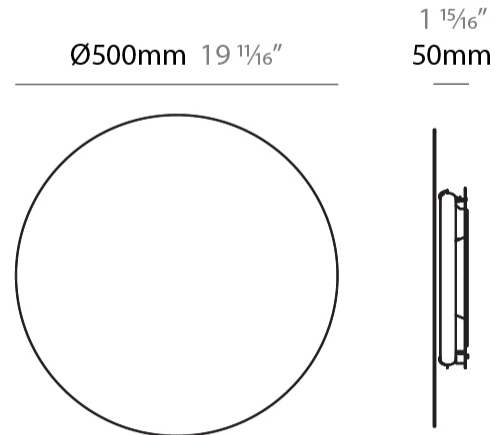

PROJECT
TYPE
SPECIFIER
QUANTITY
DATE

HOOP SURFACE

D52002-

base number   Finish
Options

1. To build a product code in our configurator select the specify button on the base model # product page
2. To build a manual product code on this datasheet choose from the options listed below in blue font and add the suffix to the base model #

GENERAL

Series: Hoop
Brand: Fambuena
Division: Design
Mounting Type: Surface
Mounting Location: Ceiling
Subcategory: Ambient

PHYSICAL

Shape: Round
Diameter (mm): 500
Diameter (in): 19 ³/₄
Extension (mm): 50
Extension (in): 1 ¹⁵/₁₆
Light Distribution: Indirect
Fixture Finish: WHI / BLK / BRA / PWT
Fixture Material: Metal

ELECTRICAL

Lamp Type: LED
Input Wattage (W): 29
Total Output Wattage (W): 25.6
Dimming: Non-Dimmable
Driver Included: Yes
Driver Location: Integrated
Driver Type: Constant Current - 120Vac
Driver Class: Class 2
Input Voltage (V): 120 - 277
Constant Current (MA): 700
Constant Voltage (V): 36.7
Upon Request: 0-10Vdc dimming / Phase dimming 120Vac / Non-dimming 120/277Vac

LED

Color Temperature (°K): 2700
Max. Delivered Lumen (lm): 2160
Nominal Lumen (lm): 3432
CRI: >80 CRI
Efficacy (lm/w): 133.8
Lamp Life (hrs): 50000

OPTICAL

RATINGS AND CERTIFICATIONS

Certified By: Certified for North American Standards
IP rating: IP20