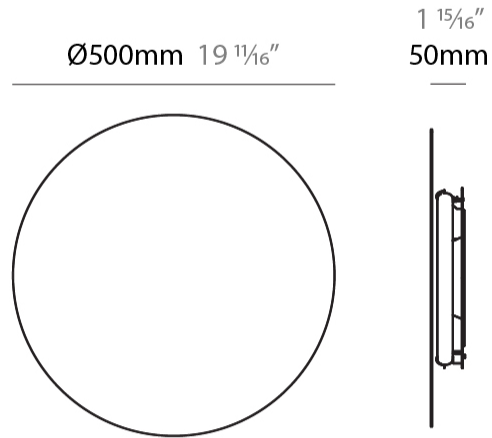

base number   Finish
Options

1. To build a product code in our configurator select the specify button on the base model # product page
2. To build a manual product code on this datasheet choose from the options listed below in blue font and add the suffix to the base model #

GENERAL

Series: Hoop _____
Brand: Fambuena _____
Division: Design _____
Mounting Type: Surface _____
Mounting Location: Ceiling _____
Subcategory: Ambient _____

PHYSICAL

Shape: Round _____
Diameter (mm): 500 _____
Diameter (in): 19 ³/₄ _____
Extension (mm): 50 _____
Extension (in): 1 ¹⁵/₁₆ _____
Light Distribution: Indirect _____
Fixture Finish: WHI / BLK / BRA / PWT _____
Fixture Material: Metal _____

ELECTRICAL

Lamp Type: LED _____
Input Wattage (W): 29 _____
Total Output Wattage (W): 25.6 _____
Dimming: Non-Dimmable _____
Driver Included: Yes _____
Driver Location: Integrated _____
Driver Type: Constant Current - 120Vac _____
Driver Class: Class 2 _____
Input Voltage (V): 120 - 277 _____
Constant Current (MA): 700 _____
Constant Voltage (V): 36.7 _____
Upon Request: 0-10Vdc dimming / Phase dimming 120Vac / Non-dimming 120/277Vac _____

LED

Color Temperature (°K): 2700 _____
Max. Delivered Lumen (lm): 2160 _____
Nominal Lumen (lm): 3432 _____
CRI: >80 CRI _____
Efficacy (lm/w): 133.8 _____
Lamp Life (hrs): 50000 _____

OPTICAL

RATINGS AND CERTIFICATIONS

Certified By: Certified for North American Standards _____
IP rating: IP20 _____