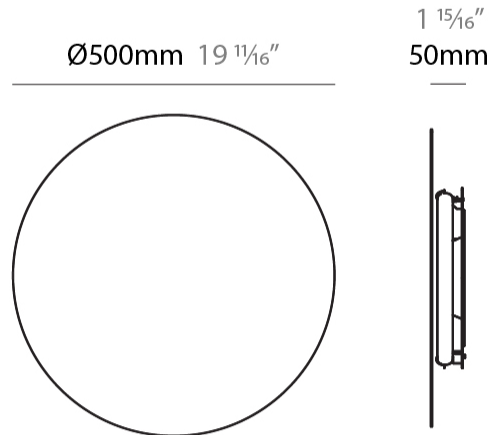

1. To build a product code in our configurator select the specify button on the base model # product page
2. To build a manual product code on this datasheet choose from the options listed below in blue font and add the suffix to the base model #

GENERAL

Series: Hoop _____
Brand: Fambuena _____
Division: Design _____
Mounting Type: Surface _____
Mounting Location: Ceiling _____
Subcategory: Ambient _____

PHYSICAL

Shape: Round _____
Diameter (mm): 500 _____
Diameter (in): 19 ³/₄ _____
Extension (mm): 50 _____
Extension (in): 1 ¹⁵/₁₆ _____
Light Distribution: Indirect _____
Fixture Finish: WHI / BLK / BRA / PWT _____
Fixture Material: Metal _____

ELECTRICAL

Lamp Type: LED _____
Input Wattage (W): 29 _____
Total Output Wattage (W): 25.6 _____
Dimming: Non-Dimmable _____
Driver Included: Yes _____
Driver Location: Integrated _____
Driver Type: Constant Current - 120Vac _____
Driver Class: Class 2 _____
Input Voltage (V): 120 - 277 _____
Constant Current (MA): 700 _____
Constant Voltage (V): 36.7 _____
Upon Request: 0-10Vdc dimming / Phase dimming 120Vac / Non-dimming 120/277Vac _____

LED

Color Temperature (°K): 2700 _____
Max. Delivered Lumen (lm): 2160 _____
Nominal Lumen (lm): 3432 _____
CRI: >80 CRI _____
Efficacy (lm/w): 133.8 _____
Lamp Life (hrs): 50000 _____

OPTICAL

RATINGS AND CERTIFICATIONS

Certified By: Certified for North American Standards _____
IP rating: IP20 _____