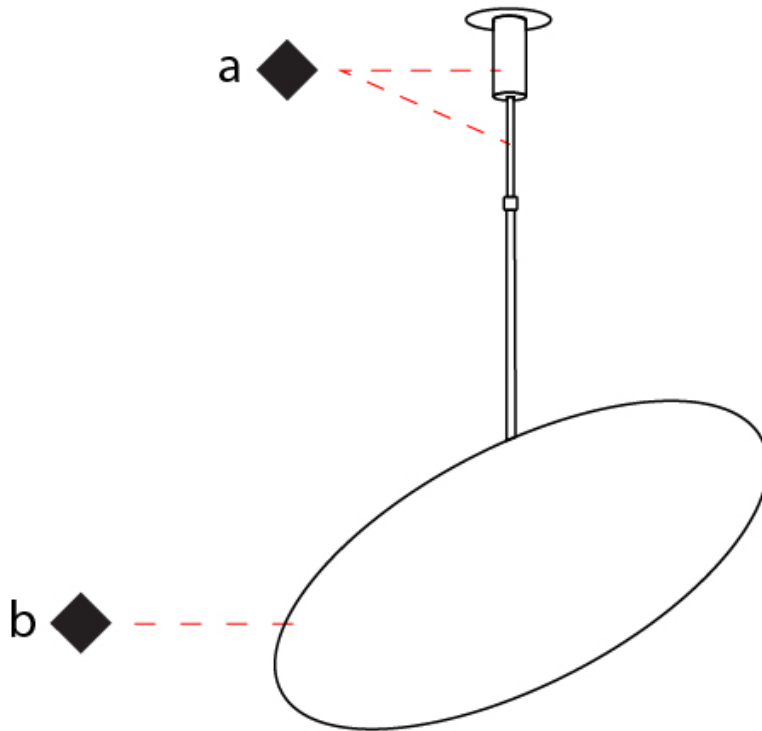

HOOP SUSPENSION

D51000-

PROJECT	_____
TYPE	_____
SPECIFIER	_____
QUANTITY	_____
DATE	_____