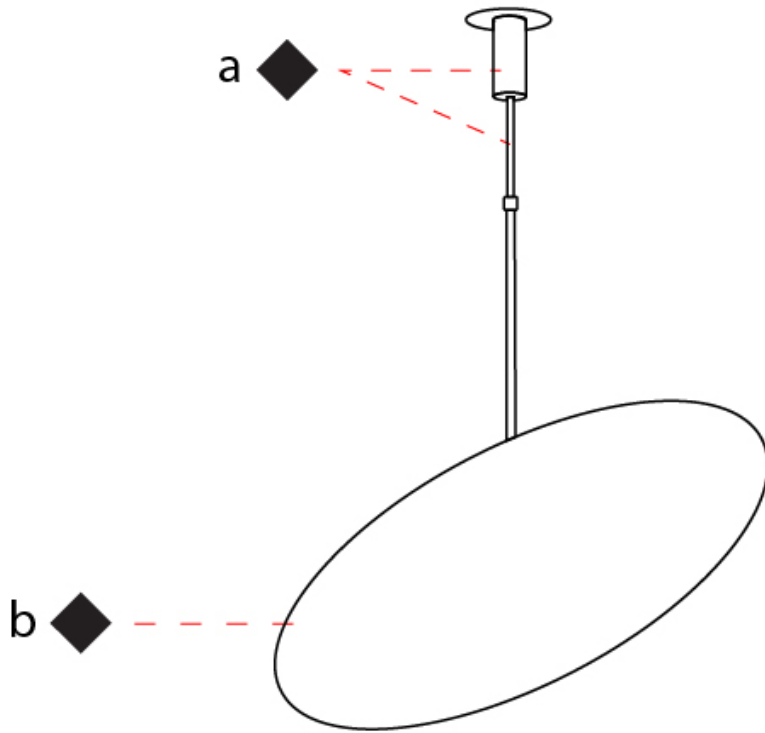

HOOP SUSPENSION

D51000-

PROJECT
TYPE
SPECIFIER
QUANTITY
DATE

D