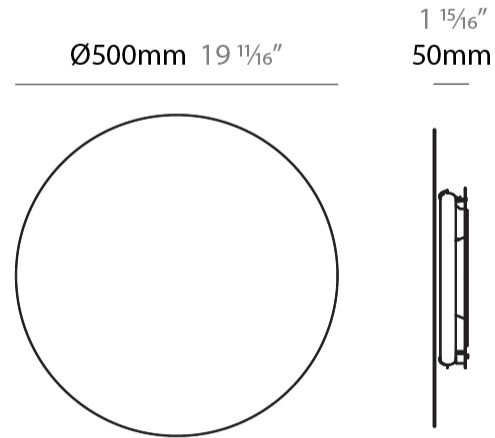

1. To build a product code in our configurator select the specify button on the base model # product page
2. To build a manual product code on this datasheet choose from the options listed below in blue font and add the suffix to the base model #

GENERAL

Series: Hoop _____
Brand: Fambuena _____
Division: Design _____
Mounting Type: Surface _____
Mounting Location: Ceiling _____
Subcategory: Ambient _____

PHYSICAL

Shape: Round _____
Diameter (mm): 500 _____
Diameter (in): 19 ³/₄ _____
Extension (mm): 50 _____
Extension (in): 1 ¹⁵/₁₆ _____
Light Distribution: Indirect _____
Fixture Finish: WHI / BLK / BRA / PWT _____
Fixture Material: Metal _____

ELECTRICAL

Lamp Type: LED _____
Input Wattage (W): 29 _____
Total Output Wattage (W): 25.6 _____
Dimming: Non-Dimmable _____
Driver Included: Yes _____
Driver Location: Integrated _____
Driver Type: Constant Current - 120Vac _____
Driver Class: Class 2 _____
Input Voltage (V): 120 - 277 _____
Constant Current (MA): 700 _____
Constant Voltage (V): 36.7 _____
Upon Request: 0-10Vdc dimming / Phase dimming 120Vac / Non-dimming 120/277Vac _____

LED

Color Temperature (°K): 2700 _____
Max. Delivered Lumen (lm): 2160 _____
Nominal Lumen (lm): 3432 _____
CRI: >80 CRI _____
Efficacy (lm/w): 133.8 _____
Lamp Life (hrs): 50000 _____

OPTICAL

RATINGS AND CERTIFICATIONS

Certified By: Certified for North American Standards _____
IP rating: IP20 _____