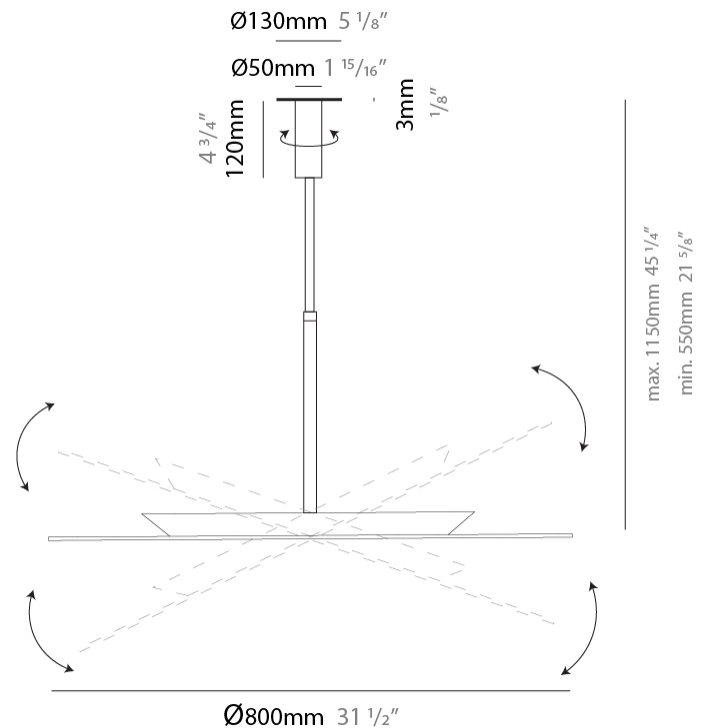

PROJECT	_____
TYPE	_____
SPECIFIER	_____
QUANTITY	_____
DATE	_____

HOOP SUSPENSION

D51001-

base number   Finish
Options

1. To build a product code in our configurator select the specify button on the base model # product page
2. To build a manual product code on this datasheet choose from the options listed below in blue font and add the suffix to the base model #

GENERAL

Series: Hoop
Partner: Fambuena
Division: Design
Installation: Suspension
Product Type: Pendant
Mounting Location: Ceiling
Light Distribution: Indirect

PHYSICAL

Shape: Round
Diameter (mm): 800
Diameter (in): 31 1/2
Height (mm): 550
Height (in): 21 5/8
Max. Overall Height (mm): 1150
Max. Overall Height (in): 45 1/4
Fixture Finish: [BLK](#) / [WHI](#) / [BBK](#) / [PWB](#) / [BRA](#) / [TBB](#) / [TWW](#)
Fixture Material: Metal

ELECTRICAL

Lamp Type: LED
Input Wattage (W): 17.8
Total Output Wattage (W): 15.7
Dimming: Non-Dimmable
Driver Included: Yes
Driver Location: Integrated
Driver Type: Constant Current - Universal
Driver Class: Class 1
Input Voltage (V): 120 - 277
Constant Current (mA): 350
Upon Request: 0-10Vdc dimming / Phase dimming 120Vac

LED

Color Temperature (°K): 2700
Nominal Lumen (lm): 2160
CRI: >80 CRI
Lamp Life (hrs): 50000

OPTICAL

RATINGS AND CERTIFICATIONS

Certified By: Certified for North American Standards
IP rating: IP20