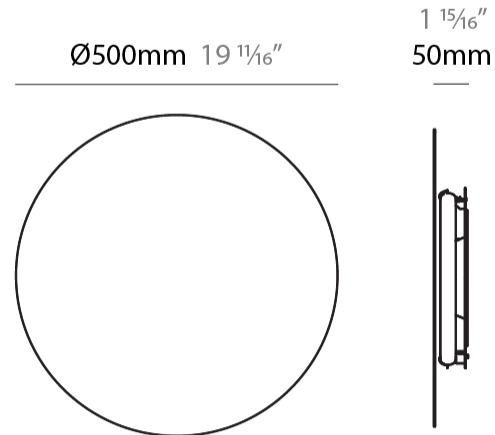

PROJECT
TYPE
SPECIFIER
QUANTITY
DATE

HOOP SURFACE

D52002-

base number   Finish
Options

1. To build a product code in our configurator select the specify button on the base model # product page
2. To build a manual product code on this datasheet choose from the options listed below in blue font and add the suffix to the base model #

GENERAL

Series: Hoop
Partner: Fambuena
Division: Design
Installation: Surface
Product Type: Wall Surface
Mounting Location: Wall
Light Distribution: Indirect

PHYSICAL

Shape: Round
Diameter (mm): 500
Diameter (in): 19 3/4
Extension (mm): 50
Extension (in): 1 15/16
Fixture Finish: WHI / BLK / BRA / PWT
Fixture Material: Metal

ELECTRICAL

Lamp Type: LED
Input Wattage (W): 29
Total Output Wattage (W): 25.6
Dimming: Non-Dimmable
Driver Included: Yes
Driver Location: Integrated
Driver Type: Constant Current - 120Vac
Driver Class: Class 2
Input Voltage (V): 120 - 277
Constant Current (MA): 700
Constant Voltage (V): 36.7
Upon Request: 0-10Vdc dimming / Phase dimming 120Vac / Non-dimming 120/277Vac

LED

Color Temperature (°K): 2700
Max. Delivered Lumen (lm): 2160
Nominal Lumen (lm): 3432
CRI: >80 CRI
Efficacy (lm/w): 133.8
Lamp Life (hrs): 50000

OPTICAL

RATINGS AND CERTIFICATIONS

Certified By: Certified for North American Standards
IP rating: IP20