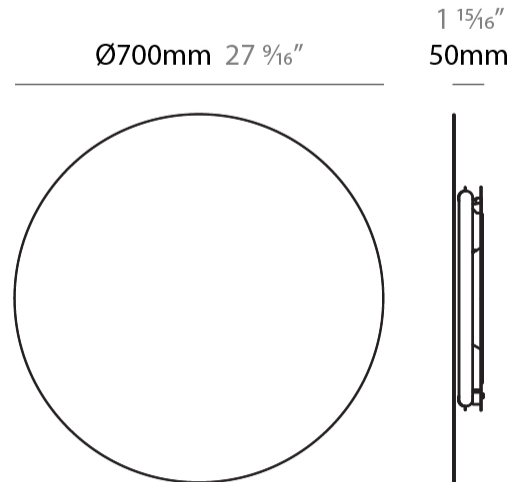

PROJECT
TYPE
SPECIFIER
QUANTITY
DATE

HOOP SURFACE

D52003-

base number   Finish
Options

1. To build a product code in our configurator select the specify button on the base model # product page
2. To build a manual product code on this datasheet choose from the options listed below in blue font and add the suffix to the base model #

GENERAL

Series: Hoop
Partner: Fambuena
Division: Design
Installation: Surface
Product Type: Wall Surface
Mounting Location: Wall
Light Distribution: Indirect

PHYSICAL

Shape: Round
Diameter (mm): 700
Diameter (in): 27 ⁹/₁₆
Extension (mm): 50
Extension (in): 1 ¹⁵/₁₆
Fixture Finish: WHI / BLK / BRA / PWT
Fixture Material: Metal

ELECTRICAL

Lamp Type: LED
Input Wattage (W): 29
Total Output Wattage (W): 25.6
Dimming: Non-Dimmable
Driver Included: Yes
Driver Location: Integrated
Driver Type: Constant Current - 120Vac
Driver Class: Class 2
Input Voltage (V): 120 - 277
Constant Current (MA): 700
Constant Voltage (V): 36.7
Upon Request: 0-10Vdc dimming / Phase dimming 120Vac / Non-dimming 120/277Vac

LED

Color Temperature (°K): 2700
Max. Delivered Lumen (lm): 2160
Nominal Lumen (lm): 3432
CRI: >80 CRI
Efficacy (lm/w): 133.8
Lamp Life (hrs): 50000

OPTICAL

RATINGS AND CERTIFICATIONS

Certified By: Certified for North American Standards
IP rating: IP20