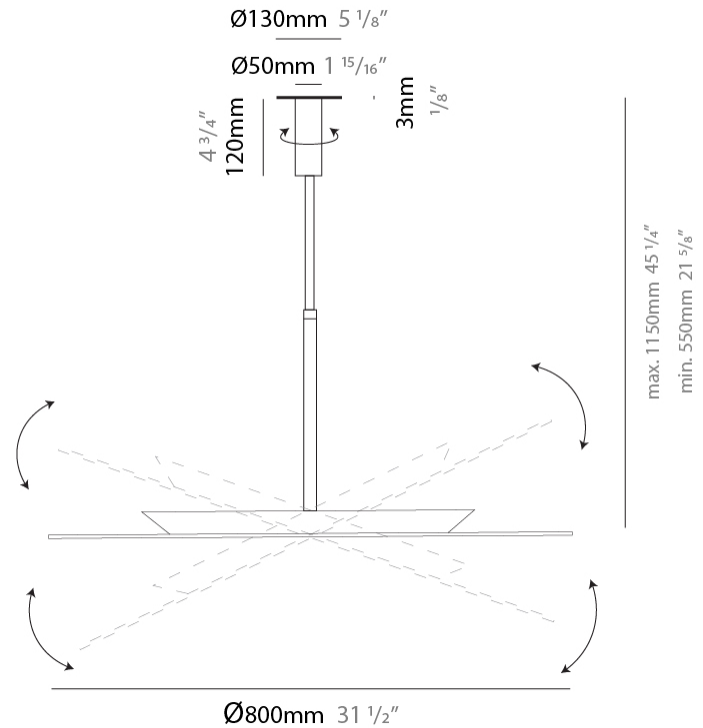

PROJECT	
TYPE	
SPECIFIER	
QUANTITY	
DATE	

HOOP SUSPENSION

D51001-

base number   Finish
Options

1. To build a product code in our configurator select the specify button on the base model # product page
2. To build a manual product code on this datasheet choose from the options listed below in blue font and add the suffix to the base model #

GENERAL

Series: Hoop
Partner: Fambuena
Division: Design
Installation: Suspension
Product Type: Pendant
Mounting Location: Ceiling
Light Distribution: Indirect

PHYSICAL

Shape: Round
Diameter (mm): 800
Diameter (in): 31 1/2
Height (mm): 550
Height (in): 21 5/8
Max. Overall Height (mm): 1150
Max. Overall Height (in): 45 1/4
Fixture Finish: [BLK](#) / [WHI](#) / [BBK](#) / [PWB](#) / [BRA](#) / [TBB](#) / [TWW](#)
Fixture Material: Metal

ELECTRICAL

Lamp Type: LED
Input Wattage (W): 17.8
Total Output Wattage (W): 15.7
Dimming: Non-Dimmable
Driver Included: Yes
Driver Location: Integrated
Driver Type: Constant Current - Universal
Driver Class: Class 1
Input Voltage (V): 120 - 277
Constant Current (mA): 350
Upon Request: 0-10Vdc dimming / Phase dimming 120Vac

LED

Color Temperature (°K): 2700
Nominal Lumen (lm): 2160
CRI: >80 CRI
Lamp Life (hrs): 50000

OPTICAL

RATINGS AND CERTIFICATIONS

Certified By: Certified for North American Standards
IP rating: IP20