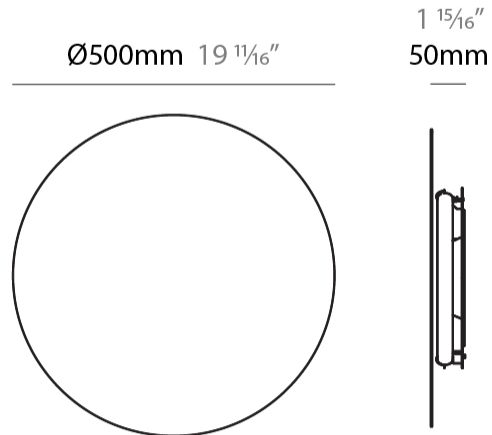

PROJECT
TYPE
SPECIFIER
QUANTITY
DATE

HOOP SURFACE

D52002-

base number   Finish
Options

1. To build a product code in our configurator select the specify button on the base model # product page
2. To build a manual product code on this datasheet choose from the options listed below in blue font and add the suffix to the base model #

GENERAL

Series: Hoop
Brand: Fambuena
Division: Design
Mounting Type: Surface
Mounting Location: Ceiling
Subcategory: Ambient

PHYSICAL

Shape: Round
Diameter (mm): 500
Diameter (in): 19 3/4
Extension (mm): 50
Extension (in): 1 15/16
Light Distribution: Indirect
Fixture Finish: WHI / BLK / BRA / PWT
Fixture Material: Metal

ELECTRICAL

Lamp Type: LED
Input Wattage (W): 29
Total Output Wattage (W): 25.6
Dimming: Non-Dimmable
Driver Included: Yes
Driver Location: Integrated
Driver Type: Constant Current - 120Vac
Driver Class: Class 2
Input Voltage (V): 120 - 277
Constant Current (MA): 700
Constant Voltage (V): 36.7
Upon Request: 0-10Vdc dimming / Phase dimming 120Vac / Non-dimming 120/277Vac

LED

Color Temperature (°K): 2700
Max. Delivered Lumen (lm): 2160
Nominal Lumen (lm): 3432
CRI: >80 CRI
Efficacy (lm/w): 133.8
Lamp Life (hrs): 50000

OPTICAL

RATINGS AND CERTIFICATIONS

Certified By: Certified for North American Standards
IP rating: IP20