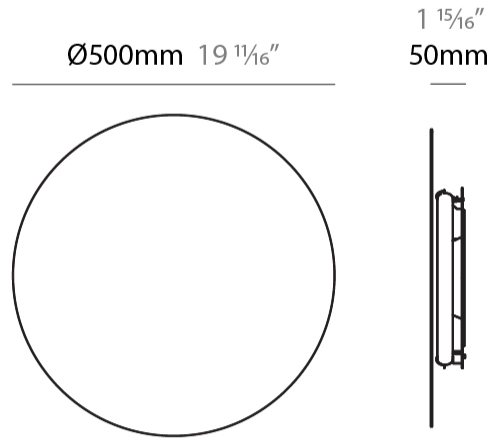

PROJECT
TYPE
SPECIFIER
QUANTITY
DATE

HOOP SURFACE

D52002-

base number   Finish
Options

1. To build a product code in our configurator select the specify button on the base model # product page
2. To build a manual product code on this datasheet choose from the options listed below in blue font and add the suffix to the base model #

GENERAL

Series: Hoop
Brand: Fambuena
Division: Design
Mounting Type: Surface
Mounting Location: Ceiling
Subcategory: Ambient

PHYSICAL

Shape: Round
Diameter (mm): 500
Diameter (in): 19 ³/₄
Extension (mm): 50
Extension (in): 1 ¹⁵/₁₆
Light Distribution: Indirect
Fixture Finish: WHI / BLK / BRA / PWT
Fixture Material: Metal

ELECTRICAL

Lamp Type: LED
Input Wattage (W): 29
Total Output Wattage (W): 25.6
Dimming: Non-Dimmable
Driver Included: Yes
Driver Location: Integrated
Driver Type: Constant Current - 120Vac
Driver Class: Class 2
Input Voltage (V): 120 - 277
Constant Current (MA): 700
Constant Voltage (V): 36.7
Upon Request: 0-10Vdc dimming / Phase dimming 120Vac / Non-dimming 120/277Vac

LED

Color Temperature (°K): 2700
Max. Delivered Lumen (lm): 2160
Nominal Lumen (lm): 3432
CRI: >80 CRI
Efficacy (lm/w): 133.8
Lamp Life (hrs): 50000

OPTICAL

RATINGS AND CERTIFICATIONS

Certified By: Certified for North American Standards
IP rating: IP20