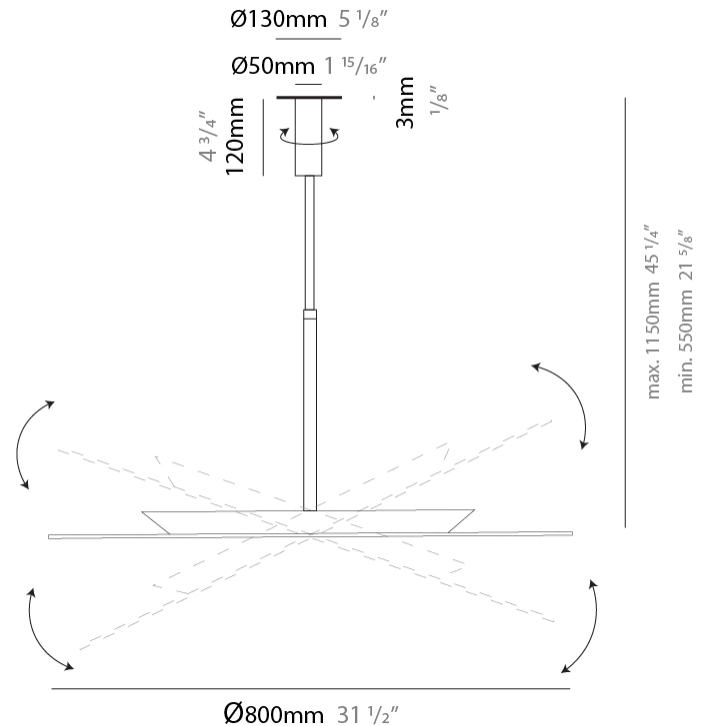

PROJECT	_____
TYPE	_____
SPECIFIER	_____
QUANTITY	_____
DATE	_____

HOOP SUSPENSION

D51001-

base number   Finish
Options

1. To build a product code in our configurator select the specify button on the base model # product page
2. To build a manual product code on this datasheet choose from the options listed below in blue font and add the suffix to the base model #

GENERAL

Series: Hoop
Brand: Fambuena
Division: Design
Mounting Type: Suspension
Mounting Location: Ceiling
Subcategory: Ambient

PHYSICAL

Shape: Round
Diameter (mm): 800
Diameter (in): 31 1/2
Height (mm): 550
Height (in): 21 5/8
Max. Overall Height (mm): 1150
Max. Overall Height (in): 45 1/4
Light Distribution: Indirect
Fixture Finish: [BLK](#) / [WHI](#) / [BBK](#) / [PWB](#) / [BRA](#) / [TBB](#) / [TWW](#)
Fixture Material: Metal

ELECTRICAL

Lamp Type: LED
Input Wattage (W): 17.8
Total Output Wattage (W): 15.7
Dimming: Non-Dimmable
Driver Included: Yes
Driver Location: Integrated
Driver Type: Constant Current - Universal
Driver Class: Class 1
Input Voltage (V): 120 - 277
Constant Current (mA): 350
Upon Request: 0-10Vdc dimming / Phase dimming 120Vac

LED

Color Temperature (°K): 2700
Nominal Lumen (lm): 2160
CRI: >80 CRI
Lamp Life (hrs): 50000

OPTICAL

RATINGS AND CERTIFICATIONS

Certified By: Certified for North American Standards
IP rating: IP20