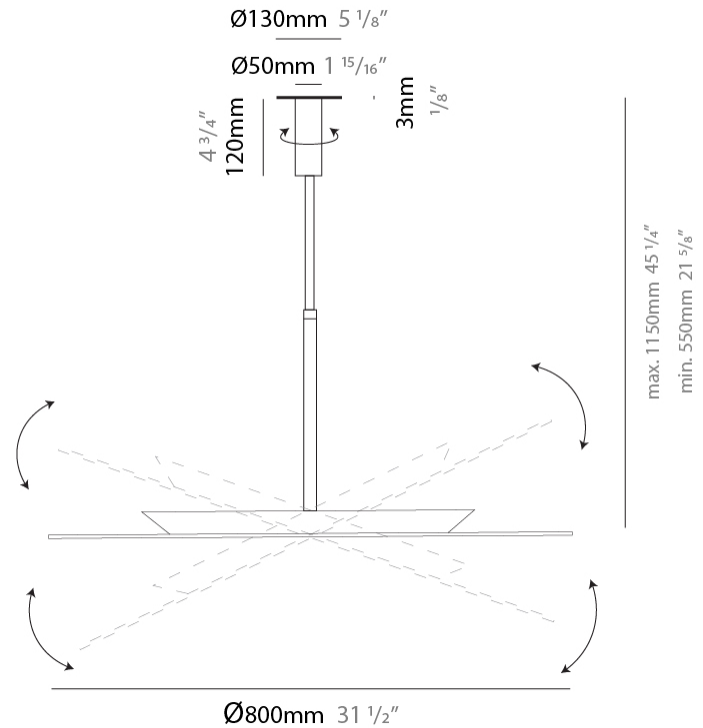

PROJECT	_____
TYPE	_____
SPECIFIER	_____
QUANTITY	_____
DATE	_____

HOOP SUSPENSION

D51001-

base number   Finish
Options

1. To build a product code in our configurator select the specify button on the base model # product page
2. To build a manual product code on this datasheet choose from the options listed below in blue font and add the suffix to the base model #

GENERAL

Series: Hoop
Partner: Fambuena
Division: Design
Installation: Suspension
Product Type: Pendant
Mounting Location: Ceiling
Light Distribution: Indirect

PHYSICAL

Shape: Round
Diameter (mm): 800
Diameter (in): 31 1/2
Height (mm): 550
Height (in): 21 5/8
Max. Overall Height (mm): 1150
Max. Overall Height (in): 45 1/4
Fixture Finish: [BLK](#) / [WHI](#) / [BBK](#) / [PWB](#) / [BRA](#) / [TBB](#) / [TWW](#)
Fixture Material: Metal

ELECTRICAL

Lamp Type: LED
Input Wattage (W): 17.8
Total Output Wattage (W): 15.7
Dimming: Non-Dimmable
Driver Included: Yes
Driver Location: Integrated
Driver Type: Constant Current - Universal
Driver Class: Class 1
Input Voltage (V): 120 - 277
Constant Current (mA): 350
Upon Request: 0-10Vdc dimming / Phase dimming 120Vac

LED

Color Temperature (°K): 2700
Nominal Lumen (lm): 2160
CRI: >80 CRI
Lamp Life (hrs): 50000

OPTICAL

RATINGS AND CERTIFICATIONS

Certified By: Certified for North American Standards
IP rating: IP20