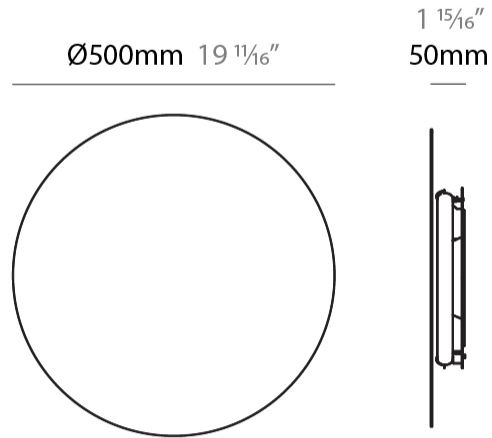

PROJECT
TYPE
SPECIFIER
QUANTITY
DATE

HOOP SURFACE

D52002-

base number   Finish
Options

1. To build a product code in our configurator select the specify button on the base model # product page
2. To build a manual product code on this datasheet choose from the options listed below in blue font and add the suffix to the base model #

GENERAL

Series: Hoop
Brand: Fambuena
Division: Design
Mounting Type: Surface
Mounting Location: Ceiling
Subcategory: Ambient

PHYSICAL

Shape: Round
Diameter (mm): 500
Diameter (in): 19 3/4
Extension (mm): 50
Extension (in): 1 15/16
Light Distribution: Indirect
Fixture Finish: WHI / BLK / BRA / PWT
Fixture Material: Metal

ELECTRICAL

Lamp Type: LED
Input Wattage (W): 29
Total Output Wattage (W): 25.6
Dimming: Non-Dimmable
Driver Included: Yes
Driver Location: Integrated
Driver Type: Constant Current - 120Vac
Driver Class: Class 2
Input Voltage (V): 120 - 277
Constant Current (MA): 700
Constant Voltage (V): 36.7
Upon Request: 0-10Vdc dimming / Phase dimming 120Vac / Non-dimming 120/277Vac

LED

Color Temperature (°K): 2700
Max. Delivered Lumen (lm): 2160
Nominal Lumen (lm): 3432
CRI: >80 CRI
Efficacy (lm/w): 133.8
Lamp Life (hrs): 50000

OPTICAL

RATINGS AND CERTIFICATIONS

Certified By: Certified for North American Standards
IP rating: IP20