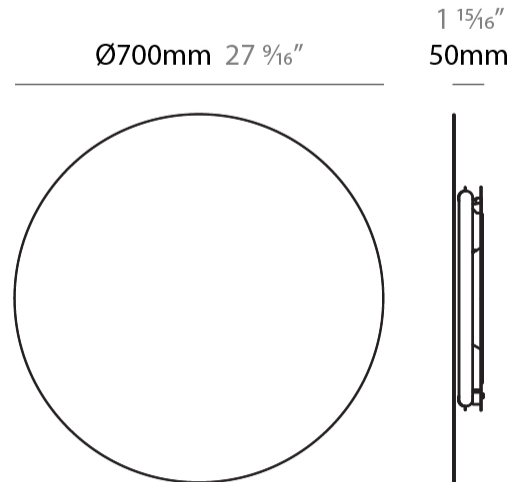

1. To build a product code in our configurator select the specify button on the base model # product page
2. To build a manual product code on this datasheet choose from the options listed below in blue font and add the suffix to the base model #

GENERAL

Series: Hoop _____
Partner: Fambuena _____
Division: Design _____
Installation: Surface _____
Product Type: Wall Surface _____
Mounting Location: Wall _____
Light Distribution: Indirect _____

PHYSICAL

Shape: Round _____
Diameter (mm): 700 _____
Diameter (in): 27 ⁹/₁₆ _____
Extension (mm): 50 _____
Extension (in): 1 ¹⁵/₁₆ _____
Fixture Finish: WHI / BLK / BRA / PWT _____
Fixture Material: Metal _____

ELECTRICAL

Lamp Type: LED _____
Input Wattage (W): 29 _____
Total Output Wattage (W): 25.6 _____
Dimming: Non-Dimmable _____
Driver Included: Yes _____
Driver Location: Integrated _____
Driver Type: Constant Current - 120Vac _____
Driver Class: Class 2 _____
Input Voltage (V): 120 - 277 _____
Constant Current (MA): 700 _____
Constant Voltage (V): 36.7 _____
Upon Request: 0-10Vdc dimming / Phase dimming 120Vac / Non-dimming 120/277Vac _____

LED

Color Temperature (°K): 2700 _____
Max. Delivered Lumen (lm): 2160 _____
Nominal Lumen (lm): 3432 _____
CRI: >80 CRI _____
Efficacy (lm/w): 133.8 _____
Lamp Life (hrs): 50000 _____

OPTICAL

RATINGS AND CERTIFICATIONS

Certified By: Certified for North American Standards _____
IP rating: IP20 _____