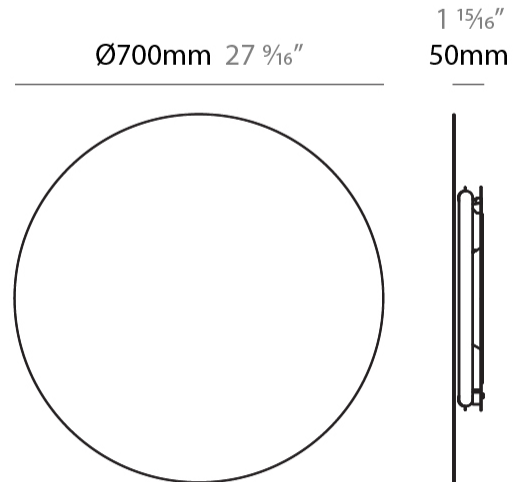

base number   Finish
Options

1. To build a product code in our configurator select the specify button on the base model # product page
2. To build a manual product code on this datasheet choose from the options listed below in blue font and add the suffix to the base model #

GENERAL

Series: Hoop _____
Brand: Fambuena _____
Division: Design _____
Mounting Type: Surface _____
Mounting Location: Ceiling _____
Subcategory: Ambient _____

PHYSICAL

Shape: Round _____
Diameter (mm): 700 _____
Diameter (in): 27 ⁹/₁₆ _____
Extension (mm): 50 _____
Extension (in): 1 ¹⁵/₁₆ _____
Light Distribution: Indirect _____
Fixture Finish: WHI / BLK / BRA / PWT _____
Fixture Material: Metal _____

ELECTRICAL

Lamp Type: LED _____
Input Wattage (W): 29 _____
Total Output Wattage (W): 25.6 _____
Dimming: Non-Dimmable _____
Driver Included: Yes _____
Driver Location: Integrated _____
Driver Type: Constant Current - 120Vac _____
Driver Class: Class 2 _____
Input Voltage (V): 120 - 277 _____
Constant Current (MA): 700 _____
Constant Voltage (V): 36.7 _____
Upon Request: 0-10Vdc dimming / Phase dimming 120Vac / Non-dimming 120/277Vac _____

LED

Color Temperature (°K): 2700 _____
Max. Delivered Lumen (lm): 2160 _____
Nominal Lumen (lm): 3432 _____
CRI: >80 CRI _____
Efficacy (lm/w): 133.8 _____
Lamp Life (hrs): 50000 _____

OPTICAL

RATINGS AND CERTIFICATIONS

Certified By: Certified for North American Standards _____
IP rating: IP20 _____