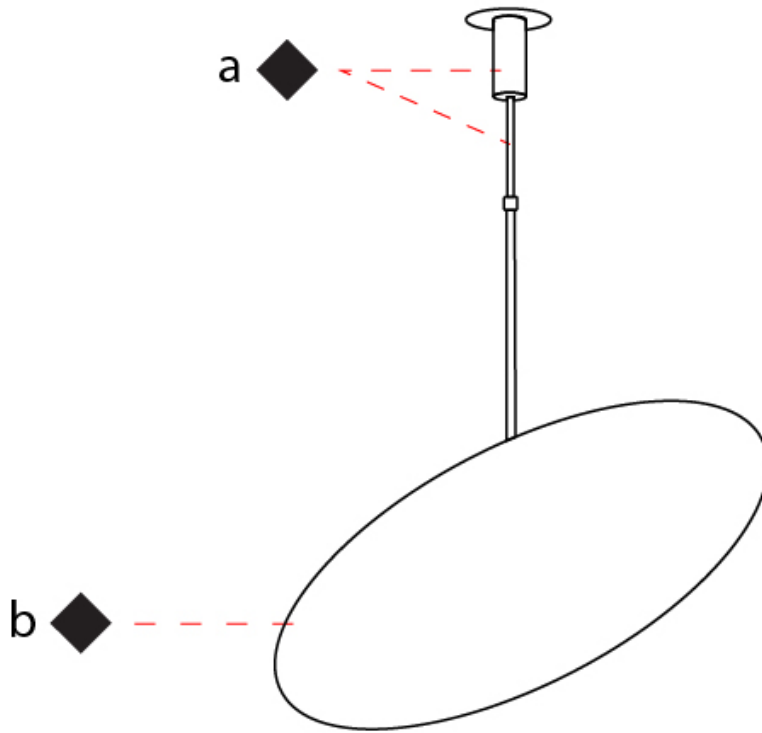

HOOP SUSPENSION

D51001-

PROJECT _____

TYPE _____

SPECIFIER _____

QUANTITY _____

DATE _____

D