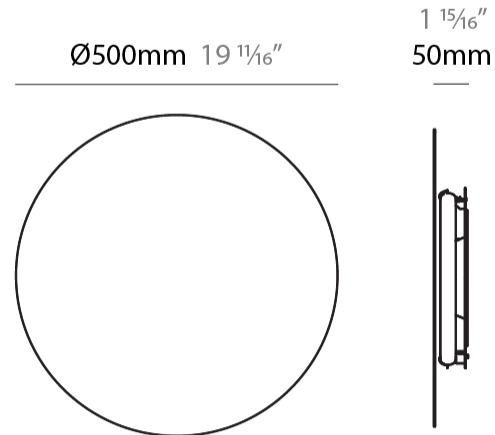

1. To build a product code in our configurator select the specify button on the base model # product page
2. To build a manual product code on this datasheet choose from the options listed below in blue font and add the suffix to the base model #

GENERAL

Series: Hoop _____
Partner: Fambuena _____
Division: Design _____
Installation: Surface _____
Product Type: Wall Surface _____
Mounting Location: Wall _____
Light Distribution: Indirect _____

PHYSICAL

Shape: Round _____
Diameter (mm): 500 _____
Diameter (in): 19 3/4 _____
Extension (mm): 50 _____
Extension (in): 1 15/16 _____
Fixture Finish: WHI / BLK / BRA / PWT _____
Fixture Material: Metal _____

ELECTRICAL

Lamp Type: LED _____
Input Wattage (W): 29 _____
Total Output Wattage (W): 25.6 _____
Dimming: Non-Dimmable _____
Driver Included: Yes _____
Driver Location: Integrated _____
Driver Type: Constant Current - 120Vac _____
Driver Class: Class 2 _____
Input Voltage (V): 120 - 277 _____
Constant Current (MA): 700 _____
Constant Voltage (V): 36.7 _____
Upon Request: 0-10Vdc dimming / Phase dimming 120Vac / Non-dimming 120/277Vac _____

LED

Color Temperature (°K): 2700 _____
Max. Delivered Lumen (lm): 2160 _____
Nominal Lumen (lm): 3432 _____
CRI: >80 CRI _____
Efficacy (lm/w): 133.8 _____
Lamp Life (hrs): 50000 _____

OPTICAL

RATINGS AND CERTIFICATIONS

Certified By: Certified for North American Standards _____
IP rating: IP20 _____