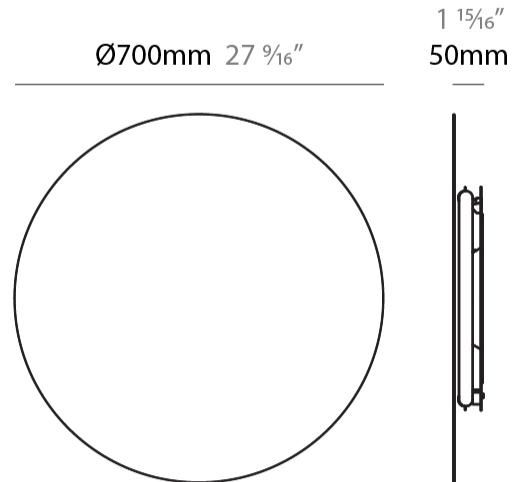

PROJECT
TYPE
SPECIFIER
QUANTITY
DATE

HOOP SURFACE

D52003-

base number   Finish
Options

1. To build a product code in our configurator select the specify button on the base model # product page
2. To build a manual product code on this datasheet choose from the options listed below in blue font and add the suffix to the base model #

GENERAL

Series: Hoop
Brand: Fambuena
Division: Design
Mounting Type: Surface
Mounting Location: Ceiling
Subcategory: Ambient

PHYSICAL

Shape: Round
Diameter (mm): 700
Diameter (in): 27 ⁹/₁₆
Extension (mm): 50
Extension (in): 1 ¹⁵/₁₆
Light Distribution: Indirect
Fixture Finish: WHI / BLK / BRA / PWT
Fixture Material: Metal

ELECTRICAL

Lamp Type: LED
Input Wattage (W): 29
Total Output Wattage (W): 25.6
Dimming: Non-Dimmable
Driver Included: Yes
Driver Location: Integrated
Driver Type: Constant Current - 120Vac
Driver Class: Class 2
Input Voltage (V): 120 - 277
Constant Current (MA): 700
Constant Voltage (V): 36.7
Upon Request: 0-10Vdc dimming / Phase dimming 120Vac / Non-dimming 120/277Vac

LED

Color Temperature (°K): 2700
Max. Delivered Lumen (lm): 2160
Nominal Lumen (lm): 3432
CRI: >80 CRI
Efficacy (lm/w): 133.8
Lamp Life (hrs): 50000

OPTICAL

RATINGS AND CERTIFICATIONS

Certified By: Certified for North American Standards
IP rating: IP20