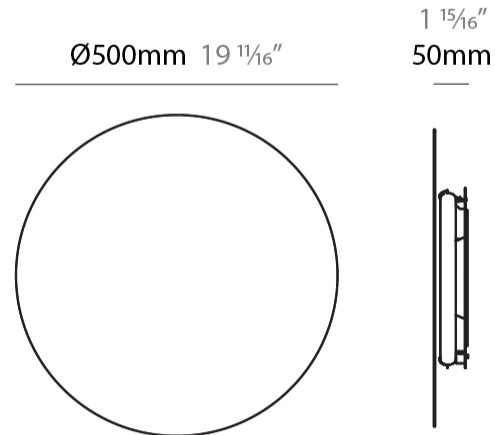

PROJECT
TYPE
SPECIFIER
QUANTITY
DATE

HOOP SURFACE

D52002-

base number   Finish
Options

1. To build a product code in our configurator select the specify button on the base model # product page
2. To build a manual product code on this datasheet choose from the options listed below in blue font and add the suffix to the base model #

GENERAL

Series: Hoop
Brand: Fambuena
Division: Design
Mounting Type: Surface
Mounting Location: Ceiling
Subcategory: Ambient

PHYSICAL

Shape: Round
Diameter (mm): 500
Diameter (in): 19 3/4
Extension (mm): 50
Extension (in): 1 15/16
Light Distribution: Indirect
Fixture Finish: WHI / BLK / BRA / PWT
Fixture Material: Metal

ELECTRICAL

Lamp Type: LED
Input Wattage (W): 29
Total Output Wattage (W): 25.6
Dimming: Non-Dimmable
Driver Included: Yes
Driver Location: Integrated
Driver Type: Constant Current - 120Vac
Driver Class: Class 2
Input Voltage (V): 120 - 277
Constant Current (MA): 700
Constant Voltage (V): 36.7
Upon Request: 0-10Vdc dimming / Phase dimming 120Vac / Non-dimming 120/277Vac

LED

Color Temperature (°K): 2700
Max. Delivered Lumen (lm): 2160
Nominal Lumen (lm): 3432
CRI: >80 CRI
Efficacy (lm/w): 133.8
Lamp Life (hrs): 50000

OPTICAL

RATINGS AND CERTIFICATIONS

Certified By: Certified for North American Standards
IP rating: IP20