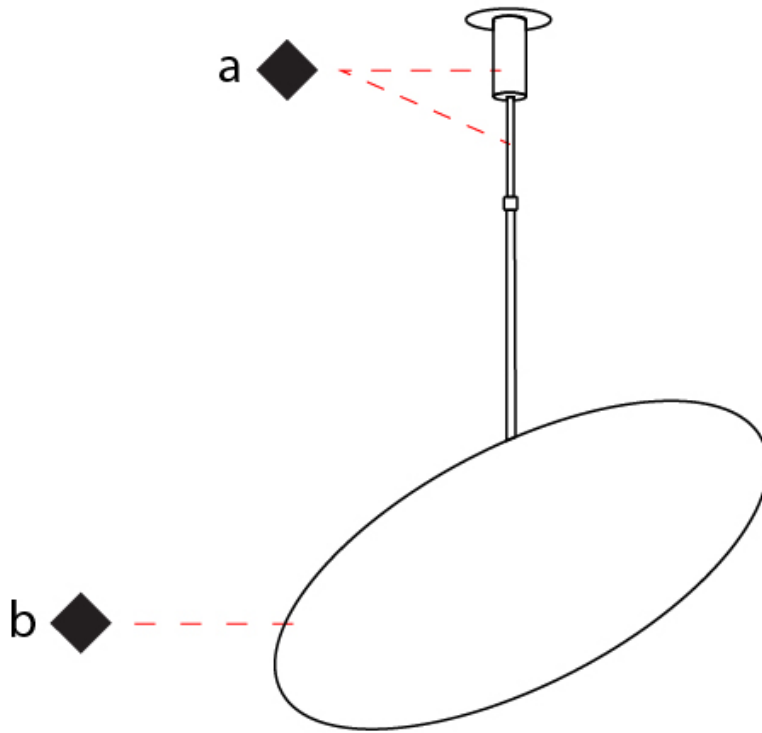

HOOP SUSPENSION

D51000-

PROJECT	_____
TYPE	_____
SPECIFIER	_____
QUANTITY	_____
DATE	_____