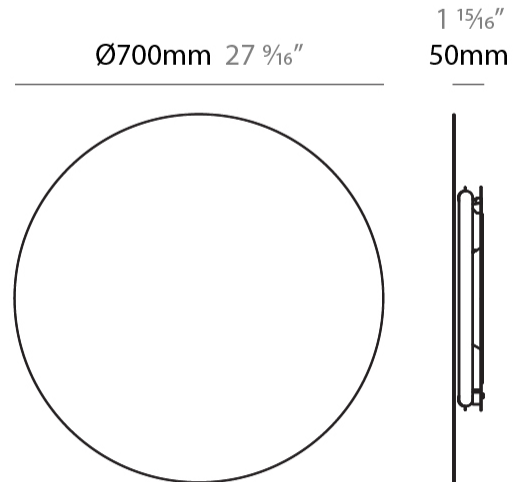

PROJECT
TYPE
SPECIFIER
QUANTITY
DATE

HOOP SURFACE

D52003-

base number   Finish
Options

1. To build a product code in our configurator select the specify button on the base model # product page
2. To build a manual product code on this datasheet choose from the options listed below in blue font and add the suffix to the base model #

GENERAL

Series: Hoop
Brand: Fambuena
Division: Design
Mounting Type: Surface
Mounting Location: Ceiling
Subcategory: Ambient

PHYSICAL

Shape: Round
Diameter (mm): 700
Diameter (in): 27 ⁹/₁₆
Extension (mm): 50
Extension (in): 1 ¹⁵/₁₆
Light Distribution: Indirect
Fixture Finish: WHI / BLK / BRA / PWT
Fixture Material: Metal

ELECTRICAL

Lamp Type: LED
Input Wattage (W): 29
Total Output Wattage (W): 25.6
Dimming: Non-Dimmable
Driver Included: Yes
Driver Location: Integrated
Driver Type: Constant Current - 120Vac
Driver Class: Class 2
Input Voltage (V): 120 - 277
Constant Current (MA): 700
Constant Voltage (V): 36.7
Upon Request: 0-10Vdc dimming / Phase dimming 120Vac / Non-dimming 120/277Vac

LED

Color Temperature (°K): 2700
Max. Delivered Lumen (lm): 2160
Nominal Lumen (lm): 3432
CRI: >80 CRI
Efficacy (lm/w): 133.8
Lamp Life (hrs): 50000

OPTICAL

RATINGS AND CERTIFICATIONS

Certified By: Certified for North American Standards
IP rating: IP20