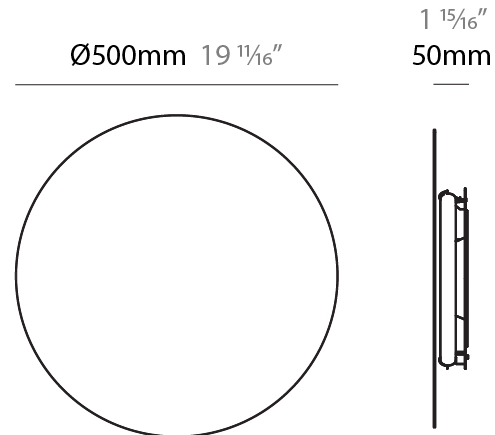

1. To build a product code in our configurator select the specify button on the base model # product page
2. To build a manual product code on this datasheet choose from the options listed below in blue font and add the suffix to the base model #

GENERAL

Series: Hoop _____
Brand: Fambuena _____
Division: Design _____
Mounting Type: Surface _____
Mounting Location: Ceiling _____
Subcategory: Ambient _____

PHYSICAL

Shape: Round _____
Diameter (mm): 500 _____
Diameter (in): 19 ³/₄ _____
Extension (mm): 50 _____
Extension (in): 1 ¹⁵/₁₆ _____
Light Distribution: Indirect _____
[Fixture Finish: WHI / BLK / BRA / PWT](#) _____
Fixture Material: Metal _____

ELECTRICAL

Lamp Type: LED _____
Input Wattage (W): 29 _____
Total Output Wattage (W): 25.6 _____
Dimming: Non-Dimmable _____
Driver Included: Yes _____
Driver Location: Integrated _____
Driver Type: Constant Current - 120Vac _____
Driver Class: Class 2 _____
Input Voltage (V): 120 - 277 _____
Constant Current (MA): 700 _____
Constant Voltage (V): 36.7 _____
Upon Request: 0-10Vdc dimming / Phase dimming 120Vac / Non-dimming 120/277Vac _____

LED

Color Temperature (°K): 2700 _____
Max. Delivered Lumen (lm): 2160 _____
Nominal Lumen (lm): 3432 _____
CRI: >80 CRI _____
Efficacy (lm/w): 133.8 _____
Lamp Life (hrs): 50000 _____

OPTICAL

RATINGS AND CERTIFICATIONS

Certified By: Certified for North American Standards _____
IP rating: IP20 _____