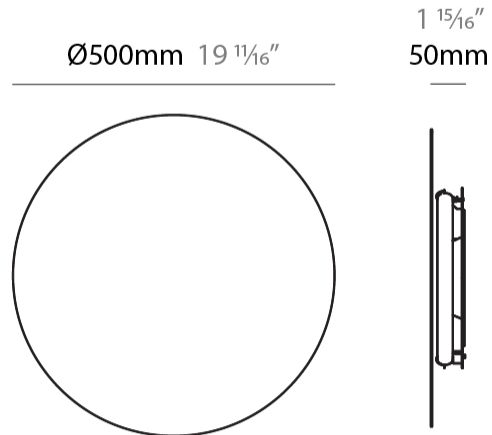

PROJECT
TYPE
SPECIFIER
QUANTITY
DATE

HOOP SURFACE

D52002-

base number   Finish
Options

1. To build a product code in our configurator select the specify button on the base model # product page
2. To build a manual product code on this datasheet choose from the options listed below in blue font and add the suffix to the base model #

GENERAL

Series: Hoop
Brand: Fambuena
Division: Design
Mounting Type: Surface
Mounting Location: Ceiling
Subcategory: Ambient

PHYSICAL

Shape: Round
Diameter (mm): 500
Diameter (in): 19 ³/₄
Extension (mm): 50
Extension (in): 1 ¹⁵/₁₆
Light Distribution: Indirect
Fixture Finish: WHI / BLK / BRA / PWT
Fixture Material: Metal

ELECTRICAL

Lamp Type: LED
Input Wattage (W): 29
Total Output Wattage (W): 25.6
Dimming: Non-Dimmable
Driver Included: Yes
Driver Location: Integrated
Driver Type: Constant Current - 120Vac
Driver Class: Class 2
Input Voltage (V): 120 - 277
Constant Current (MA): 700
Constant Voltage (V): 36.7
Upon Request: 0-10Vdc dimming / Phase dimming 120Vac / Non-dimming 120/277Vac

LED

Color Temperature (°K): 2700
Max. Delivered Lumen (lm): 2160
Nominal Lumen (lm): 3432
CRI: >80 CRI
Efficacy (lm/w): 133.8
Lamp Life (hrs): 50000

OPTICAL

RATINGS AND CERTIFICATIONS

Certified By: Certified for North American Standards
IP rating: IP20