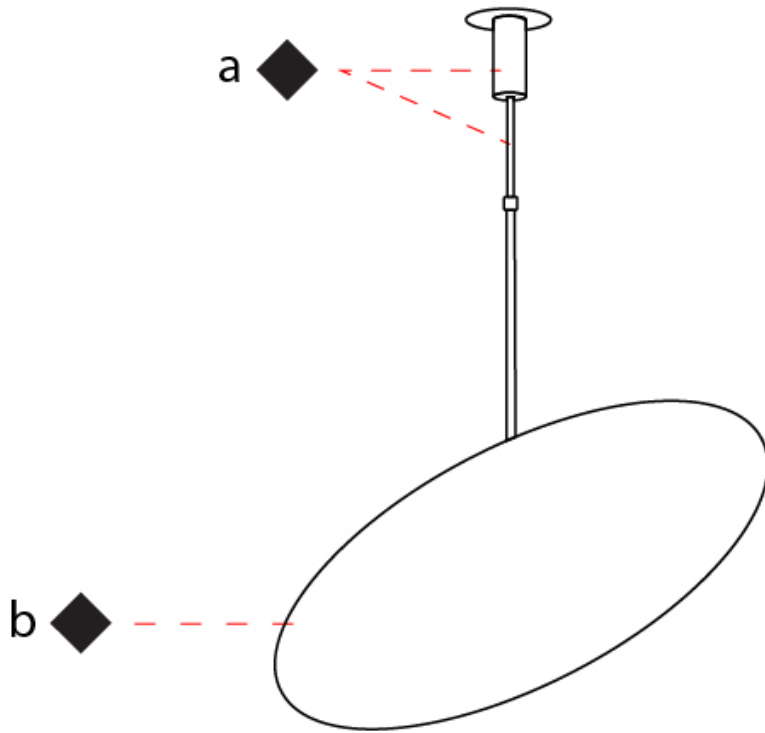

HOOP SUSPENSION

D51000-

PROJECT	_____
TYPE	_____
SPECIFIER	_____
QUANTITY	_____
DATE	_____