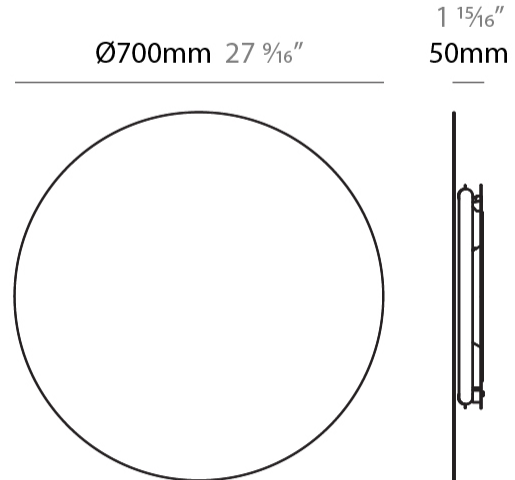

base number   Finish
Options

1. To build a product code in our configurator select the specify button on the base model # product page
2. To build a manual product code on this datasheet choose from the options listed below in blue font and add the suffix to the base model #

GENERAL

Series: Hoop _____
Brand: Fambuena _____
Division: Design _____
Mounting Type: Surface _____
Mounting Location: Ceiling _____
Subcategory: Ambient _____

PHYSICAL

Shape: Round _____
Diameter (mm): 700 _____
Diameter (in): 27 ⁹/₁₆ _____
Extension (mm): 50 _____
Extension (in): 1 ¹⁵/₁₆ _____
Light Distribution: Indirect _____
Fixture Finish: WHI / BLK / BRA / PWT _____
Fixture Material: Metal _____

ELECTRICAL

Lamp Type: LED _____
Input Wattage (W): 29 _____
Total Output Wattage (W): 25.6 _____
Dimming: Non-Dimmable _____
Driver Included: Yes _____
Driver Location: Integrated _____
Driver Type: Constant Current - 120Vac _____
Driver Class: Class 2 _____
Input Voltage (V): 120 - 277 _____
Constant Current (MA): 700 _____
Constant Voltage (V): 36.7 _____
Upon Request: 0-10Vdc dimming / Phase dimming 120Vac / Non-dimming 120/277Vac _____

LED

Color Temperature (°K): 2700 _____
Max. Delivered Lumen (lm): 2160 _____
Nominal Lumen (lm): 3432 _____
CRI: >80 CRI _____
Efficacy (lm/w): 133.8 _____
Lamp Life (hrs): 50000 _____

OPTICAL

RATINGS AND CERTIFICATIONS

Certified By: Certified for North American Standards _____
IP rating: IP20 _____