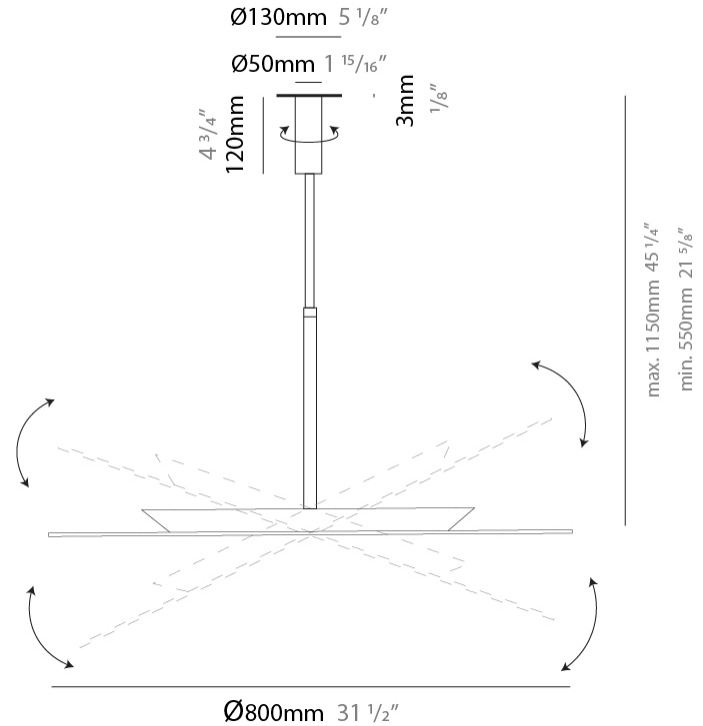

PROJECT	_____
TYPE	_____
SPECIFIER	_____
QUANTITY	_____
DATE	_____

HOOP SUSPENSION

D51001-

base number   Finish
Options

1. To build a product code in our configurator select the specify button on the base model # product page
2. To build a manual product code on this datasheet choose from the options listed below in blue font and add the suffix to the base model #

GENERAL

Series: Hoop
Brand: Fambuena
Division: Design
Mounting Type: Suspension
Mounting Location: Ceiling
Subcategory: Ambient

PHYSICAL

Shape: Round
Diameter (mm): 800
Diameter (in): 31 1/2
Height (mm): 550
Height (in): 21 5/8
Max. Overall Height (mm): 1150
Max. Overall Height (in): 45 1/4
Light Distribution: Indirect
Fixture Finish: [BLK](#) / [WHI](#) / [BBK](#) / [PWB](#) / [BRA](#) / [TBB](#) / [TWW](#)
Fixture Material: Metal

ELECTRICAL

Lamp Type: LED
Input Wattage (W): 17.8
Total Output Wattage (W): 15.7
Dimming: Non-Dimmable
Driver Included: Yes
Driver Location: Integrated
Driver Type: Constant Current - Universal
Driver Class: Class 1
Input Voltage (V): 120 - 277
Constant Current (mA): 350
Upon Request: 0-10Vdc dimming / Phase dimming 120Vac

LED

Color Temperature (°K): 2700
Nominal Lumen (lm): 2160
CRI: >80 CRI
Lamp Life (hrs): 50000

OPTICAL

RATINGS AND CERTIFICATIONS

Certified By: Certified for North American Standards
IP rating: IP20