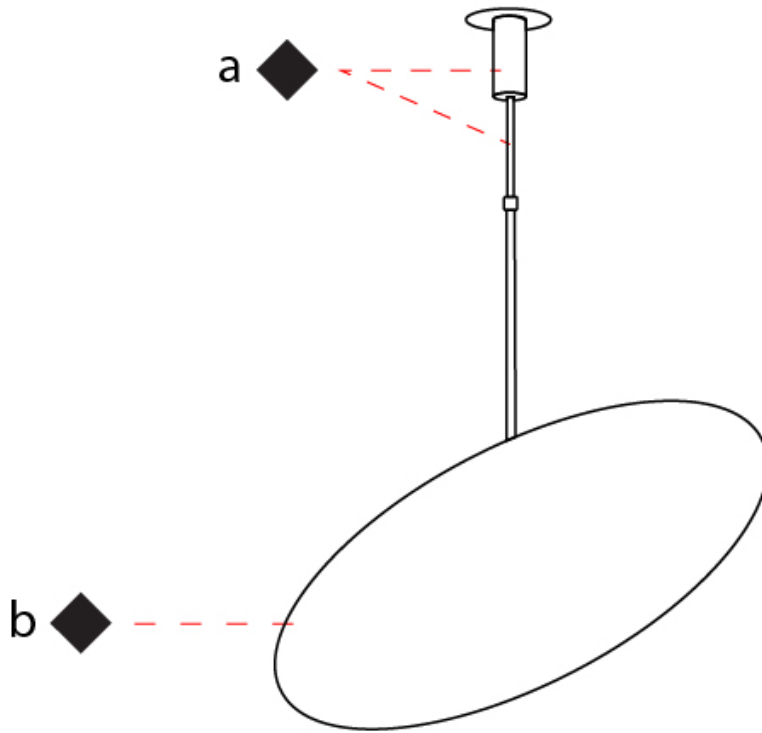

HOOP SUSPENSION

D51001-

PROJECT
TYPE
SPECIFIER
QUANTITY
DATE

D