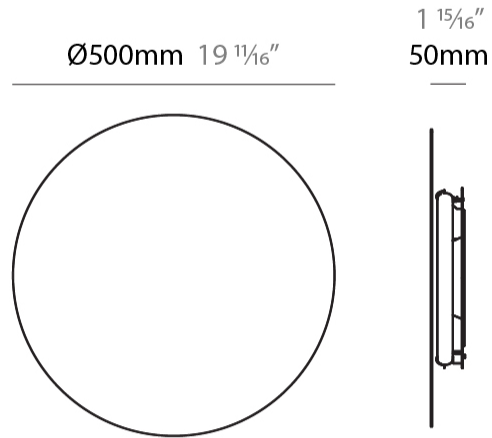

PROJECT
TYPE
SPECIFIER
QUANTITY
DATE

HOOP SURFACE

D52002-

base number   Finish
Options

1. To build a product code in our configurator select the specify button on the base model # product page
2. To build a manual product code on this datasheet choose from the options listed below in blue font and add the suffix to the base model #

GENERAL

Series: Hoop
Brand: Fambuena
Division: Design
Mounting Type: Surface
Mounting Location: Ceiling
Subcategory: Ambient

PHYSICAL

Shape: Round
Diameter (mm): 500
Diameter (in): 19 ³/₄
Extension (mm): 50
Extension (in): 1 ¹⁵/₁₆
Light Distribution: Indirect
Fixture Finish: WHI / BLK / BRA / PWT
Fixture Material: Metal

ELECTRICAL

Lamp Type: LED
Input Wattage (W): 29
Total Output Wattage (W): 25.6
Dimming: Non-Dimmable
Driver Included: Yes
Driver Location: Integrated
Driver Type: Constant Current - 120Vac
Driver Class: Class 2
Input Voltage (V): 120 - 277
Constant Current (MA): 700
Constant Voltage (V): 36.7
Upon Request: 0-10Vdc dimming / Phase dimming 120Vac / Non-dimming 120/277Vac

LED

Color Temperature (°K): 2700
Max. Delivered Lumen (lm): 2160
Nominal Lumen (lm): 3432
CRI: >80 CRI
Efficacy (lm/w): 133.8
Lamp Life (hrs): 50000

OPTICAL

RATINGS AND CERTIFICATIONS

Certified By: Certified for North American Standards
IP rating: IP20