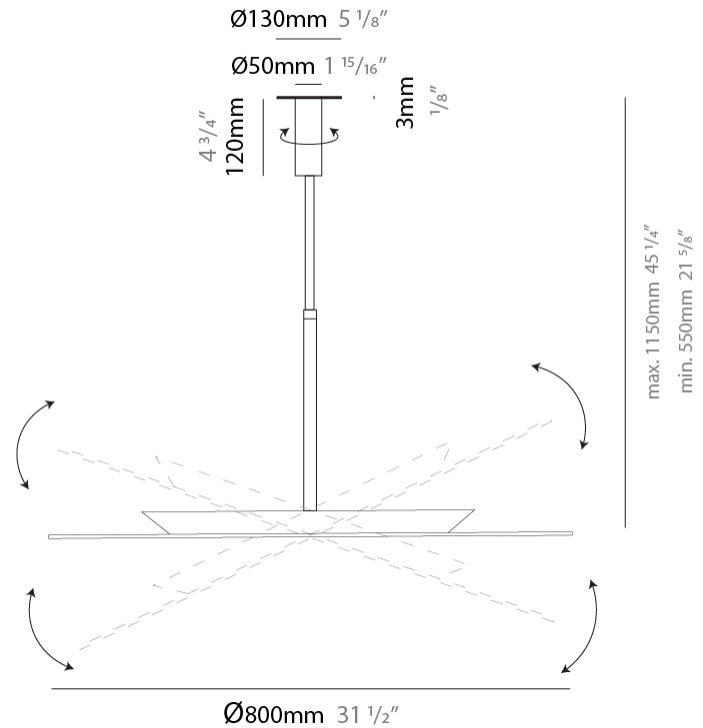

PROJECT	
TYPE	
SPECIFIER	
QUANTITY	
DATE	

HOOP SUSPENSION

D51001-

base number   Finish
Options

1. To build a product code in our configurator select the specify button on the base model # product page
2. To build a manual product code on this datasheet choose from the options listed below in blue font and add the suffix to the base model #

GENERAL

Series: Hoop
Brand: Fambuena
Division: Design
Mounting Type: Suspension
Mounting Location: Ceiling
Subcategory: Ambient

PHYSICAL

Shape: Round
Diameter (mm): 800
Diameter (in): 31 1/2
Height (mm): 550
Height (in): 21 5/8
Max. Overall Height (mm): 1150
Max. Overall Height (in): 45 1/4
Light Distribution: Indirect
Fixture Finish: [BLK](#) / [WHI](#) / [BBK](#) / [PWB](#) / [BRA](#) / [TBB](#) / [TWW](#)
Fixture Material: Metal

ELECTRICAL

Lamp Type: LED
Input Wattage (W): 17.8
Total Output Wattage (W): 15.7
Dimming: Non-Dimmable
Driver Included: Yes
Driver Location: Integrated
Driver Type: Constant Current - Universal
Driver Class: Class 1
Input Voltage (V): 120 - 277
Constant Current (mA): 350
Upon Request: 0-10Vdc dimming / Phase dimming 120Vac

LED

Color Temperature (°K): 2700
Nominal Lumen (lm): 2160
CRI: >80 CRI
Lamp Life (hrs): 50000

OPTICAL

RATINGS AND CERTIFICATIONS

Certified By: Certified for North American Standards
IP rating: IP20