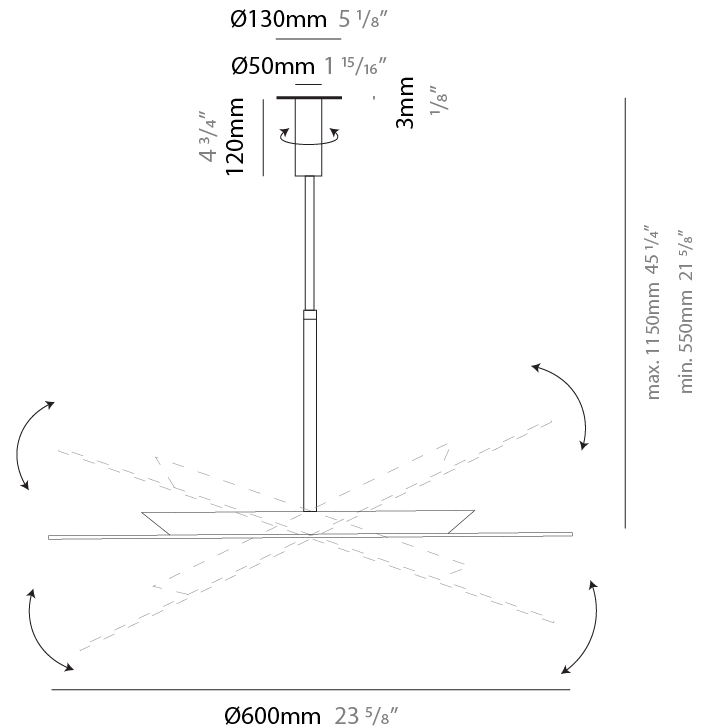

PROJECT	
TYPE	
SPECIFIER	
QUANTITY	
DATE	

HOOP SUSPENSION

D51000-

base number   Finish
Options

1. To build a product code in our configurator select the specify button on the base model # product page
2. To build a manual product code on this datasheet choose from the options listed below in blue font and add the suffix to the base model #

GENERAL

Series: Hoop
Brand: Fambuena
Division: Design
Mounting Type: Suspension
Mounting Location: Ceiling
Subcategory: Ambient

PHYSICAL

Shape: Round
Diameter (mm): 600
Diameter (in): 23 5/8
Height (mm): 550
Height (in): 21 5/8
Max. Overall Height (mm): 1150
Max. Overall Height (in): 45 1/4
Light Distribution: Indirect
Fixture Finish: [BLK](#) / [WHI](#) / [BBK](#) / [PWB](#) / [BRA](#) / [TBB](#) / [TWW](#)
Fixture Material: Metal

ELECTRICAL

Lamp Type: LED
Input Wattage (W): 17.8
Total Output Wattage (W): 15.7
Dimming: Non-Dimmable
Driver Included: Yes
Driver Location: Integrated
Driver Type: Constant Current - Universal
Driver Class: Class 1
Input Voltage (V): 120 - 277
Constant Current (mA): 350
Upon Request: 0-10Vdc dimming / Phase dimming 120Vac

LED

Color Temperature (°K): 2700
Nominal Lumen (lm): 1440
CRI: >80 CRI
Lamp Life (hrs): 50000

OPTICAL

RATINGS AND CERTIFICATIONS

Certified By: Certified for North American Standards
IP rating: IP20