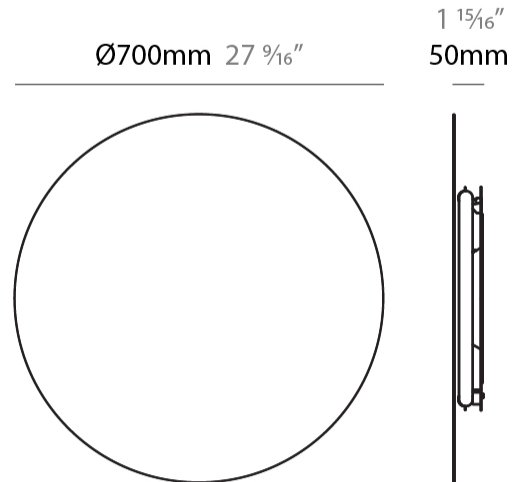

1. To build a product code in our configurator select the specify button on the base model # product page
2. To build a manual product code on this datasheet choose from the options listed below in blue font and add the suffix to the base model #

GENERAL

Series: Hoop _____
Brand: Fambuena _____
Division: Design _____
Mounting Type: Surface _____
Mounting Location: Ceiling _____
Subcategory: Ambient _____

PHYSICAL

Shape: Round _____
Diameter (mm): 700 _____
Diameter (in): 27 ⁹/₁₆ _____
Extension (mm): 50 _____
Extension (in): 1 ¹⁵/₁₆ _____
Light Distribution: Indirect _____
Fixture Finish: WHI / BLK / BRA / PWT _____
Fixture Material: Metal _____

ELECTRICAL

Lamp Type: LED _____
Input Wattage (W): 29 _____
Total Output Wattage (W): 25.6 _____
Dimming: Non-Dimmable _____
Driver Included: Yes _____
Driver Location: Integrated _____
Driver Type: Constant Current - 120Vac _____
Driver Class: Class 2 _____
Input Voltage (V): 120 - 277 _____
Constant Current (MA): 700 _____
Constant Voltage (V): 36.7 _____
Upon Request: 0-10Vdc dimming / Phase dimming 120Vac / Non-dimming 120/277Vac _____

LED

Color Temperature (°K): 2700 _____
Max. Delivered Lumen (lm): 2160 _____
Nominal Lumen (lm): 3432 _____
CRI: >80 CRI _____
Efficacy (lm/w): 133.8 _____
Lamp Life (hrs): 50000 _____

OPTICAL

RATINGS AND CERTIFICATIONS

Certified By: Certified for North American Standards _____
IP rating: IP20 _____