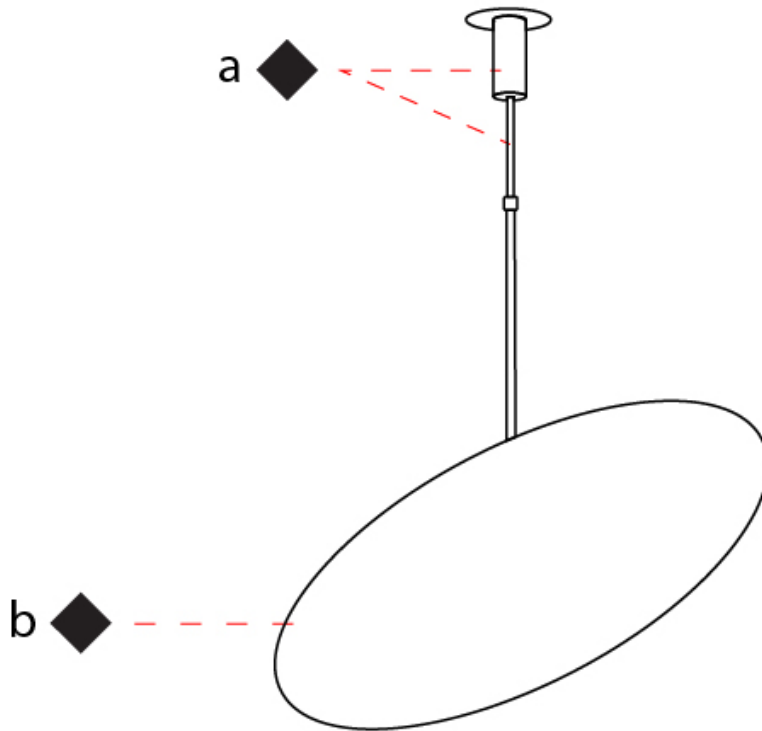

HOOP SUSPENSION

D51000-

PROJECT _____

TYPE _____

SPECIFIER _____

QUANTITY _____

DATE _____

D