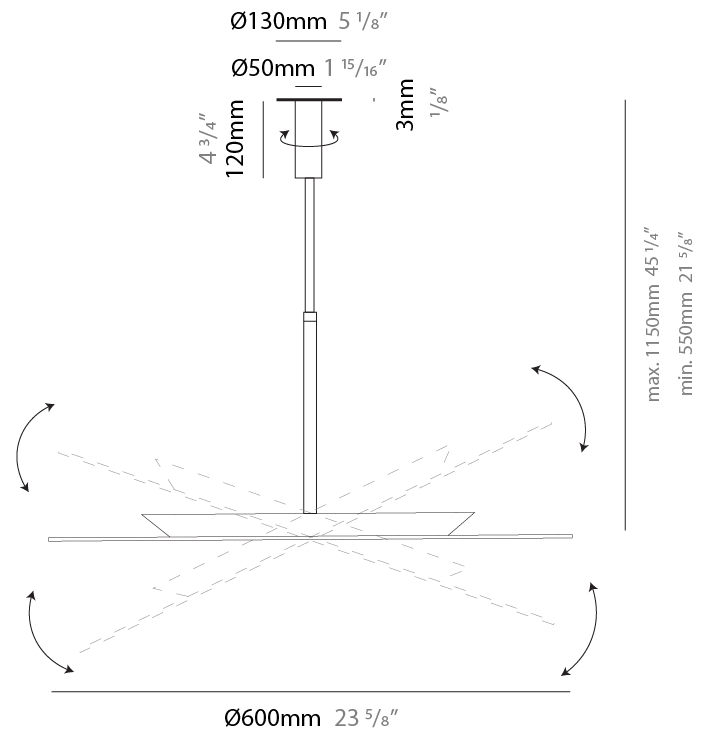

PROJECT	
TYPE	
SPECIFIER	
QUANTITY	
DATE	

HOOP SUSPENSION

D51000-

base number   Finish
Options

1. To build a product code in our configurator select the specify button on the base model # product page
2. To build a manual product code on this datasheet choose from the options listed below in blue font and add the suffix to the base model #

GENERAL

Series: Hoop
Brand: Fambuena
Division: Design
Mounting Type: Suspension
Mounting Location: Ceiling
Subcategory: Ambient

PHYSICAL

Shape: Round
Diameter (mm): 600
Diameter (in): 23 5/8
Height (mm): 550
Height (in): 21 5/8
Max. Overall Height (mm): 1150
Max. Overall Height (in): 45 1/4
Light Distribution: Indirect
Fixture Finish: [BLK](#) / [WHI](#) / [BBK](#) / [PWB](#) / [BRA](#) / [TBB](#) / [TWW](#)
Fixture Material: Metal

ELECTRICAL

Lamp Type: LED
Input Wattage (W): 17.8
Total Output Wattage (W): 15.7
Dimming: Non-Dimmable
Driver Included: Yes
Driver Location: Integrated
Driver Type: Constant Current - Universal
Driver Class: Class 1
Input Voltage (V): 120 - 277
Constant Current (mA): 350
Upon Request: 0-10Vdc dimming / Phase dimming 120Vac

LED

Color Temperature (°K): 2700
Nominal Lumen (lm): 1440
CRI: >80 CRI
Lamp Life (hrs): 50000

OPTICAL

RATINGS AND CERTIFICATIONS

Certified By: Certified for North American Standards
IP rating: IP20