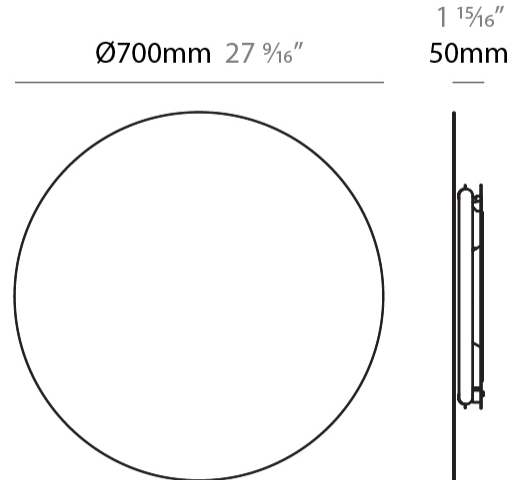

PROJECT
TYPE
SPECIFIER
QUANTITY
DATE

HOOP SURFACE

D52003-

base number   Finish
Options

1. To build a product code in our configurator select the specify button on the base model # product page
2. To build a manual product code on this datasheet choose from the options listed below in blue font and add the suffix to the base model #

GENERAL

Series: Hoop
Brand: Fambuena
Division: Design
Mounting Type: Surface
Mounting Location: Ceiling
Subcategory: Ambient

PHYSICAL

Shape: Round
Diameter (mm): 700
Diameter (in): 27 ⁹/₁₆
Extension (mm): 50
Extension (in): 1 ¹⁵/₁₆
Light Distribution: Indirect
Fixture Finish: WHI / BLK / BRA / PWT
Fixture Material: Metal

ELECTRICAL

Lamp Type: LED
Input Wattage (W): 29
Total Output Wattage (W): 25.6
Dimming: Non-Dimmable
Driver Included: Yes
Driver Location: Integrated
Driver Type: Constant Current - 120Vac
Driver Class: Class 2
Input Voltage (V): 120 - 277
Constant Current (MA): 700
Constant Voltage (V): 36.7
Upon Request: 0-10Vdc dimming / Phase dimming 120Vac / Non-dimming 120/277Vac

LED

Color Temperature (°K): 2700
Max. Delivered Lumen (lm): 2160
Nominal Lumen (lm): 3432
CRI: >80 CRI
Efficacy (lm/w): 133.8
Lamp Life (hrs): 50000

OPTICAL

RATINGS AND CERTIFICATIONS

Certified By: Certified for North American Standards
IP rating: IP20