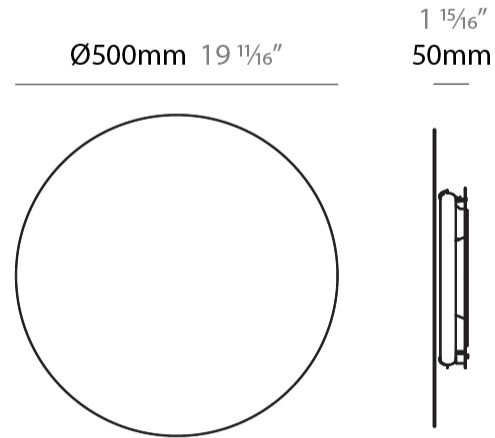

PROJECT
TYPE
SPECIFIER
QUANTITY
DATE

HOOP SURFACE

D52002-

base number   Finish
Options

1. To build a product code in our configurator select the specify button on the base model # product page
2. To build a manual product code on this datasheet choose from the options listed below in blue font and add the suffix to the base model #

GENERAL

Series: Hoop
Brand: Fambuena
Division: Design
Mounting Type: Surface
Mounting Location: Ceiling
Subcategory: Ambient

PHYSICAL

Shape: Round
Diameter (mm): 500
Diameter (in): 19 3/4
Extension (mm): 50
Extension (in): 1 15/16
Light Distribution: Indirect
Fixture Finish: WHI / BLK / BRA / PWT
Fixture Material: Metal

ELECTRICAL

Lamp Type: LED
Input Wattage (W): 29
Total Output Wattage (W): 25.6
Dimming: Non-Dimmable
Driver Included: Yes
Driver Location: Integrated
Driver Type: Constant Current - 120Vac
Driver Class: Class 2
Input Voltage (V): 120 - 277
Constant Current (MA): 700
Constant Voltage (V): 36.7
Upon Request: 0-10Vdc dimming / Phase dimming 120Vac / Non-dimming 120/277Vac

LED

Color Temperature (°K): 2700
Max. Delivered Lumen (lm): 2160
Nominal Lumen (lm): 3432
CRI: >80 CRI
Efficacy (lm/w): 133.8
Lamp Life (hrs): 50000

OPTICAL

RATINGS AND CERTIFICATIONS

Certified By: Certified for North American Standards
IP rating: IP20