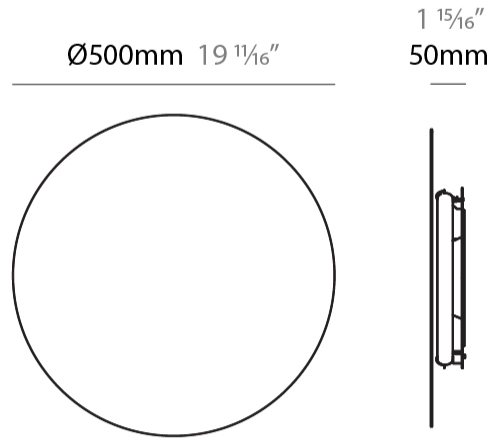

PROJECT
TYPE
SPECIFIER
QUANTITY
DATE

HOOP SURFACE

D52002-

base number   Finish
Options

1. To build a product code in our configurator select the specify button on the base model # product page
2. To build a manual product code on this datasheet choose from the options listed below in blue font and add the suffix to the base model #

GENERAL

Series: Hoop
Brand: Fambuena
Division: Design
Mounting Type: Surface
Mounting Location: Ceiling
Subcategory: Ambient

PHYSICAL

Shape: Round
Diameter (mm): 500
Diameter (in): 19 3/4
Extension (mm): 50
Extension (in): 1 15/16
Light Distribution: Indirect
Fixture Finish: WHI / BLK / BRA / PWT
Fixture Material: Metal

ELECTRICAL

Lamp Type: LED
Input Wattage (W): 29
Total Output Wattage (W): 25.6
Dimming: Non-Dimmable
Driver Included: Yes
Driver Location: Integrated
Driver Type: Constant Current - 120Vac
Driver Class: Class 2
Input Voltage (V): 120 - 277
Constant Current (MA): 700
Constant Voltage (V): 36.7
Upon Request: 0-10Vdc dimming / Phase dimming 120Vac / Non-dimming 120/277Vac

LED

Color Temperature (°K): 2700
Max. Delivered Lumen (lm): 2160
Nominal Lumen (lm): 3432
CRI: >80 CRI
Efficacy (lm/w): 133.8
Lamp Life (hrs): 50000

OPTICAL

RATINGS AND CERTIFICATIONS

Certified By: Certified for North American Standards
IP rating: IP20