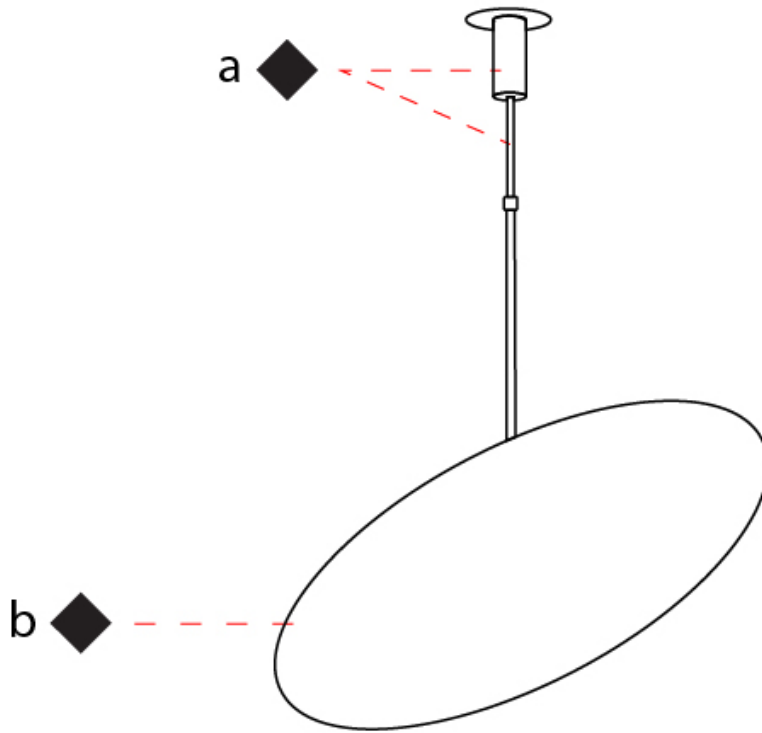

HOOP SUSPENSION

D51000-

PROJECT

TYPE

SPECIFIER

QUANTITY

DATE

D