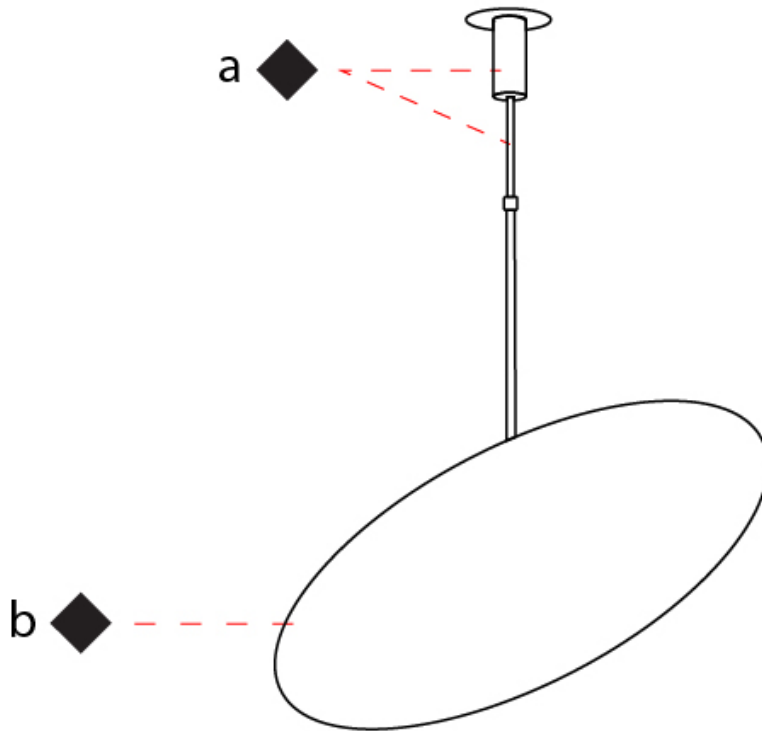

HOOP SUSPENSION

D51000-

PROJECT	_____
TYPE	_____
SPECIFIER	_____
QUANTITY	_____
DATE	_____

D