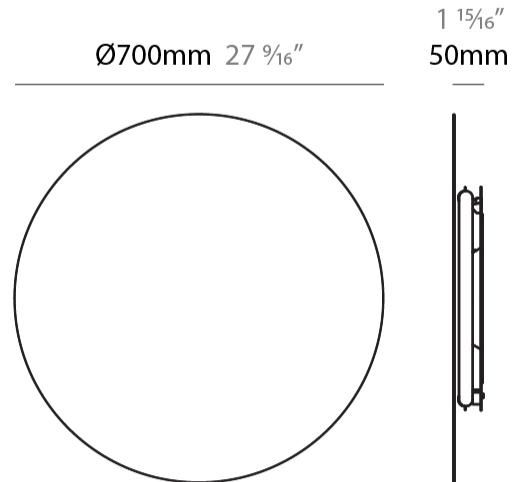

base number   Finish
Options

1. To build a product code in our configurator select the specify button on the base model # product page
2. To build a manual product code on this datasheet choose from the options listed below in blue font and add the suffix to the base model #

GENERAL

Series: Hoop _____
Brand: Fambuena _____
Division: Design _____
Mounting Type: Surface _____
Mounting Location: Ceiling _____
Subcategory: Ambient _____

PHYSICAL

Shape: Round _____
Diameter (mm): 700 _____
Diameter (in): 27 ⁹/₁₆ _____
Extension (mm): 50 _____
Extension (in): 1 ¹⁵/₁₆ _____
Light Distribution: Indirect _____
Fixture Finish: WHI / BLK / BRA / PWT _____
Fixture Material: Metal _____

ELECTRICAL

Lamp Type: LED _____
Input Wattage (W): 29 _____
Total Output Wattage (W): 25.6 _____
Dimming: Non-Dimmable _____
Driver Included: Yes _____
Driver Location: Integrated _____
Driver Type: Constant Current - 120Vac _____
Driver Class: Class 2 _____
Input Voltage (V): 120 - 277 _____
Constant Current (MA): 700 _____
Constant Voltage (V): 36.7 _____
Upon Request: 0-10Vdc dimming / Phase dimming 120Vac / Non-dimming 120/277Vac _____

LED

Color Temperature (°K): 2700 _____
Max. Delivered Lumen (lm): 2160 _____
Nominal Lumen (lm): 3432 _____
CRI: >80 CRI _____
Efficacy (lm/w): 133.8 _____
Lamp Life (hrs): 50000 _____

OPTICAL

RATINGS AND CERTIFICATIONS

Certified By: Certified for North American Standards _____
IP rating: IP20 _____