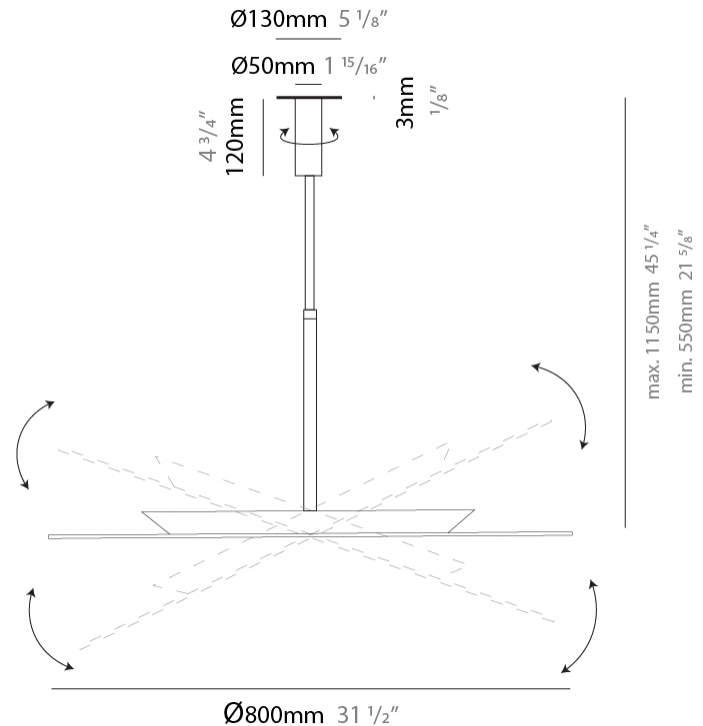

PROJECT	_____
TYPE	_____
SPECIFIER	_____
QUANTITY	_____
DATE	_____

HOOP SUSPENSION

D51001-

base number   Finish
Options

1. To build a product code in our configurator select the specify button on the base model # product page
2. To build a manual product code on this datasheet choose from the options listed below in blue font and add the suffix to the base model #

GENERAL

Series: Hoop
Brand: Fambuena
Division: Design
Mounting Type: Suspension
Mounting Location: Ceiling
Subcategory: Ambient

PHYSICAL

Shape: Round
Diameter (mm): 800
Diameter (in): 31 1/2
Height (mm): 550
Height (in): 21 5/8
Max. Overall Height (mm): 1150
Max. Overall Height (in): 45 1/4
Light Distribution: Indirect
Fixture Finish: [BLK](#) / [WHI](#) / [BBK](#) / [PWB](#) / [BRA](#) / [TBB](#) / [TWW](#)
Fixture Material: Metal

ELECTRICAL

Lamp Type: LED
Input Wattage (W): 17.8
Total Output Wattage (W): 15.7
Dimming: Non-Dimmable
Driver Included: Yes
Driver Location: Integrated
Driver Type: Constant Current - Universal
Driver Class: Class 1
Input Voltage (V): 120 - 277
Constant Current (MA): 350
Upon Request: 0-10Vdc dimming / Phase dimming 120Vac

LED

Color Temperature (°K): 2700
Nominal Lumen (lm): 2160
CRI: >80 CRI
Lamp Life (hrs): 50000

OPTICAL

RATINGS AND CERTIFICATIONS

Certified By: Certified for North American Standards
IP rating: IP20