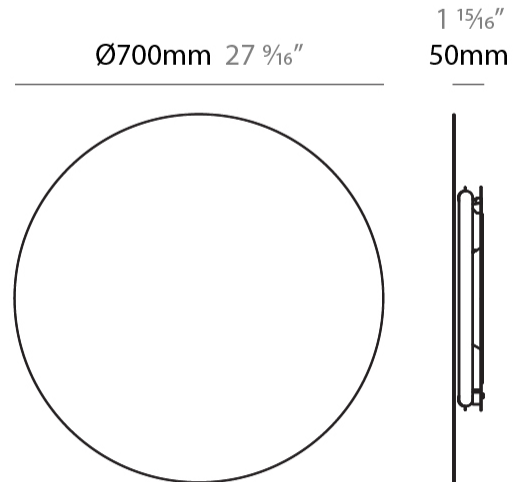

base number   Finish
Options

1. To build a product code in our configurator select the specify button on the base model # product page
2. To build a manual product code on this datasheet choose from the options listed below in blue font and add the suffix to the base model #

GENERAL

Series: Hoop _____
Brand: Fambuena _____
Division: Design _____
Mounting Type: Surface _____
Mounting Location: Ceiling _____
Subcategory: Ambient _____

PHYSICAL

Shape: Round _____
Diameter (mm): 700 _____
Diameter (in): 27 ⁹/₁₆ _____
Extension (mm): 50 _____
Extension (in): 1 ¹⁵/₁₆ _____
Light Distribution: Indirect _____
Fixture Finish: WHI / BLK / BRA / PWT _____
Fixture Material: Metal _____

ELECTRICAL

Lamp Type: LED _____
Input Wattage (W): 29 _____
Total Output Wattage (W): 25.6 _____
Dimming: Non-Dimmable _____
Driver Included: Yes _____
Driver Location: Integrated _____
Driver Type: Constant Current - 120Vac _____
Driver Class: Class 2 _____
Input Voltage (V): 120 - 277 _____
Constant Current (mA): 700 _____
Constant Voltage (V): 36.7 _____
Upon Request: 0-10Vdc dimming / Phase dimming 120Vac / Non-dimming 120/277Vac _____

LED

Color Temperature (°K): 2700 _____
Max. Delivered Lumen (lm): 2160 _____
Nominal Lumen (lm): 3432 _____
CRI: >80 CRI _____
Efficacy (lm/w): 133.8 _____
Lamp Life (hrs): 50000 _____

OPTICAL

RATINGS AND CERTIFICATIONS

Certified By: Certified for North American Standards _____
IP rating: IP20 _____