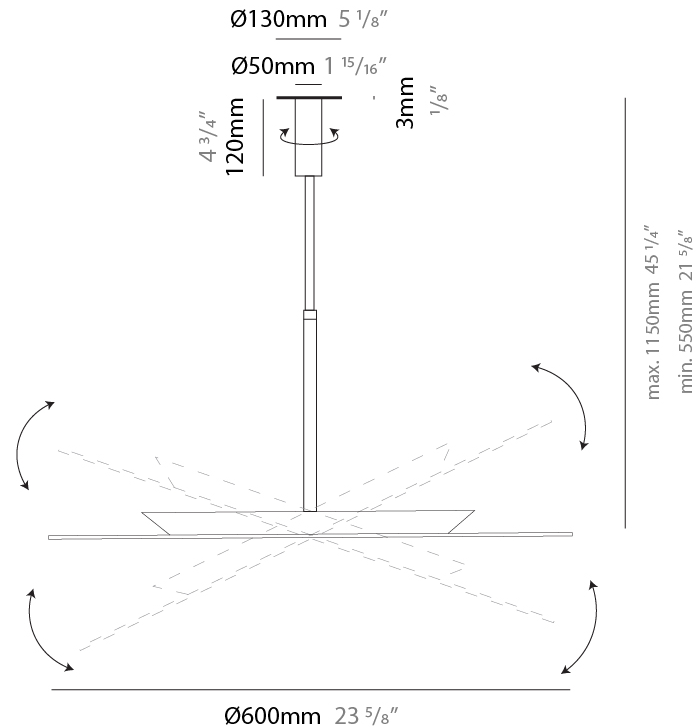

PROJECT	
TYPE	
SPECIFIER	
QUANTITY	
DATE	

HOOP SUSPENSION

D51000-

base number   Finish
Options

1. To build a product code in our configurator select the specify button on the base model # product page
2. To build a manual product code on this datasheet choose from the options listed below in blue font and add the suffix to the base model #

GENERAL

Series: Hoop
Brand: Fambuena
Division: Design
Mounting Type: Suspension
Mounting Location: Ceiling
Subcategory: Ambient

PHYSICAL

Shape: Round
Diameter (mm): 600
Diameter (in): 23 5/8
Height (mm): 550
Height (in): 21 5/8
Max. Overall Height (mm): 1150
Max. Overall Height (in): 45 1/4
Light Distribution: Indirect
Fixture Finish: [BLK](#) / [WHI](#) / [BBK](#) / [PWB](#) / [BRA](#) / [TBB](#) / [TWW](#)
Fixture Material: Metal

ELECTRICAL

Lamp Type: LED
Input Wattage (W): 17.8
Total Output Wattage (W): 15.7
Dimming: Non-Dimmable
Driver Included: Yes
Driver Location: Integrated
Driver Type: Constant Current - Universal
Driver Class: Class 1
Input Voltage (V): 120 - 277
Constant Current (mA): 350
Upon Request: 0-10Vdc dimming / Phase dimming 120Vac

LED

Color Temperature (°K): 2700
Nominal Lumen (lm): 1440
CRI: >80 CRI
Lamp Life (hrs): 50000

OPTICAL

RATINGS AND CERTIFICATIONS

Certified By: Certified for North American Standards
IP rating: IP20