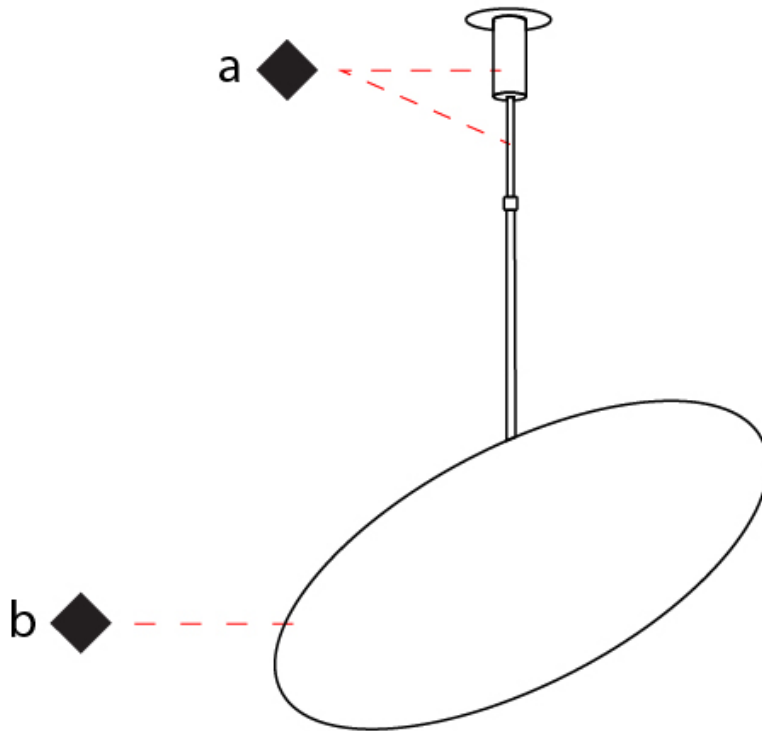

HOOP SUSPENSION

D51000-

PROJECT

TYPE

SPECIFIER

QUANTITY

DATE

D