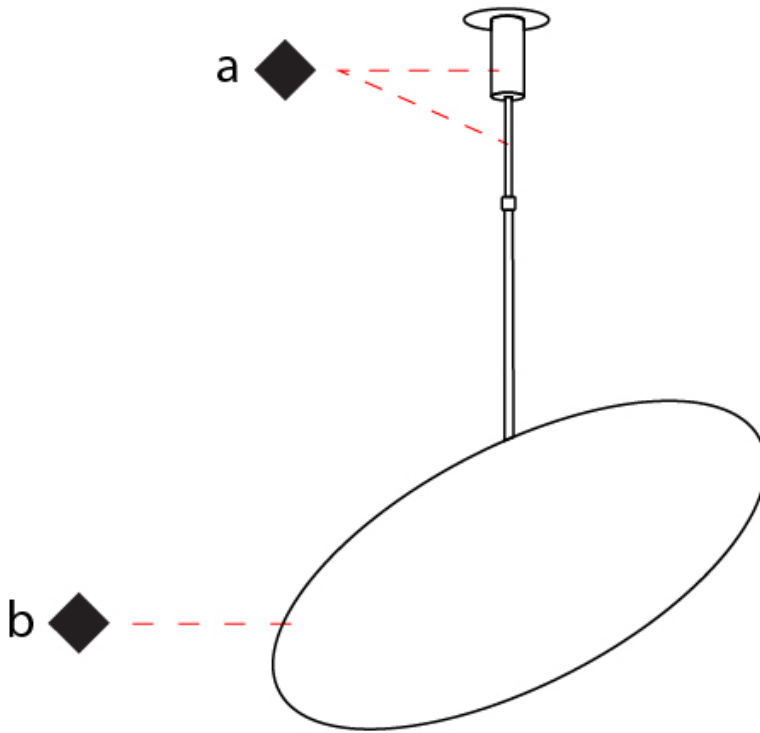

HOOP SUSPENSION

D51001-

PROJECT

TYPE

SPECIFIER

QUANTITY

DATE

D