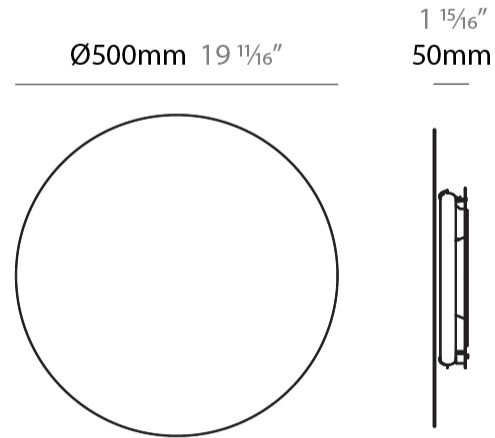

PROJECT
TYPE
SPECIFIER
QUANTITY
DATE

HOOP SURFACE

D52002-

base number   Finish
Options

1. To build a product code in our configurator select the specify button on the base model # product page
2. To build a manual product code on this datasheet choose from the options listed below in blue font and add the suffix to the base model #

GENERAL

Series: Hoop
Brand: Fambuena
Division: Design
Mounting Type: Surface
Mounting Location: Ceiling
Subcategory: Ambient

PHYSICAL

Shape: Round
Diameter (mm): 500
Diameter (in): 19 ³/₄
Extension (mm): 50
Extension (in): 1 ¹⁵/₁₆
Light Distribution: Indirect
Fixture Finish: WHI / BLK / BRA / PWT
Fixture Material: Metal

ELECTRICAL

Lamp Type: LED
Input Wattage (W): 29
Total Output Wattage (W): 25.6
Dimming: Non-Dimmable
Driver Included: Yes
Driver Location: Integrated
Driver Type: Constant Current - 120Vac
Driver Class: Class 2
Input Voltage (V): 120 - 277
Constant Current (MA): 700
Constant Voltage (V): 36.7
Upon Request: 0-10Vdc dimming / Phase dimming 120Vac / Non-dimming 120/277Vac

LED

Color Temperature (°K): 2700
Max. Delivered Lumen (lm): 2160
Nominal Lumen (lm): 3432
CRI: >80 CRI
Efficacy (lm/w): 133.8
Lamp Life (hrs): 50000

OPTICAL

RATINGS AND CERTIFICATIONS

Certified By: Certified for North American Standards
IP rating: IP20