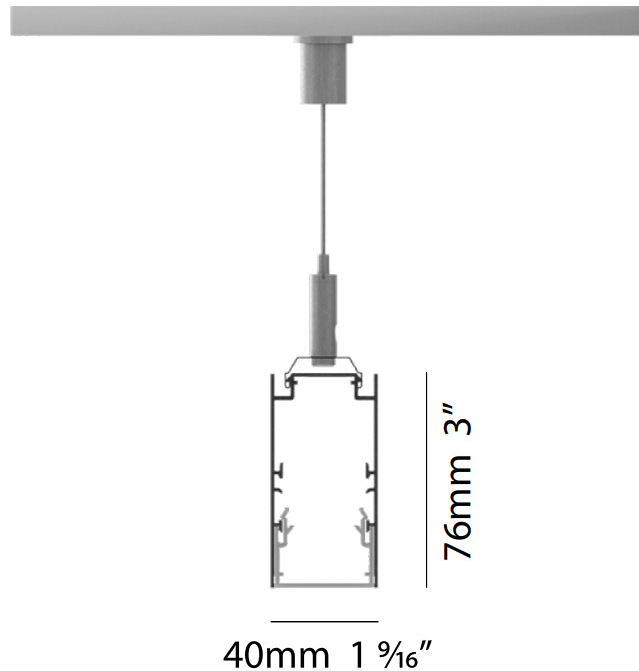

PROJECT
TYPE
SPECIFIER
QUANTITY
DATE

HYPRO 40 SUSPENSION

A3HY40-SUS-SYS

base number

1. To build a product code in our configurator select the specify button on the base model # product page
2. To build a manual product code on this datasheet choose from the options listed below in blue font and add the suffix to the base model #

GENERAL

Series: Hypro
Subseries: Hypro 40
Partner: Prolicht
Division: Architectural
Installation: Suspension
Product Type: Modular Systems
Mounting Location: Ceiling

PHYSICAL

Fixture Finish: SSR / BKV / CWI / CRY / HAB / UFT / ITA / RUA / FTG / MYG / LOD / PUS / FRO / FUP / KIA / POP / BLS / SPG / MEY / GOH / CHC / COM / ABZ / JAG / OBR / MOS / ROR
Fixture Material: Aluminum

ELECTRICAL

Lamp Type: LED (Zhaga Standard)
Dimming: Non-Dimmable / 0-10V Dimming
Driver Included: Yes
Driver Location: Integrated
Driver Type: Constant Current - 120Vac
Driver Class: Class 2
Input Voltage (V): 120

LED

Lamp Life (hrs): 50000
Upon Request: Color Temperature RGB-W Tunable Special LED CRI (no minimum qty) price increase + longer lead time

OPTICAL

Upon Request: Special Beam Angle

RATINGS AND CERTIFICATIONS

Certified By: Certified for North American Standards
IP rating: IP20