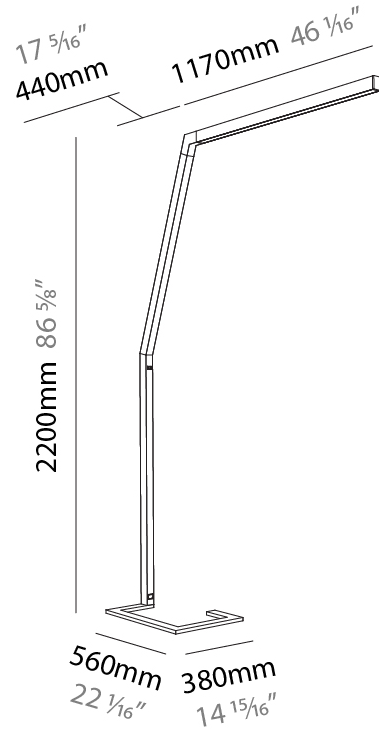

PROJECT
TYPE
SPECIFIER
QUANTITY
DATE

HYPRO-F 160 PORTABLE

A340005-

base number   Color   Finishes   Finishes   Finishes   Finishes   Finishes   Diffuser
Temperature

1. To build a product code in our configurator select the specify button on the base model # product page
2. To build a manual product code on this datasheet choose from the options listed below in blue font and add the suffix to the base model #

GENERAL

Series: Hypro
Subseries: Hypro-F 160
Brand: Prolicht
Division: Architectural
Mounting Type: Portable
Mounting Location: Floor
Subcategory: Floor

PHYSICAL

Shape: Abstract
Length (mm): 1610
Length (in): 63 ³/₈
Width (mm): 380
Width (in): 14 ¹⁵/₁₆
Height (mm): 2200
Height (in): 86 ⁵/₈
Light Distribution: Direct
Diffuser: PMMA - Micro-prism / Rico
Fixture Finish: [ANA / SSR / BKV / CWI / CRY / HAB / MSR / UFT / ITA / RUA / OGR / FTG / MYG / RWR / LOD / PUS / FRO / FUP / KIA / POP / BLS / SPG / MEY / GOH / GUM / CHC / COM / ABZ / JAG / OBR / MOS / ROR](#)
Fixture Material: Aluminum Die Cast

ELECTRICAL

Lamp Type: LED (Zhaga Standard)
Input Wattage (W): 30
Total Output Wattage (W): 27.3
Driver Included: Yes
Driver Location: Integrated
Input Voltage (V): 120 - 277
Constant Current (mA): 500mA

LED

Color Temperature (°K): 3000 / 4000
Max. Delivered Lumen (lm): 2210 / 2251
CRI: >90 CRI

OPTICAL

RATINGS AND CERTIFICATIONS

Certified By: Certified for North American Standards
IP rating: IP20