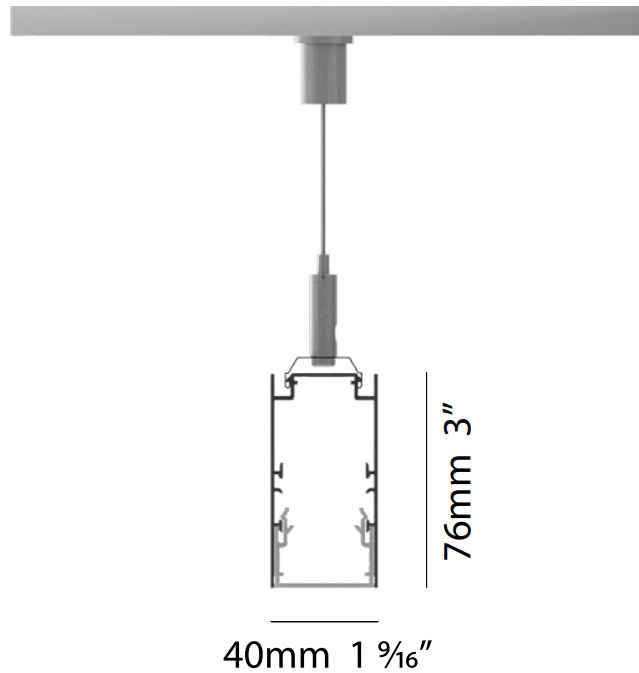

PROJECT
TYPE
SPECIFIER
QUANTITY
DATE

HYPRO 40 SUSPENSION

A3HY40-SUS-SYS

base number

1. To build a product code in our configurator select the specify button on the base model # product page
2. To build a manual product code on this datasheet choose from the options listed below in blue font and add the suffix to the base model #

GENERAL

Series: Hypro
Subseries: Hypro 40
Brand: Prolicht
Division: Architectural
Mounting Type: Suspension
Mounting Location: Ceiling
Subcategory: Profile

PHYSICAL

Fixture Finish: SSR / BKV / CWI / CRY / HAB / UFT / ITA / RUA / FTG / MYG / LOD / PUS / FRO / FUP / KIA / POP / BLS / SPG / MEY / GOH / GUM / CHC / COM / ABZ / JAG / OBR / MOS / ROR
Fixture Material: Aluminum

ELECTRICAL

Lamp Type: LED (Zhaga Standard)
Dimming: Non-Dimmable / 0-10V Dimming
Driver Included: Yes
Driver Location: Integrated
Driver Type: Constant Current - 120Vac
Driver Class: Class 2
Input Voltage (V): 120

LED

Lamp Life (hrs): 50000
Upon Request: Color Temperature RGB-W Tunable Special LED CRI (no minimum qty) price increase + longer lead time

OPTICAL

Upon Request: Special Beam Angle

RATINGS AND CERTIFICATIONS

Certified By: Certified for North American Standards
IP rating: IP20