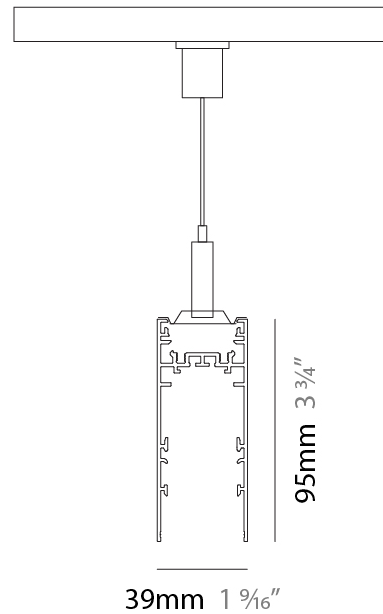

PROJECT	
TYPE	
SPECIFIER	
QUANTITY	
DATE	

HYPRO 40-X SUSPENSION

A3HY40X-SUS-SYS

base number

1. To build a product code in our configurator select the specify button on the base model # product page
2. To build a manual product code on this datasheet choose from the options listed below in blue font and add the suffix to the base model #

GENERAL

Series: Hypro
Subseries: Hypro 40-X
Brand: Prolicht
Division: Architectural
Mounting Type: Suspension
Mounting Location: Ceiling
Subcategory: Profile

PHYSICAL

Fixture Finish: SSR / BKV / CWI / CRY / HAB / UFT / ITA / RUA / FTG / MYG / LOD / PUS / FRO / FUP / KIA / POP / BLS / SPG / MEY / GOH / GUM / CHC / COM / ABZ / JAG / OBR / MOS / ROR
Fixture Material: Aluminum

ELECTRICAL

Lamp Type: LED (Zhaga Standard)
Dimming: Non-Dimmable / 0-10V Dimming
Driver Included: Yes
Driver Location: Integrated
Driver Type: Constant Current - 120Vac
Driver Class: Class 2
Input Voltage (V): 120

LED

Lamp Life (hrs): 50000
Upon Request: Color Temperature RGB-W Tunable Special LED CRI (no minimum qty) price increase + longer lead time Batwing Lens

OPTICAL

Upon Request: Special Beam Angle Batwing Lens

RATINGS AND CERTIFICATIONS

Certified By: Certified for North American Standards
IP rating: IP20