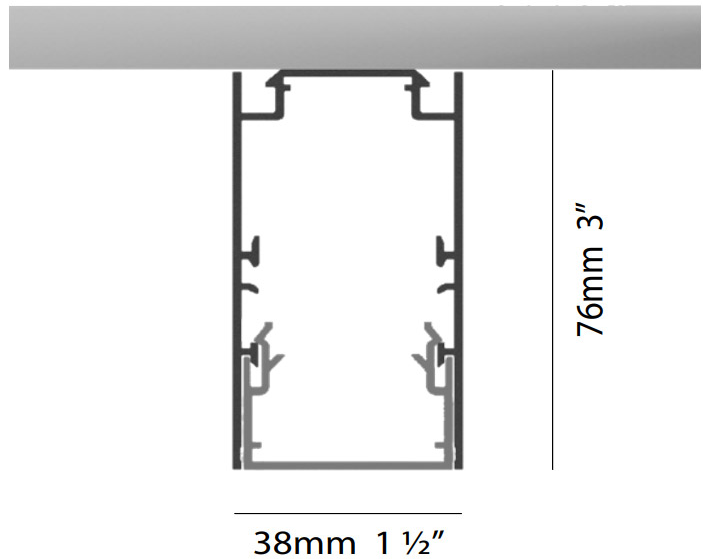

HYPRO 40 SURFACE

A3HY40-SUR-SYS

base number

1. To build a product code in our configurator select the specify button on the base model # product page
2. To build a manual product code on this datasheet choose from the options listed below in blue font and add the suffix to the base model #

GENERAL

Series: Hypro
Subseries: Hypro 40
Brand: Prolicht
Division: Architectural
Mounting Type: Surface
Mounting Location: Ceiling
Subcategory: Profile

PHYSICAL

Fixture Finish: SSR / BKV / CWI / CRY / HAB / UFT / ITA / RUA / FTG / MYG / LOD / PUS / FRO / FUP / KIA / POP / BLS / SPG / MEY / GOH / GUM / CHC / COM / ABZ / JAG / OBR / MOS / ROR

ELECTRICAL

Lamp Type: LED (Zhaga Standard)
Dimming: Non-Dimmable / 0-10V Dimming
Driver Included: Yes
Driver Location: Integrated
Driver Type: Constant Current - 120Vac
Driver Class: Class 2
Input Voltage (V): 120

LED

Lamp Life (hrs): 50000
Upon Request: Color Temperature RGB-W Tunable Special LED CRI (no minimum qty) price increase + longer lead time

OPTICAL

Upon Request: Special Beam Angle

RATINGS AND CERTIFICATIONS

Certified By: Certified for North American Standards
IP rating: IP20