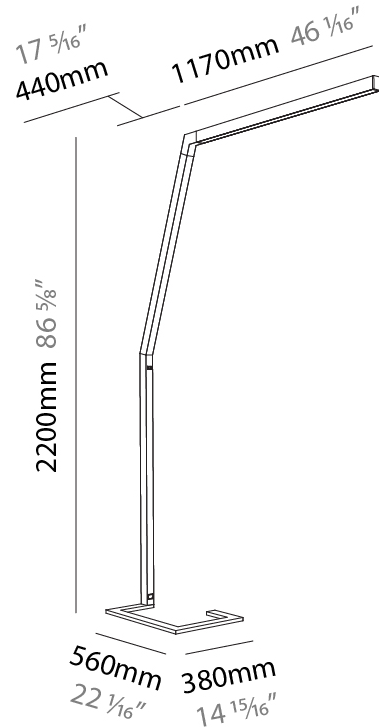

HYPRO-F 160 PORTABLE

A340005-

base number   Color   Finishes   Finishes   Finishes   Finishes   Finishes   Diffuser
Temperature

1. To build a product code in our configurator select the specify button on the base model # product page
2. To build a manual product code on this datasheet choose from the options listed below in blue font and add the suffix to the base model #

GENERAL

Series: Hypro
Subseries: Hypro-F 160
Brand: Prolicht
Division: Architectural
Mounting Type: Portable
Mounting Location: Floor
Subcategory: Floor

PHYSICAL

Shape: Abstract
Length (mm): 1610
Length (in): 63 ³/₈
Width (mm): 380
Width (in): 14 ¹⁵/₁₆
Height (mm): 2200
Height (in): 86 ⁵/₈
Light Distribution: Direct
Diffuser: PMMA - Micro-prism / Rico
Fixture Finish: ANA / SSR / BKV / CWI / CRY / HAB / MSR / UFT / ITA / RUA / OGR / FTG / MYG / RWR / LOD / PUS / FRO / FUP / KIA / POP / BLS / SPG / MEY / GOH / GUM / CHC / COM / ABZ / JAG / OBR / MOS / ROR
Fixture Material: Aluminum Die Cast

ELECTRICAL

Lamp Type: LED (Zhaga Standard)
Input Wattage (W): 30
Total Output Wattage (W): 27.3
Driver Included: Yes
Driver Location: Integrated
Input Voltage (V): 120 - 277
Constant Current (mA): 500mA

LED

Color Temperature (°K): 3000 / 4000
Max. Delivered Lumen (lm): 2210 / 2251
CRI: >90 CRI

OPTICAL

RATINGS AND CERTIFICATIONS

Certified By: Certified for North American Standards
IP rating: IP20