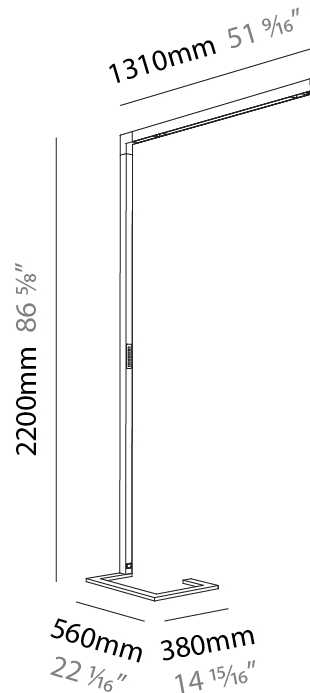

HYPRO-F 90 PORTABLE

A340004-

base number   Color   Finishes   Finishes   Finishes   Finishes   Finishes   Diffuser

1. To build a product code in our configurator select the specify button on the base model # product page
2. To build a manual product code on this datasheet choose from the options listed below in blue font and add the suffix to the base model #

GENERAL

Series: Hypro
Subseries: Hypro-F 90
Brand: Prolicht
Division: Architectural
Mounting Type: Portable
Mounting Location: Floor
Subcategory: Floor

PHYSICAL

Shape: Abstract
Length (mm): 1310
Length (in): 51 ⁹/₁₆"
Width (mm): 380
Width (in): 14 ¹⁵/₁₆"
Height (mm): 2200
Height (in): 86 ⁵/₈"
Light Distribution: Direct / Indirect
Diffuser: PMMA - Micro-prism / Rico
Fixture Finish: ANA / SSR / BKV / CWI / CRY / HAB / MSR / UFT / ITA / RUA / OGR / FTG / MYG / RWR / LOD / PUS / FRO / FUP / KIA / POP / BLS / SPG / MEY / GOH / GUM / CHC / COM / ABZ / JAG / OBR / MOS / ROR
Fixture Material: Aluminum Die Cast

ELECTRICAL

Lamp Type: LED (Zhaga Standard)
Input Wattage (W): 96
Total Output Wattage (W): 87.3
Driver Included: Yes
Driver Location: Integrated
Input Voltage (V): 120 - 277

LED

Color Temperature (°K): 3000 / 4000 / TW
Max. Delivered Lumen (lm): 4068-7001
CRI: >90 CRI

OPTICAL

RATINGS AND CERTIFICATIONS

Certified By: Certified for North American Standards
IP rating: IP20