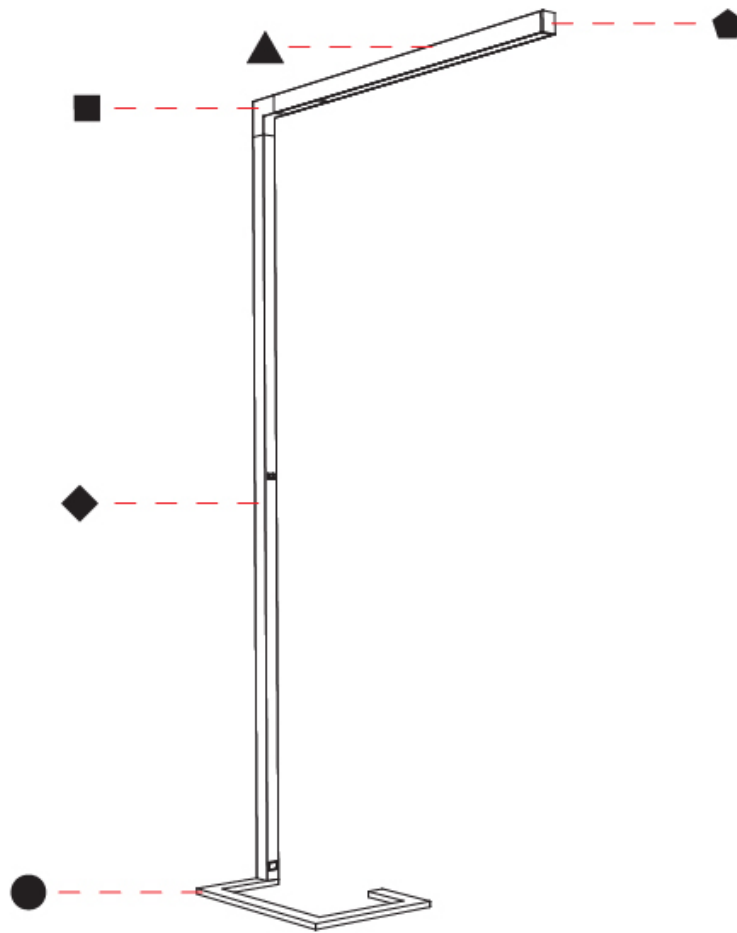

HYPRO-F 90 PORTABLE

A340000-

PROJECT

TYPE

SPECIFIER

QUANTITY

DATE