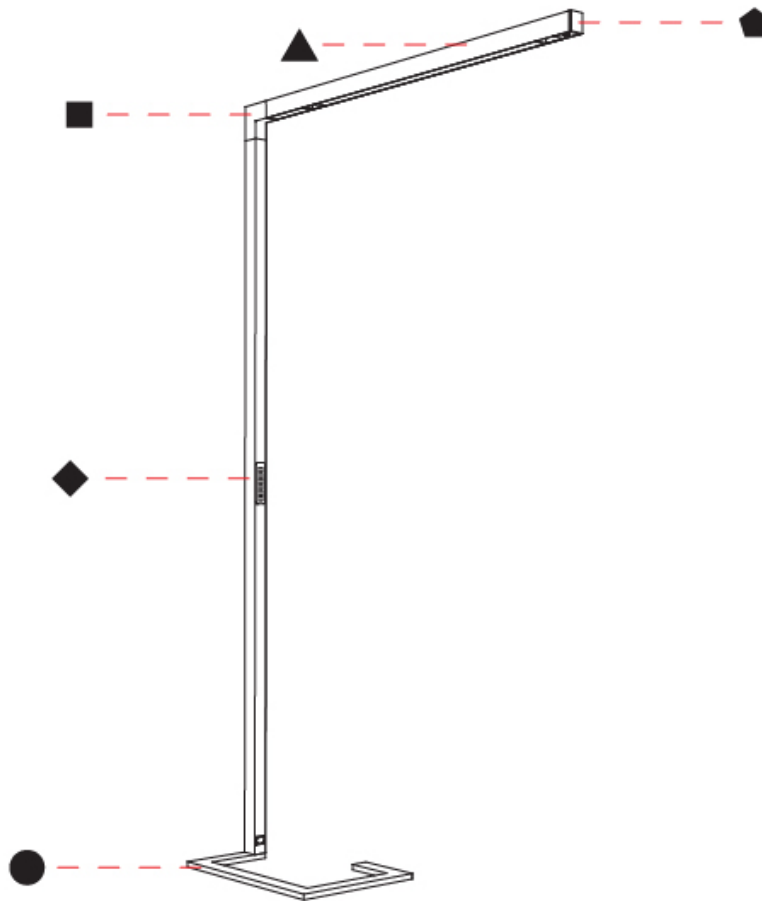

HYPRO-F 90 PORTABLE

A340002-

PROJECT

TYPE

SPECIFIER

QUANTITY

DATE