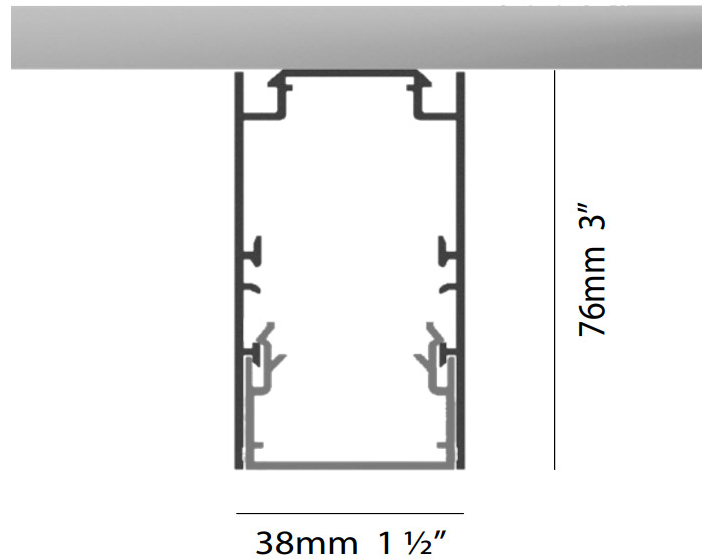

PROJECT
TYPE
SPECIFIER
QUANTITY
DATE

HYPRO 40 SURFACE

A3HY40-SUR-SYS

base number

1. To build a product code in our configurator select the specify button on the base model # product page
2. To build a manual product code on this datasheet choose from the options listed below in blue font and add the suffix to the base model #

GENERAL

Series: Hypro
Subseries: Hypro 40
Brand: Prolicht
Division: Architectural
Mounting Type: Surface
Mounting Location: Ceiling
Subcategory: Profile

PHYSICAL

Fixture Finish: SSR / BKV / CWI / CRY / HAB / UFT / ITA / RUA / FTG / MYG / LOD / PUS / FRO / FUP / KIA / POP / BLS / SPG / MEY / GOH / GUM / CHC / COM / ABZ / JAG / OBR / MOS / ROR

ELECTRICAL

Lamp Type: LED (Zhaga Standard)
Dimming: Non-Dimmable / 0-10V Dimming
Driver Included: Yes
Driver Location: Integrated
Driver Type: Constant Current - 120Vac
Driver Class: Class 2
Input Voltage (V): 120

LED

Lamp Life (hrs): 50000
Upon Request: Color Temperature RGB-W Tunable Special LED CRI (no minimum qty) price increase + longer lead time

OPTICAL

Upon Request: Special Beam Angle

RATINGS AND CERTIFICATIONS

Certified By: Certified for North American Standards
IP rating: IP20