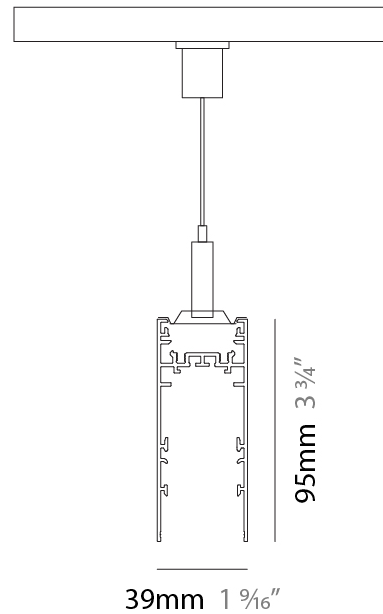

PROJECT	_____
TYPE	_____
SPECIFIER	_____
QUANTITY	_____
DATE	_____

HYPRO 40-X SUSPENSION

A3HY40X-SUS-SYS

base number

1. To build a product code in our configurator select the specify button on the base model # product page
2. To build a manual product code on this datasheet choose from the options listed below in blue font and add the suffix to the base model #

GENERAL

Series: Hypro
Subseries: Hypro 40-X
Brand: Prolicht
Division: Architectural
Mounting Type: Suspension
Mounting Location: Ceiling
Subcategory: Profile

PHYSICAL

Fixture Finish: SSR / BKV / CWI / CRY / HAB / UFT / ITA / RUA / FTG / MYG / LOD / PUS / FRO / FUP / KIA / POP / BLS / SPG / MEY / GOH / GUM / CHC / COM / ABZ / JAG / OBR / MOS / ROR
Fixture Material: Aluminum

ELECTRICAL

Lamp Type: LED (Zhaga Standard)
Dimming: Non-Dimmable / 0-10V Dimming
Driver Included: Yes
Driver Location: Integrated
Driver Type: Constant Current - 120Vac
Driver Class: Class 2
Input Voltage (V): 120

LED

Lamp Life (hrs): 50000
Upon Request: Color Temperature RGB-W Tunable Special LED CRI (no minimum qty) price increase + longer lead time Batwing Lens

OPTICAL

Upon Request: Special Beam Angle Batwing Lens

RATINGS AND CERTIFICATIONS

Certified By: Certified for North American Standards
IP rating: IP20