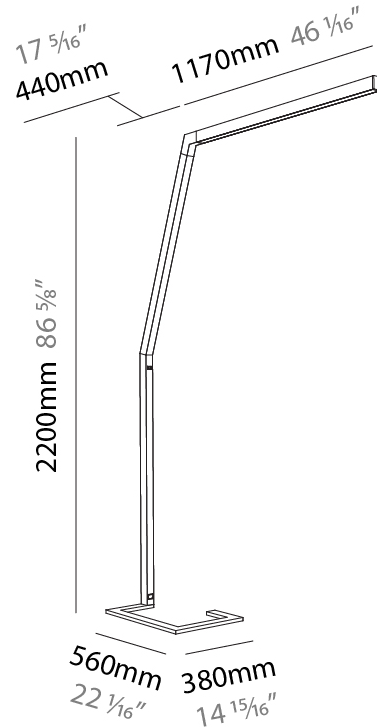

HYPRO-F 160 PORTABLE

A340005-

base number   Color   Finishes   Finishes   Finishes   Finishes   Finishes   Diffuser

1. To build a product code in our configurator select the specify button on the base model # product page
2. To build a manual product code on this datasheet choose from the options listed below in blue font and add the suffix to the base model #

GENERAL

Series: Hypro
Subseries: Hypro-F 160
Brand: Prolicht
Division: Architectural
Mounting Type: Portable
Mounting Location: Floor
Subcategory: Floor

PHYSICAL

Shape: Abstract
Length (mm): 1610
Length (in): 63 ³/₈
Width (mm): 380
Width (in): 14 ¹⁵/₁₆
Height (mm): 2200
Height (in): 86 ⁵/₈
Light Distribution: Direct
Diffuser: PMMA - Micro-prism / Rico
Fixture Finish: ANA / SSR / BKV / CWI / CRY / HAB / MSR / UFT / ITA / RUA / OGR / FTG / MYG / RWR / LOD / PUS / FRO / FUP / KIA / POP / BLS / SPG / MEY / GOH / GUM / CHC / COM / ABZ / JAG / OBR / MOS / ROR
Fixture Material: Aluminum Die Cast

ELECTRICAL

Lamp Type: LED (Zhaga Standard)
Input Wattage (W): 30
Total Output Wattage (W): 27.3
Driver Included: Yes
Driver Location: Integrated
Input Voltage (V): 120 - 277
Constant Current (MA): 500mA

LED

Color Temperature (°K): 3000 / 4000
Max. Delivered Lumen (lm): 2210 / 2251
CRI: >90 CRI

OPTICAL

RATINGS AND CERTIFICATIONS

Certified By: Certified for North American Standards
IP rating: IP20