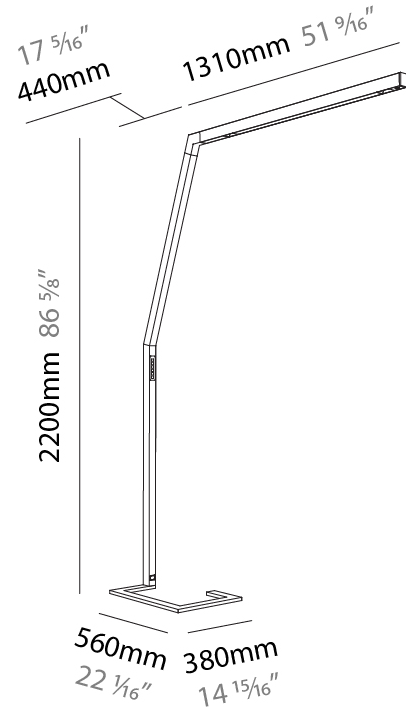

PROJECT
TYPE
SPECIFIER
QUANTITY
DATE

HYPRO-F 160 PORTABLE

A340009-

base number   Color   Finishes   Finishes   Finishes   Finishes   Finishes   Diffuser

Temperature

1. To build a product code in our configurator select the specify button on the base model # product page
2. To build a manual product code on this datasheet choose from the options listed below in blue font and add the suffix to the base model #

GENERAL

Series: Hypro
Subseries: Hypro-F 160
Brand: Prolicht
Division: Architectural
Mounting Type: Portable
Mounting Location: Floor
Subcategory: Floor

PHYSICAL

Shape: Abstract
Length (mm): 1750
Length (in): 68 7/8
Width (mm): 380
Width (in): 14 15/16
Height (mm): 2200
Height (in): 86 5/8
Light Distribution: Direct / Indirect
Diffuser: PMMA - Micro-prism / Rico
Fixture Finish: ANA / SSR / BKV / CWI / CRY / HAB / MSR / UFT / ITA / RUA / OGR / FTG / MYG / RWR / LOD / PUS / FRO / FUP / KIA / POP / BLS / SPG / MEY / GOH / GUM / CHC / COM / ABZ / JAG / OBR / MOS / ROR
Fixture Material: Aluminum Die Cast

ELECTRICAL

Lamp Type: LED (Zhaga Standard)
Input Wattage (W): 96
Total Output Wattage (W): 87.3
Driver Included: Yes
Driver Location: Integrated
Input Voltage (V): 120 - 277

LED

Color Temperature (°K): 3000 / 4000 / TW
Max. Delivered Lumen (lm): 4068-7001
CRI: >90 CRI

OPTICAL

RATINGS AND CERTIFICATIONS

Certified By: Certified for North American Standards
IP rating: IP20