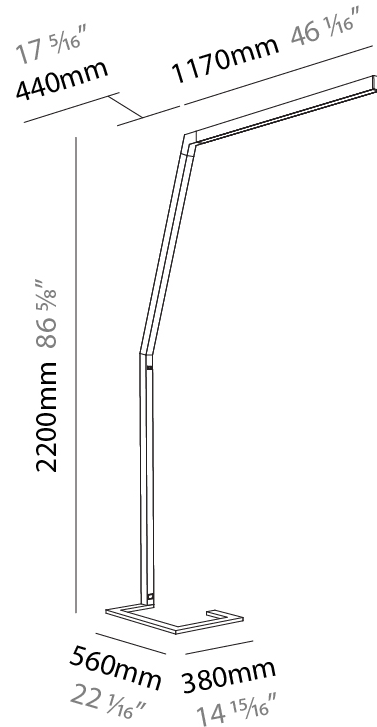

HYPRO-F 160 PORTABLE

A340006-

base number   Color   Finishes   Finishes   Finishes   Finishes   Finishes   Diffuser

1. To build a product code in our configurator select the specify button on the base model # product page
2. To build a manual product code on this datasheet choose from the options listed below in blue font and add the suffix to the base model #

GENERAL

Series: Hypro
Subseries: Hypro-F 160
Brand: Prolicht
Division: Architectural
Mounting Type: Portable
Mounting Location: Floor
Subcategory: Floor

PHYSICAL

Shape: Abstract
Length (mm): 1610
Length (in): 63 ³/₈
Width (mm): 380
Width (in): 14 ¹⁵/₁₆
Height (mm): 2200
Height (in): 86 ⁵/₈
Light Distribution: Direct / Indirect
Diffuser: PMMA - Micro-prism / Rico
Fixture Finish: ANA / SSR / BKV / CWI / CRY / HAB / MSR / UFT / ITA / RUA / OGR / FTG / MYG / RWR / LOD / PUS / FRO / FUP / KIA / POP / BLS / SPG / MEY / GOH / GUM / CHC / COM / ABZ / JAG / OBR / MOS / ROR
Fixture Material: Aluminum Die Cast

ELECTRICAL

Lamp Type: LED (Zhaga Standard)
Input Wattage (W): 59
Total Output Wattage (W): 53.7
Driver Included: Yes
Driver Location: Integrated
Input Voltage (V): 120 - 277

LED

Color Temperature (°K): 3000 / 4000
Max. Delivered Lumen (lm): 5018 - 5105
CRI: >90 CRI

OPTICAL

RATINGS AND CERTIFICATIONS

Certified By: Certified for North American Standards
IP rating: IP20