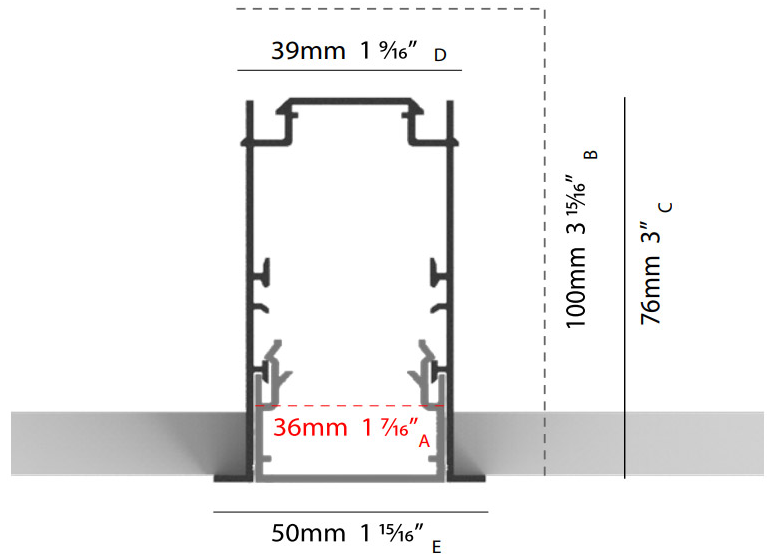

PROJECT	_____
TYPE	_____
SPECIFIER	_____
QUANTITY	_____
DATE	_____

HYPRO 40 RECESSED

A3HY40-REC-SYS

base number

1. To build a product code in our configurator select the specify button on the base model # product page
2. To build a manual product code on this datasheet choose from the options listed below in blue font and add the suffix to the base model #

GENERAL

Series: Hypro
Subseries: Hypro 40
Brand: Prolicht
Division: Architectural
Mounting Type: Recessed
Mounting Location: Wall
Subcategory: Profile

PHYSICAL

Fixture Finish: SSR / BKV / CWI / CRY / HAB / UFT / ITA / RUA / FTG / MYG / LOD / PUS / FRO / FUP / KIA / POP / BLS / SPG / MEY / GOH / GUM / CHC / COM / ABZ / JAG / OBR / MOS / ROR

ELECTRICAL

Lamp Type: LED (Zhaga Standard)
Dimming: Non-Dimmable / 0-10V Dimming
Driver Included: Yes
Driver Location: Integrated
Driver Type: Constant Current - 120Vac
Input Voltage (V): 120

LED

Lamp Life (hrs): 50000
Upon Request: Color Temperature RGB-W Tunable Special LED CRI (no minimum qty) price increase + longer lead time

OPTICAL

Upon Request: Special Beam Angle

RATINGS AND CERTIFICATIONS

Certified By: Certified for North American Standards
IP rating: IP20

A: OPENING WIDTH   B: RECESS DEPTH   C: PROFILE HEIGHT
D: PROFILE WIDTH   E: MOUNTING INCLUDING FLANGE