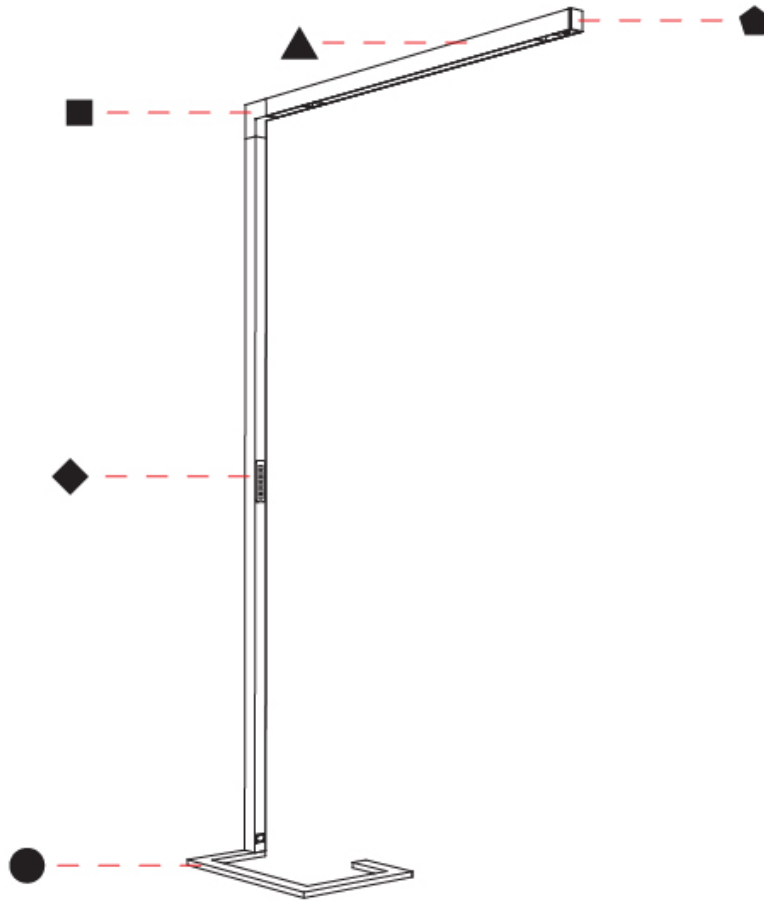

HYPRO-F 90 PORTABLE

A340002-

PROJECT

TYPE

SPECIFIER

QUANTITY

DATE