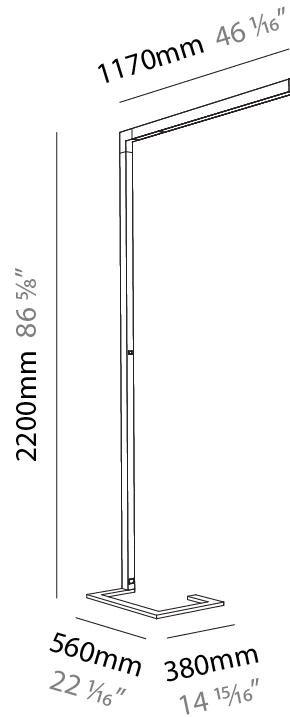

HYPRO-F 90 PORTABLE

A340000-

base number   Color   Finishes   Finishes   Finishes   Finishes   Finishes   Diffuser

PROJECT
TYPE
SPECIFIER
QUANTITY
DATE

1. To build a product code in our configurator select the specify button on the base model # product page
2. To build a manual product code on this datasheet choose from the options listed below in blue font and add the suffix to the base model #

GENERAL

Series: Hypro
Subseries: Hypro-F 90
Brand: Prolicht
Division: Architectural
Mounting Type: Portable
Mounting Location: Floor
Subcategory: Floor

PHYSICAL

Shape: Abstract
Length (mm): 1170
Length (in): 46 1/16
Width (mm): 380
Width (in): 14 15/16
Height (mm): 2200
Height (in): 86 5/8
Light Distribution: Direct
Diffuser: PMMA - Micro-prism / Rico
Fixture Finish: ANA / SSR / BKV / CWI / CRY / HAB / MSR / UFT / ITA / RUA / OGR / FTG / MYG / RWR / LOD / PUS / FRO / FUP / KIA / POP / BLS / SPG / MEY / GOH / GUM / CHC / COM / ABZ / JAG / OBR / MOS / ROR
Fixture Material: Aluminum Die Cast

ELECTRICAL

Lamp Type: LED (Zhaga Standard)
Input Wattage (W): 30
Total Output Wattage (W): 27.3
Driver Included: Yes
Driver Location: Integrated
Input Voltage (V): 120 - 277
Constant Current (mA): 500mA

LED

Color Temperature (°K): 3000 / 4000
Max. Delivered Lumen (lm): 2210 / 2251
Nominal Lumen (lm): 3240 / 3300
CRI: >90 CRI

OPTICAL

RATINGS AND CERTIFICATIONS

Certified By: Certified for North American Standards
IP rating: IP20