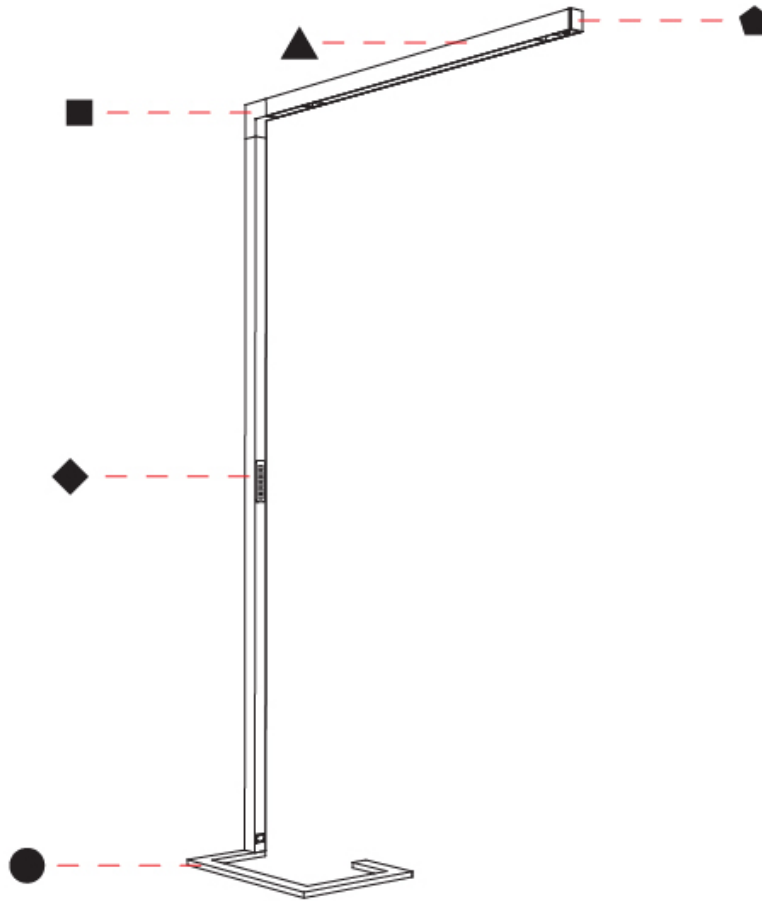

HYPRO-F 90 PORTABLE

A340002-

PROJECT

TYPE

SPECIFIER

QUANTITY

DATE

A