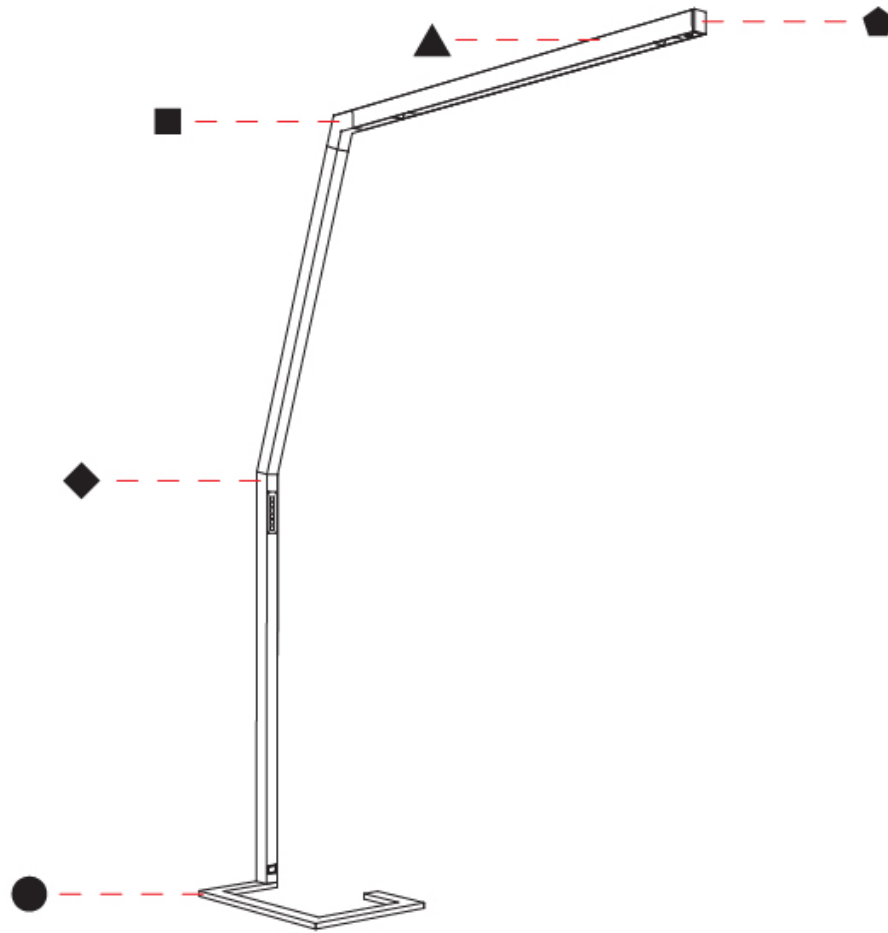

HYPRO-F 160 PORTABLE

A340007-

PROJECT
TYPE
SPECIFIER
QUANTITY
DATE