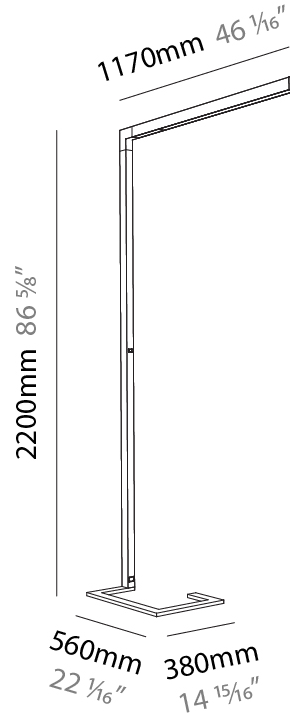

HYPRO-F 90 PORTABLE

A340000-

base number   Color   Finishes   Finishes   Finishes   Finishes   Finishes   Diffuser

PROJECT
TYPE
SPECIFIER
QUANTITY
DATE

1. To build a product code in our configurator select the specify button on the base model # product page
2. To build a manual product code on this datasheet choose from the options listed below in blue font and add the suffix to the base model #

GENERAL

Series: Hypro
Subseries: Hypro-F 90
Brand: Prolicht
Division: Architectural
Mounting Type: Portable
Mounting Location: Floor
Subcategory: Floor

PHYSICAL

Shape: Abstract
Length (mm): 1170
Length (in): 46 1/16
Width (mm): 380
Width (in): 14 15/16
Height (mm): 2200
Height (in): 86 5/8
Light Distribution: Direct
Diffuser: PMMA - Micro-prism / Rico
Fixture Finish: [ANA / SSR / BKV / CWI / CRY / HAB / MSR / UFT / ITA / RUA / OGR / FTG / MYG / RWR / LOD / PUS / FRO / FUP / KIA / POP / BLS / SPG / MEY / GOH / GUM / CHC / COM / ABZ / JAG / OBR / MOS / ROR](#)
Fixture Material: Aluminum Die Cast

ELECTRICAL

Lamp Type: LED (Zhaga Standard)
Input Wattage (W): 30
Total Output Wattage (W): 27.3
Driver Included: Yes
Driver Location: Integrated
Input Voltage (V): 120 - 277
Constant Current (MA): 500mA

LED

Color Temperature (°K): 3000 / 4000
Max. Delivered Lumen (lm): 2210 / 2251
Nominal Lumen (lm): 3240 / 3300
CRI: >90 CRI

OPTICAL

RATINGS AND CERTIFICATIONS

Certified By: Certified for North American Standards
IP rating: IP20