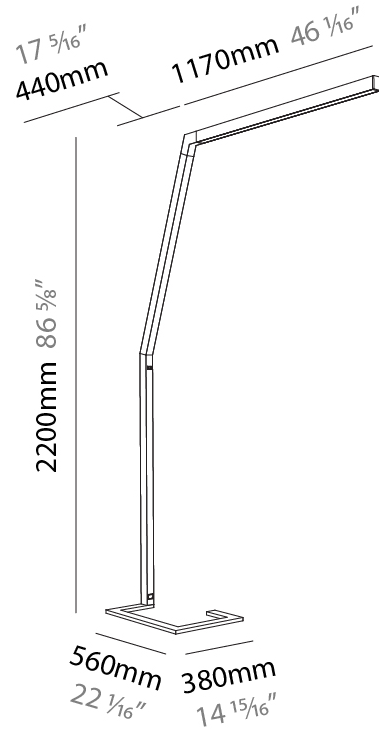

HYPRO-F 160 PORTABLE

A340005-

base number   Color   Finishes   Finishes   Finishes   Finishes   Finishes   Diffuser
Temperature

1. To build a product code in our configurator select the specify button on the base model # product page
2. To build a manual product code on this datasheet choose from the options listed below in blue font and add the suffix to the base model #

GENERAL

Series: Hypro
Subseries: Hypro-F 160
Brand: Prolicht
Division: Architectural
Mounting Type: Portable
Mounting Location: Floor
Subcategory: Floor

PHYSICAL

Shape: Abstract
Length (mm): 1610
Length (in): 63 ³/₈
Width (mm): 380
Width (in): 14 ¹⁵/₁₆
Height (mm): 2200
Height (in): 86 ⁵/₈
Light Distribution: Direct
Diffuser: PMMA - Micro-prism / Rico
Fixture Finish: ANA / SSR / BKV / CWI / CRY / HAB / MSR / UFT / ITA / RUA / OGR / FTG / MYG / RWR / LOD / PUS / FRO / FUP / KIA / POP / BLS / SPG / MEY / GOH / GUM / CHC / COM / ABZ / JAG / OBR / MOS / ROR
Fixture Material: Aluminum Die Cast

ELECTRICAL

Lamp Type: LED (Zhaga Standard)
Input Wattage (W): 30
Total Output Wattage (W): 27.3
Driver Included: Yes
Driver Location: Integrated
Input Voltage (V): 120 - 277
Constant Current (MA): 500mA

LED

Color Temperature (°K): 3000 / 4000
Max. Delivered Lumen (lm): 2210 / 2251
CRI: >90 CRI

OPTICAL

RATINGS AND CERTIFICATIONS

Certified By: Certified for North American Standards
IP rating: IP20