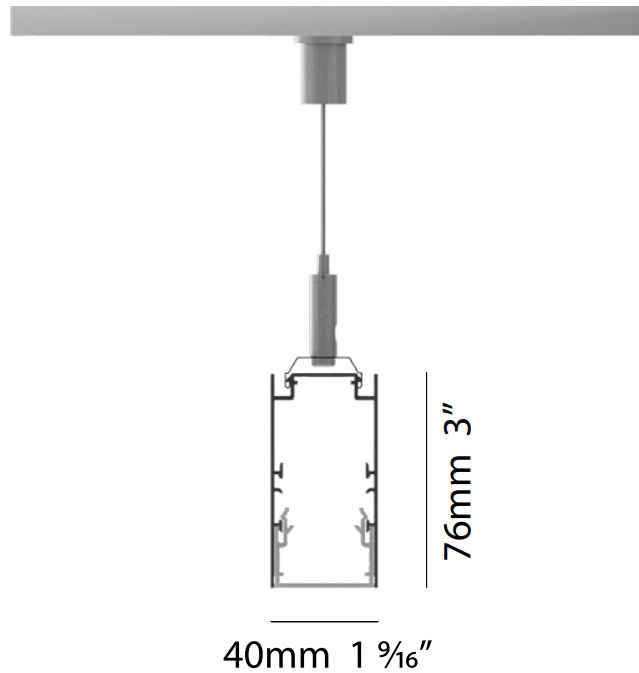

Certified By: Certified for North American Standards
IP rating: IP20

PROJECT	_____
TYPE	_____
SPECIFIER	_____
QUANTITY	_____
DATE	_____

HYPRO 40-X SUSPENSION

A3HY40X-SUS-SYS

base number

- To build a product code in our configurator select the specify button on the base model # product page
- To build a manual product code on this datasheet choose from the options listed below in blue font and add the suffix to the base model #