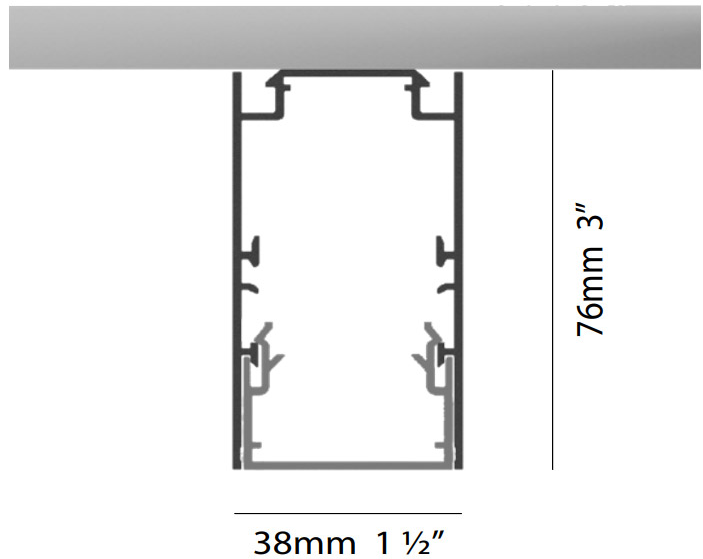

Certified By: Certified for North American Standards
 IP rating: IP20

PROJECT	_____
TYPE	_____
SPECIFIER	_____
QUANTITY	_____
DATE	_____

HYPRO 40 SUSPENSION

A3HY40-SUS-SYS

base number

1. To build a product code in our configurator select the specify button on the base model # product page
2. To build a manual product code on this datasheet choose from the options listed below in blue font and add the suffix to the base model #